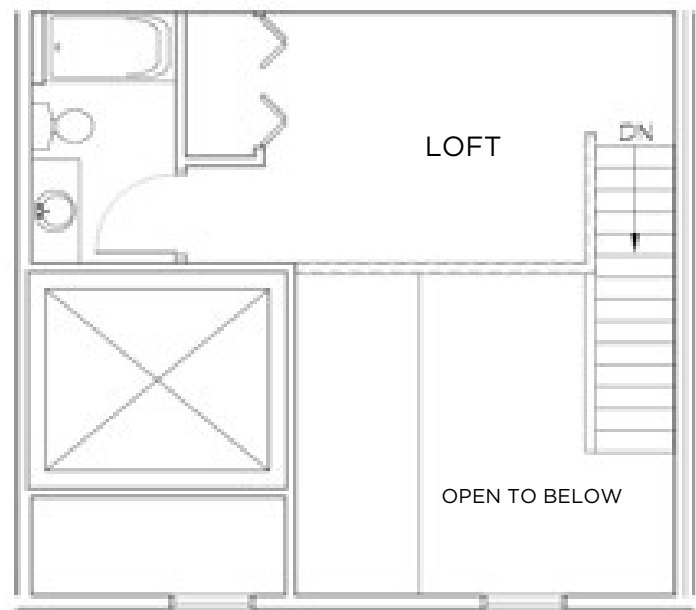

TYBERIUS TERRACE

Model: Borg
Sq Ft: 774
Bed: 1
Bath: 1.5

Floor plan and dimensions may vary