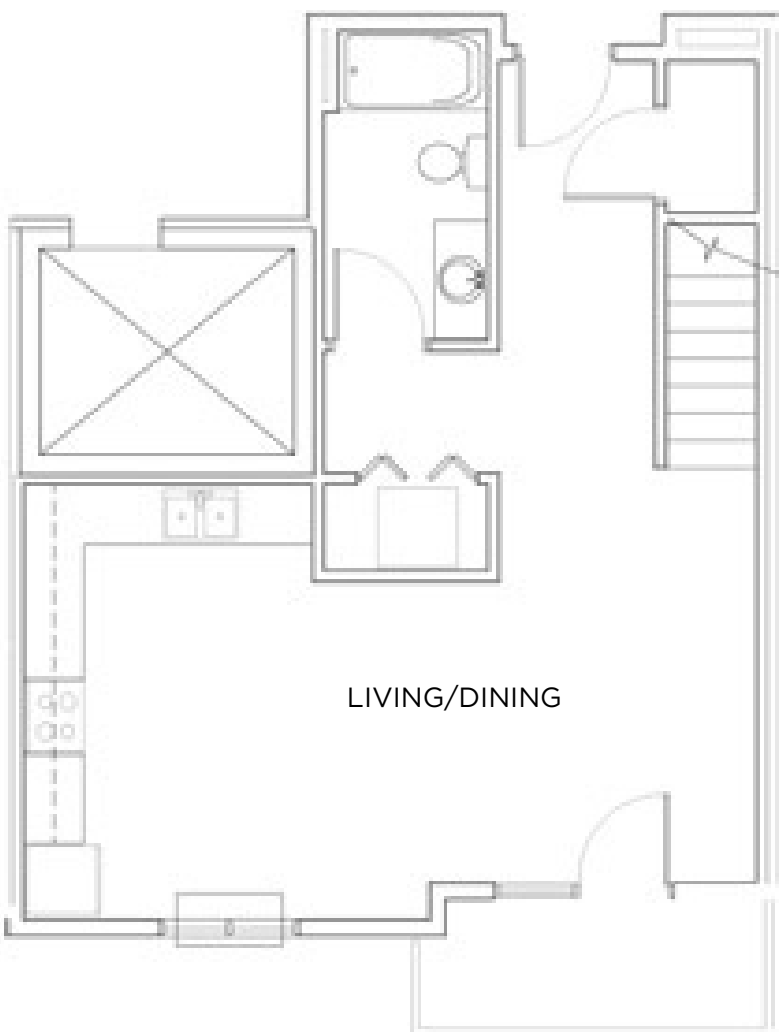

TYBERIUS TERRACE

Model: Borg
Sq Ft: 774
Bed: 1
Bath: 1.5

Floor plan and dimensions may vary