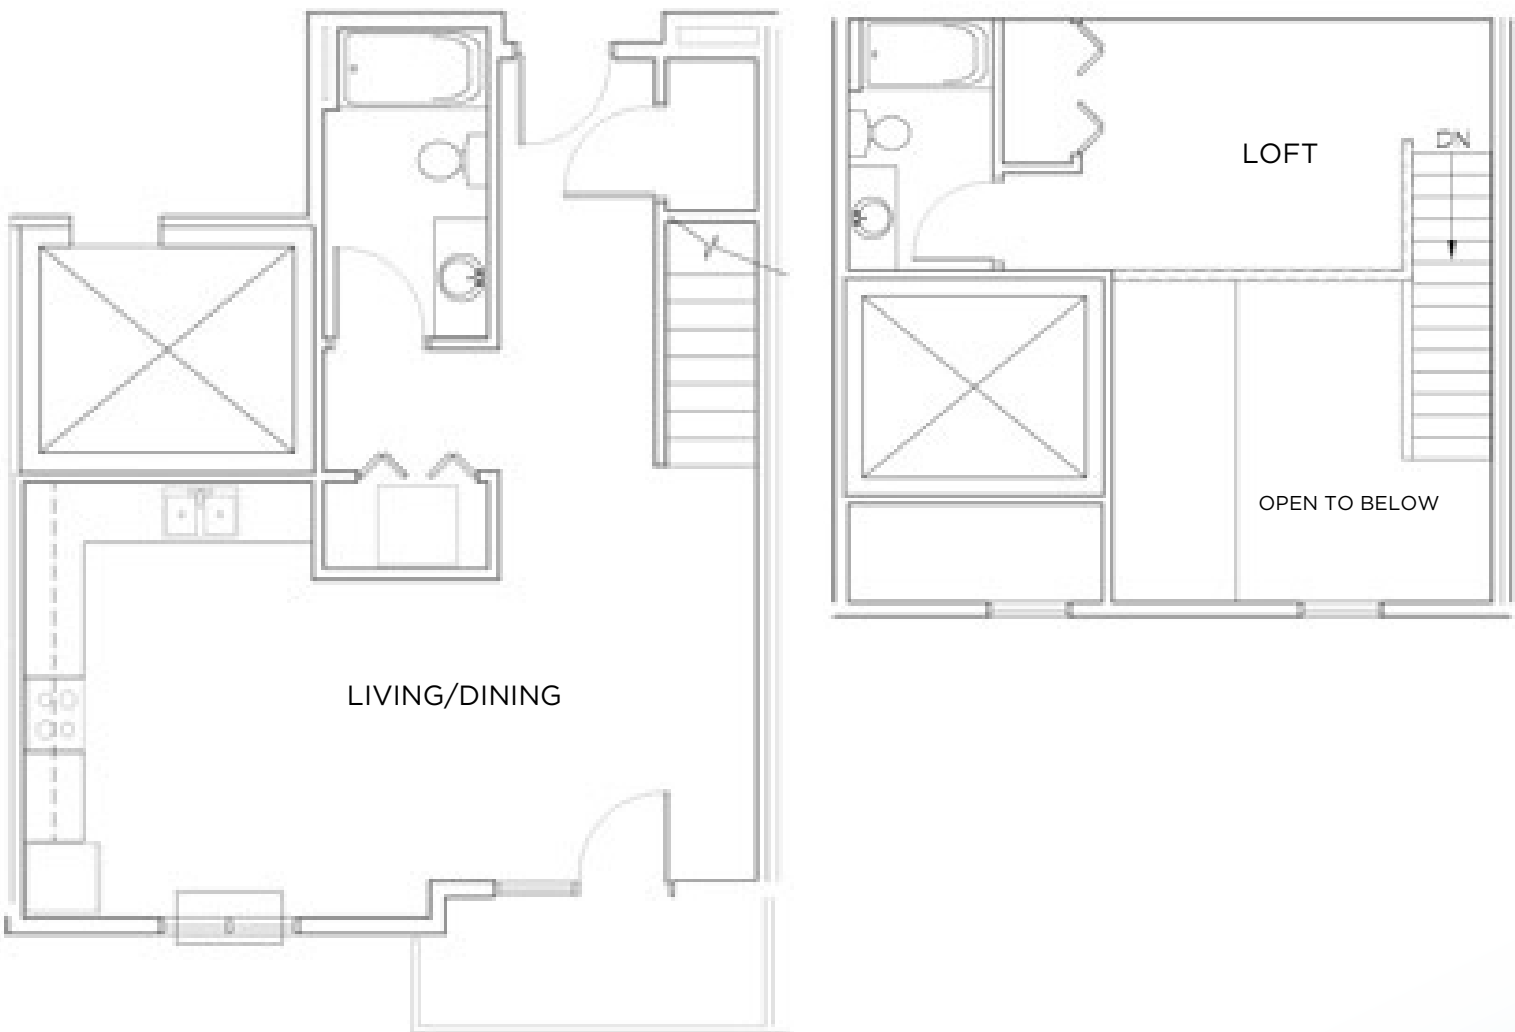

TYBERIUS TERRACE

Model: Borg
Sq Ft: 774
Bed: 1
Bath: 1.5

Floor plan and dimensions may vary