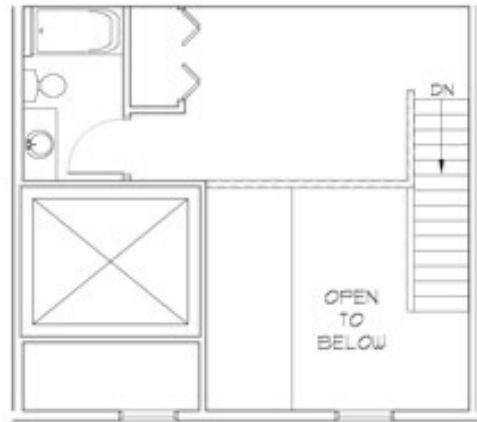

Model: Borg
Sq Ft: 774
Bed: 1
Bath: 1.5

Floor plan and dimensions may vary

3 UNIT 305 - 774 SQ. FT.
A-10 BUILDING 9