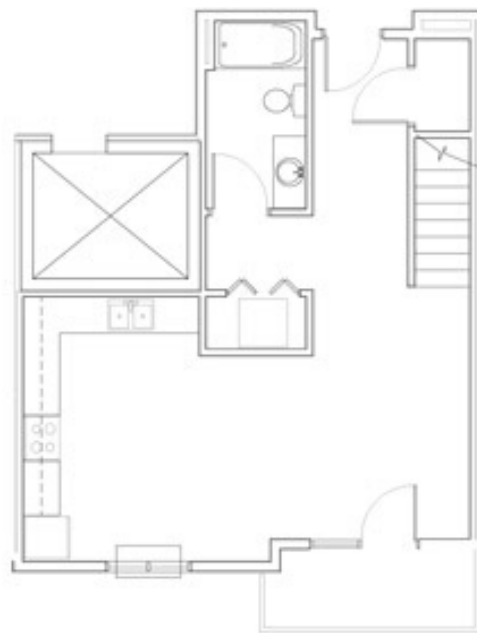

Model: Borg
Sq Ft: 774
Bed: 1
Bath: 1.5

Floor plan and dimensions may vary

3 UNIT 305 - 774 SQ. FT.
A-10 BUILDING 9