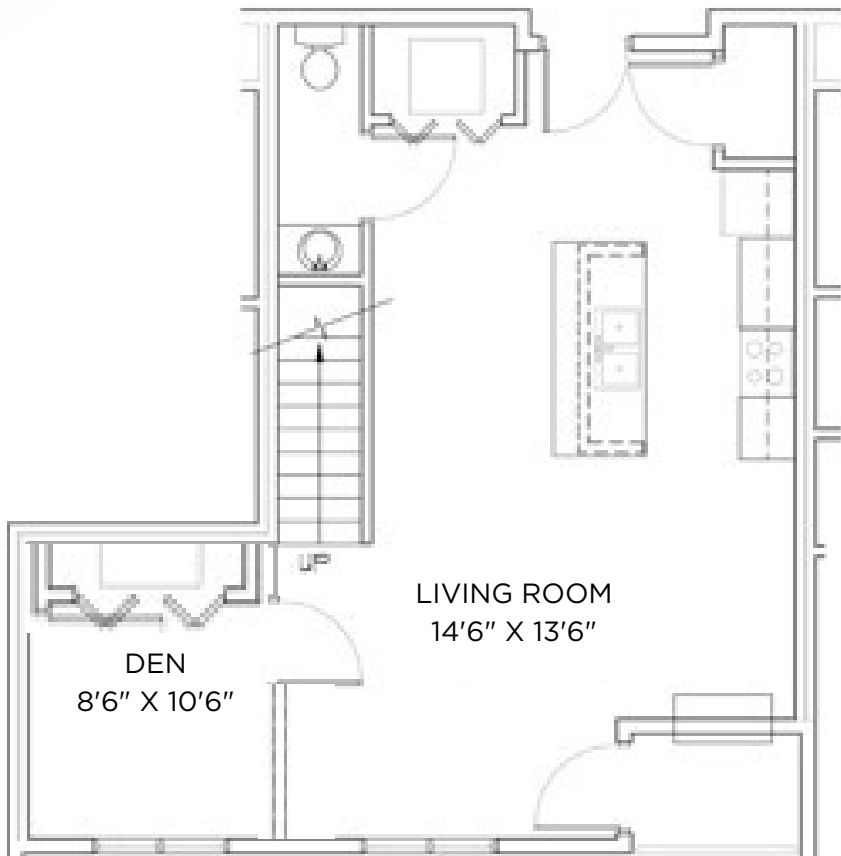

TYBERIUS TERRACE

Model: Enterprise
Sq Ft: 813
Bed: 1 + Den
Bath: 1.5

1

Floor plan and dimensions may vary

TYBERIUS TERRACE

Model: Enterprise
Sq Ft: 844
Bed: 1 + Den
Bath: 1.5

2

Floor plan and dimensions may vary