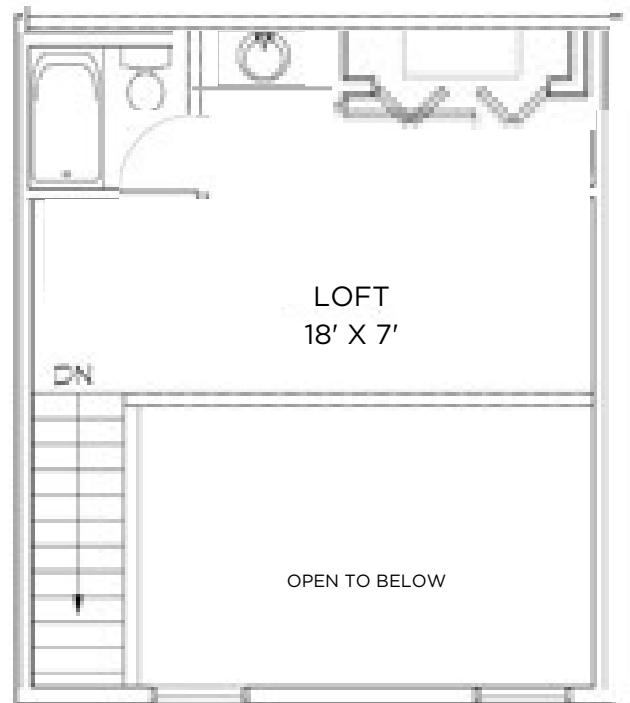

TYBERIUS TERRACE

Model: Enterprise
Sq Ft: 813
Bed: 1 + Den
Bath: 1.5

1

Floor plan and dimensions may vary

TYBERIUS TERRACE

Model: Enterprise
Sq Ft: 844
Bed: 1 + Den
Bath: 1.5

2

Floor plan and dimensions may vary