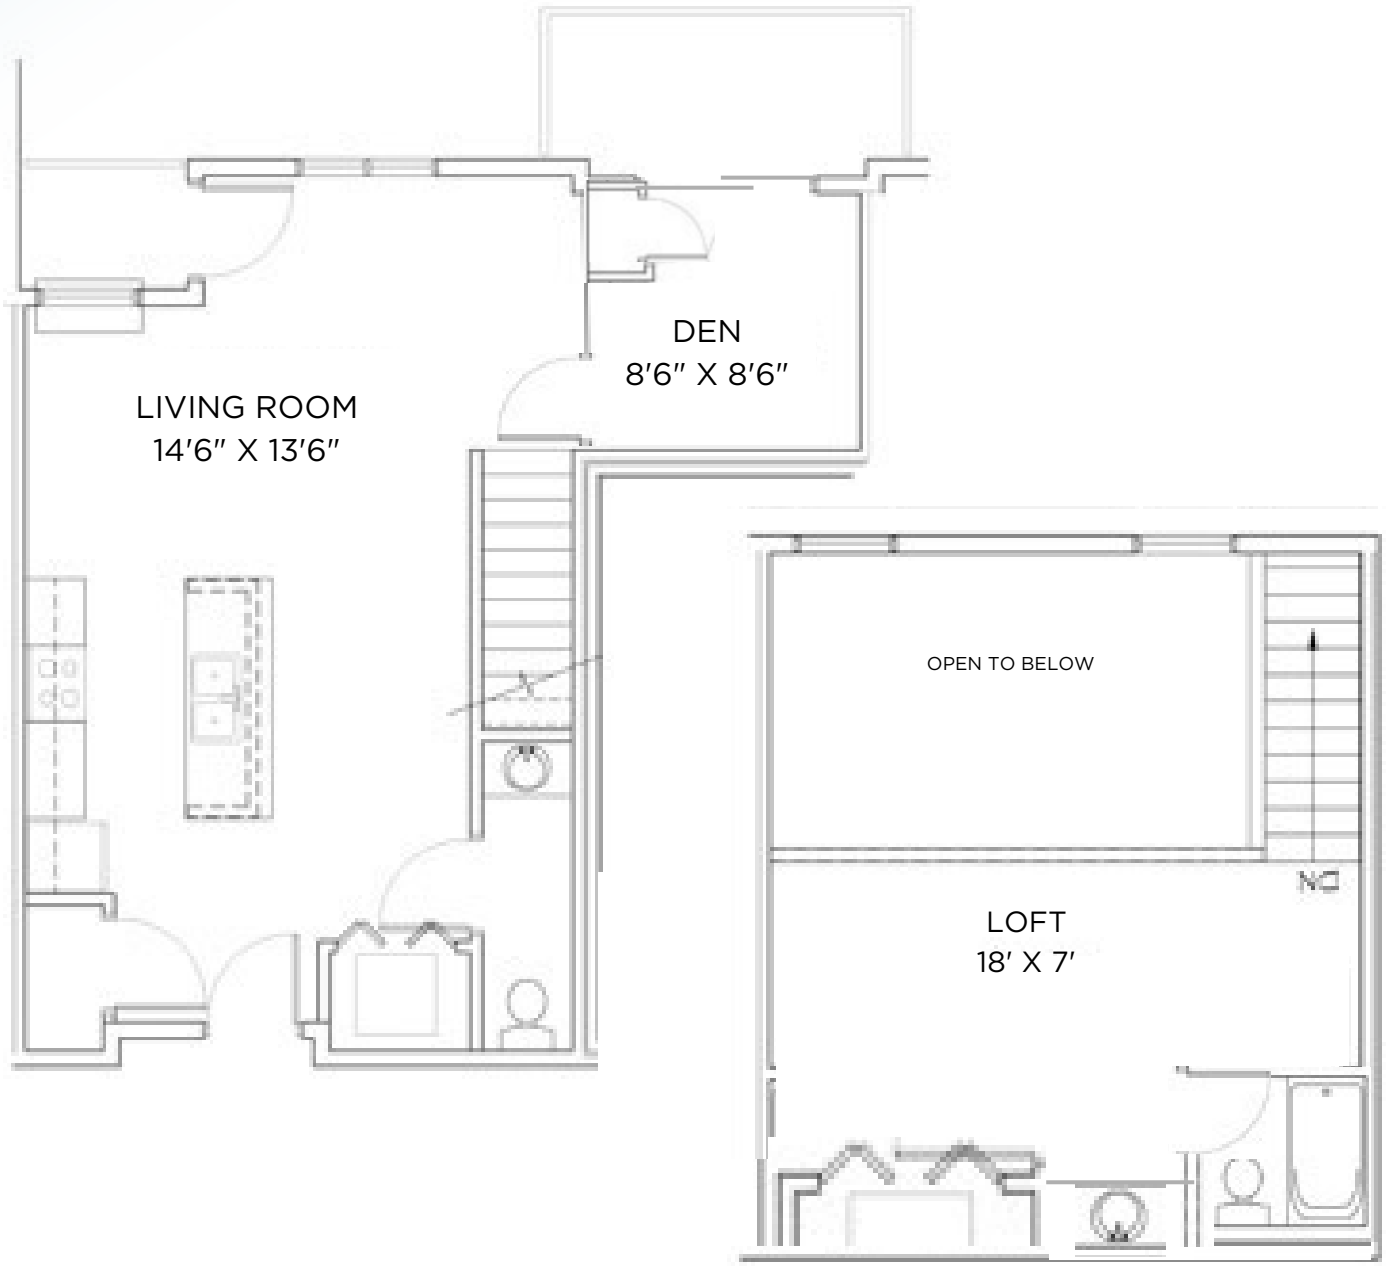

TYBERIUS TERRACE

Model: Enterprise
Sq Ft: 813
Bed: 1 + Den
Bath: 1.5

1

Floor plan and dimensions may vary

TYBERIUS TERRACE

Model: Enterprise
Sq Ft: 844
Bed: 1 + Den
Bath: 1.5

2

Floor plan and dimensions may vary