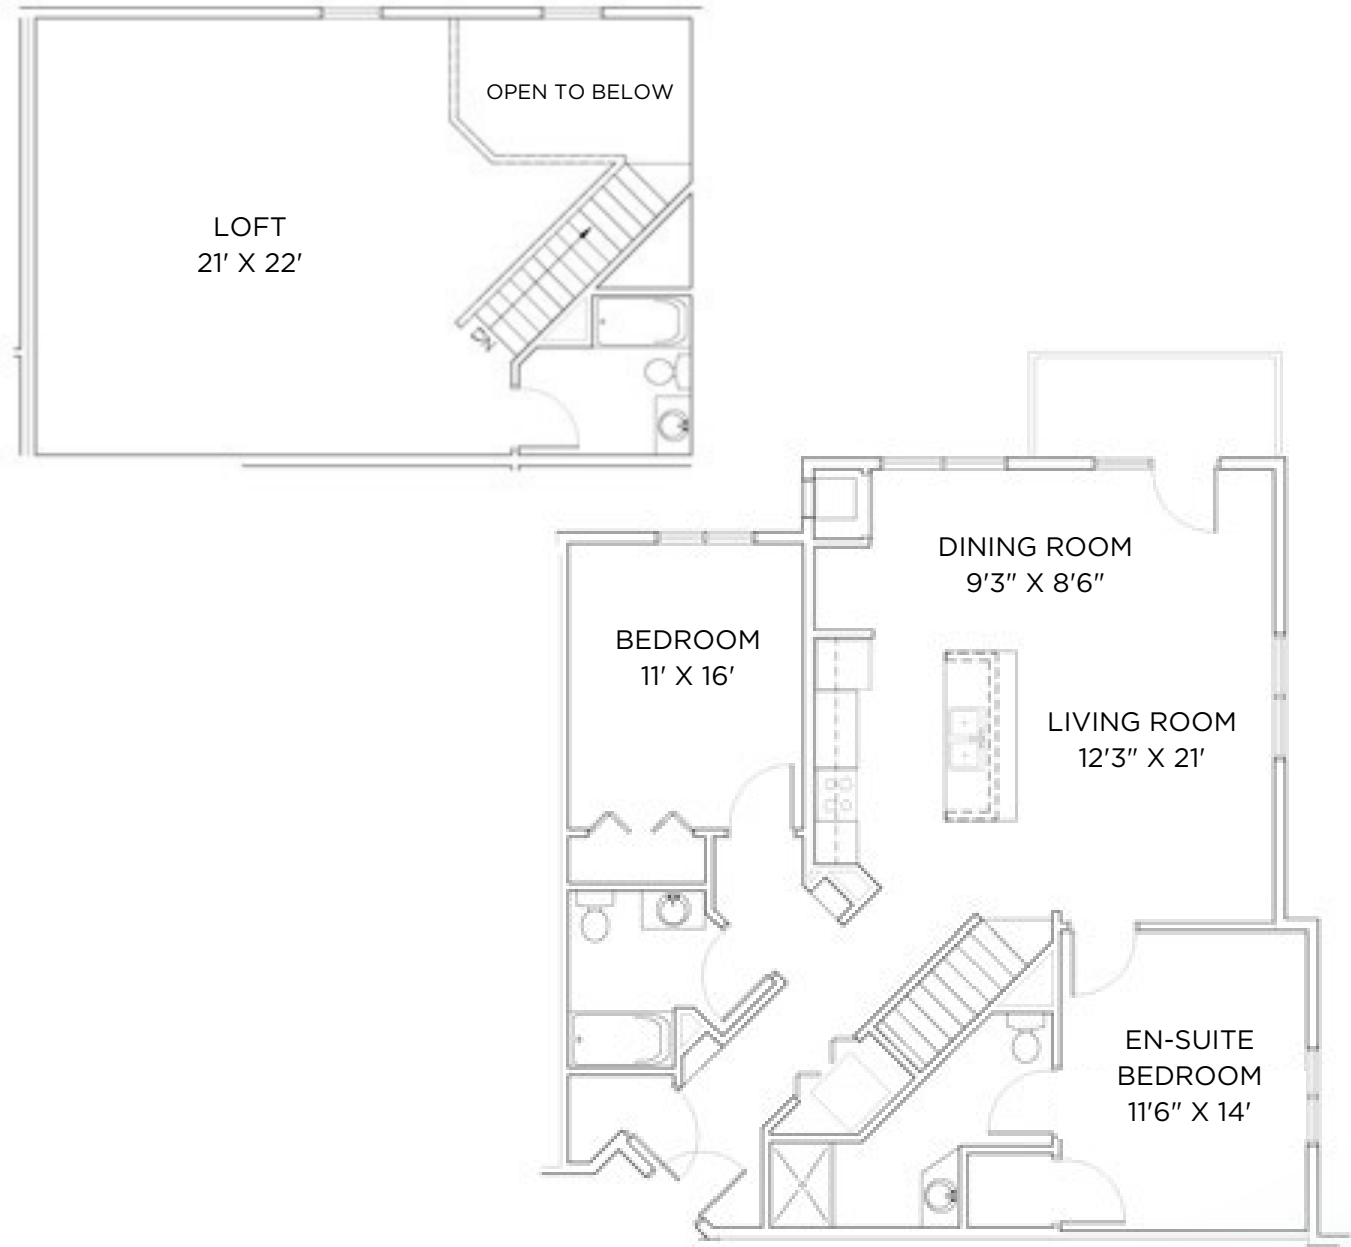

# TYBERIUS TERRACE

**Model:** Federation  
**Sq Ft:** 1528  
**Bed:** 3  
**Bath:** 3

# 2

Floor plan and dimensions may vary

# TYBERIUS TERRACE

**Model:** Federation  
**Sq Ft:** 1747  
**Bed:** 3  
**Bath:** 3

3

Floor plan and dimensions may vary

# TYBERIUS TERRACE

**Model:** Federation  
**Sq Ft:** 1563  
**Bed:** 3  
**Bath:** 2

Floor plan and dimensions may vary