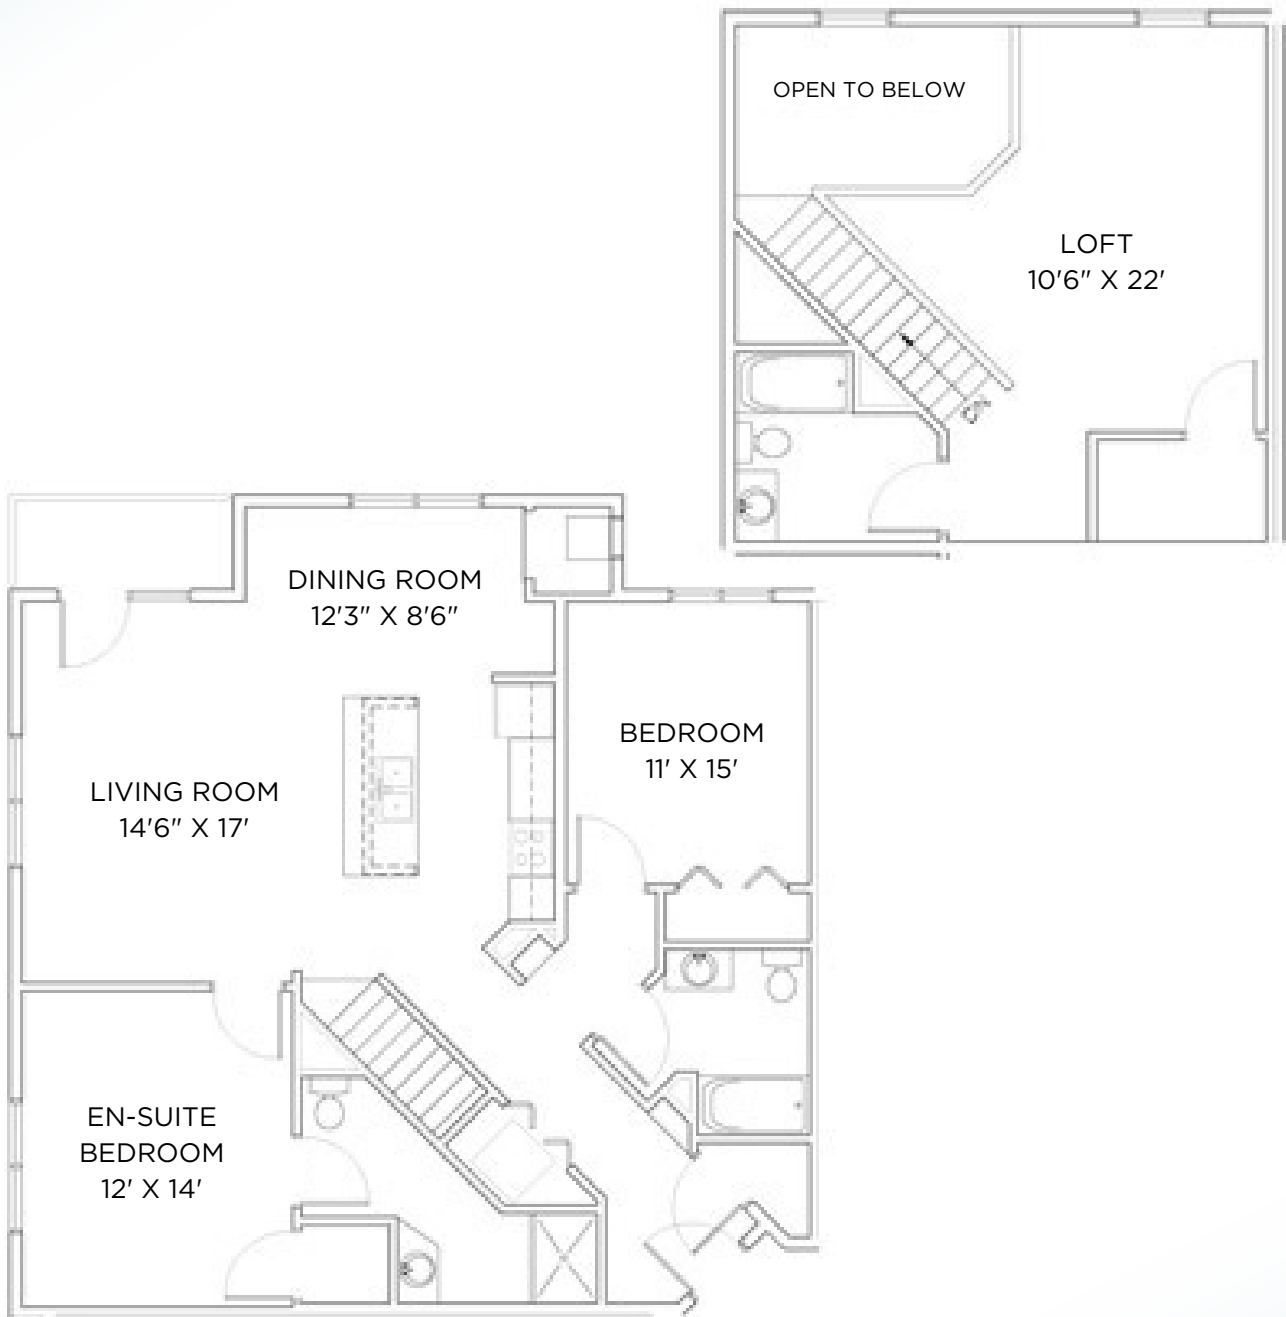

# TYBERIUS TERRACE

**Model:** Federation  
**Sq Ft:** 1851  
**Bed:** 3  
**Bath:** 3

Floor plan and dimensions may vary

# TYBERIUS TERRACE

**Model:** Federation  
**Sq Ft:** 1528  
**Bed:** 3  
**Bath:** 3

# 2

Floor plan and dimensions may vary

# TYBERIUS TERRACE

**Model:** Federation  
**Sq Ft:** 1747  
**Bed:** 3  
**Bath:** 3

3

Floor plan and dimensions may vary