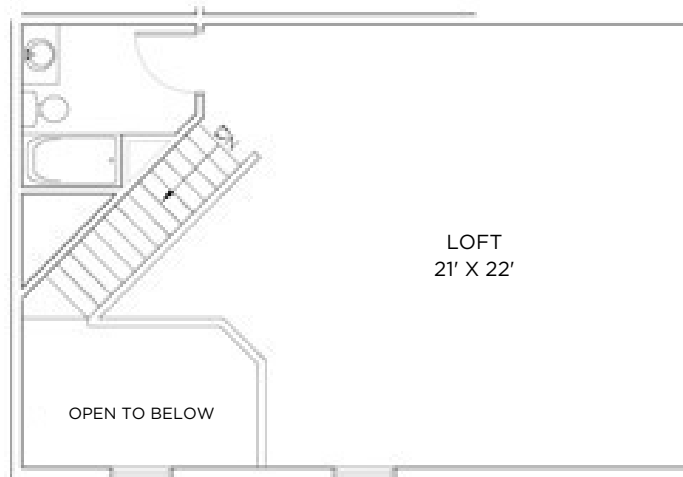

TYBERIUS TERRACE

Model: Federation
Sq Ft: 1851
Bed: 3
Bath: 3

Floor plan and dimensions may vary

TYBERIUS TERRACE

Model: Federation
Sq Ft: 1528
Bed: 3
Bath: 3

2

Floor plan and dimensions may vary

TYBERIUS TERRACE

Model: Federation
Sq Ft: 1747
Bed: 3
Bath: 3

3

Floor plan and dimensions may vary

TYBERIUS TERRACE

Model: Federation
Sq Ft: 1563
Bed: 3
Bath: 2

4

Floor plan and dimensions may vary

TYBERIUS TERRACE

Model: Federation
Sq Ft: 1847
Bed: 3
Bath: 2

5

Floor plan and dimensions may vary

TYBERIUS TERRACE

Model: Federation
Sq Ft: 1549
Bed: 3
Bath: 2

6

Floor plan and dimensions may vary