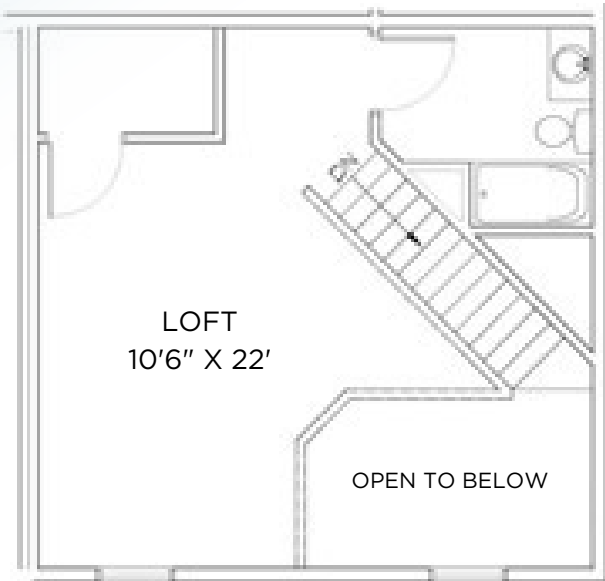

TYBERIUS TERRACE

Model: Federation
Sq Ft: 1851
Bed: 3
Bath: 3

Floor plan and dimensions may vary

TYBERIUS TERRACE

Model: Federation
Sq Ft: 1528
Bed: 3
Bath: 3

2

Floor plan and dimensions may vary

TYBERIUS TERRACE

Model: Federation
Sq Ft: 1747
Bed: 3
Bath: 3

3

Floor plan and dimensions may vary

TYBERIUS TERRACE

Model: Federation
Sq Ft: 1563
Bed: 3
Bath: 2

4

Floor plan and dimensions may vary

TYBERIUS TERRACE

Model: Federation
Sq Ft: 1847
Bed: 3
Bath: 2

5

Floor plan and dimensions may vary

TYBERIUS TERRACE

Model: Federation
Sq Ft: 1549
Bed: 3
Bath: 2

6

Floor plan and dimensions may vary