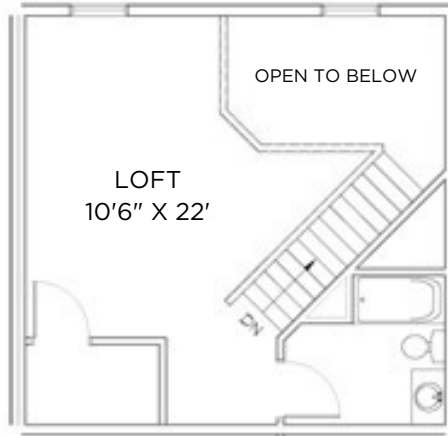

TYBERIUS TERRACE

Model: Federation
Sq Ft: 1851
Bed: 3
Bath: 3

Floor plan and dimensions may vary

TYBERIUS TERRACE

Model: Federation
Sq Ft: 1528
Bed: 3
Bath: 3

2

Floor plan and dimensions may vary

TYBERIUS TERRACE

Model: Federation
Sq Ft: 1747
Bed: 3
Bath: 3

3

Floor plan and dimensions may vary

TYBERIUS TERRACE

Model: Federation
Sq Ft: 1563
Bed: 3
Bath: 2

4

Floor plan and dimensions may vary

TYBERIUS TERRACE

Model: Federation
Sq Ft: 1847
Bed: 3
Bath: 2

5

Floor plan and dimensions may vary

TYBERIUS TERRACE

Model: Federation
Sq Ft: 1549
Bed: 3
Bath: 2

6

Floor plan and dimensions may vary