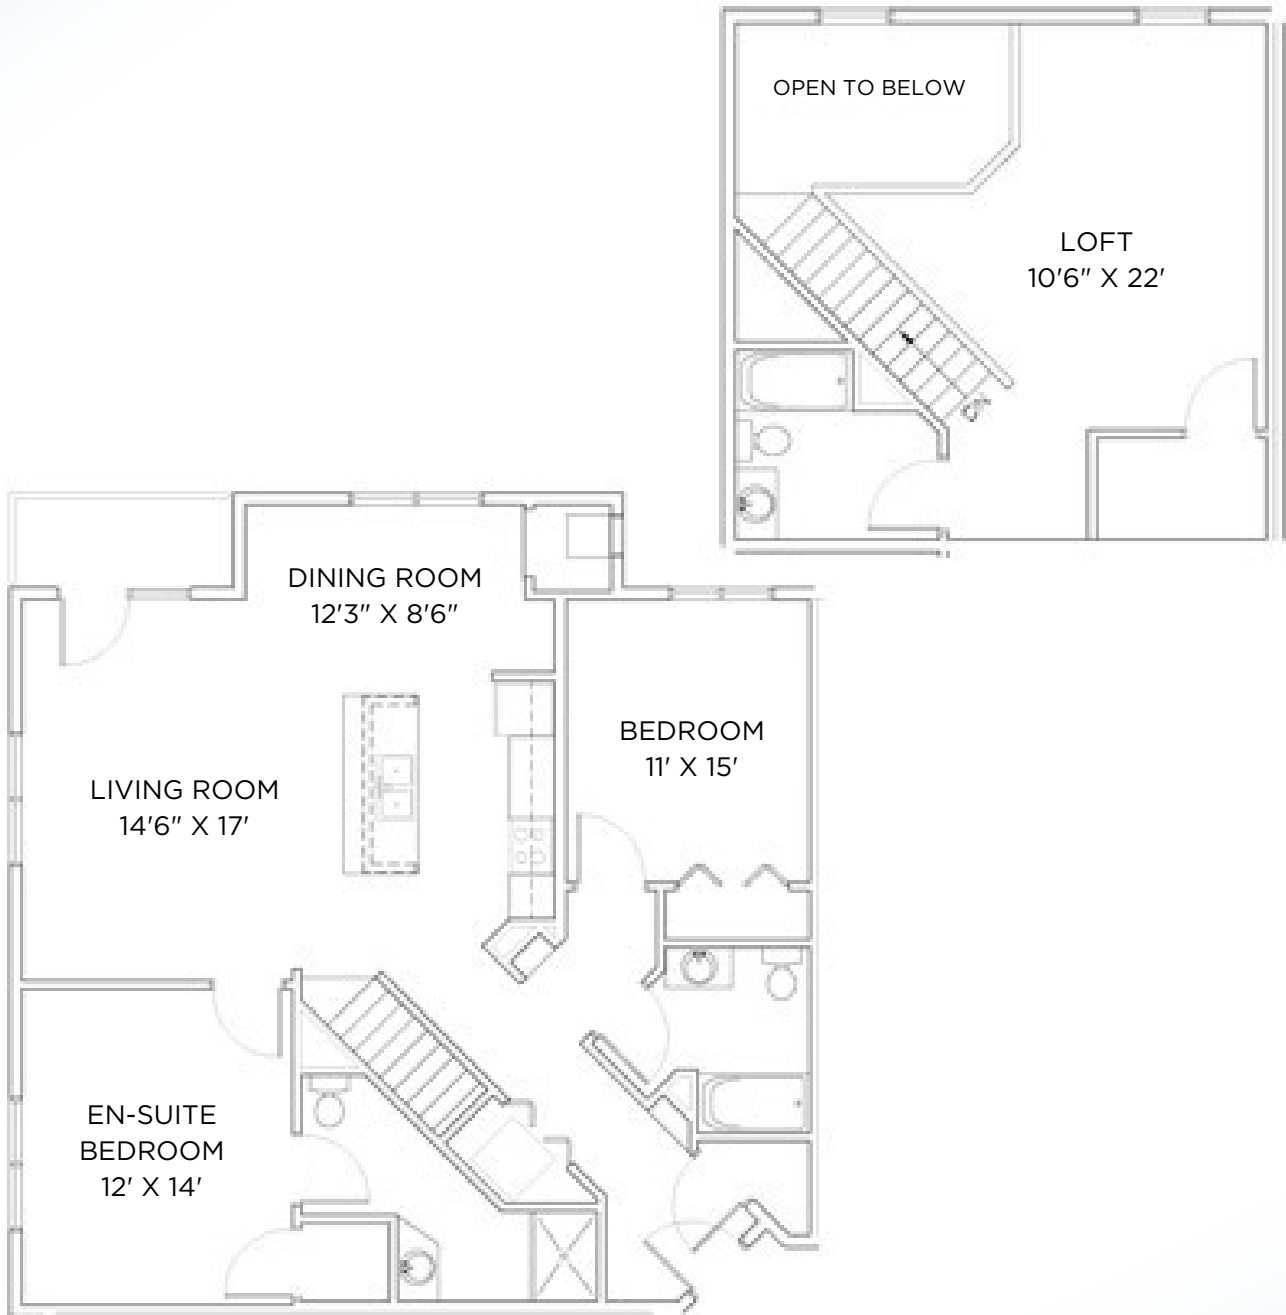

TYBERIUS TERRACE

Model: Federation
Sq Ft: 1851
Bed: 3
Bath: 3

Floor plan and dimensions may vary

TYBERIUS TERRACE

Model: Federation
Sq Ft: 1528
Bed: 3
Bath: 3

2

Floor plan and dimensions may vary

TYBERIUS TERRACE

Model: Federation
Sq Ft: 1747
Bed: 3
Bath: 3

3

Floor plan and dimensions may vary

TYBERIUS TERRACE

Model: Federation
Sq Ft: 1563
Bed: 3
Bath: 2

4

Floor plan and dimensions may vary

TYBERIUS TERRACE

Model: Federation
Sq Ft: 1847
Bed: 3
Bath: 2

5

Floor plan and dimensions may vary

TYBERIUS TERRACE

Model: Federation
Sq Ft: 1549
Bed: 3
Bath: 2

6

Floor plan and dimensions may vary