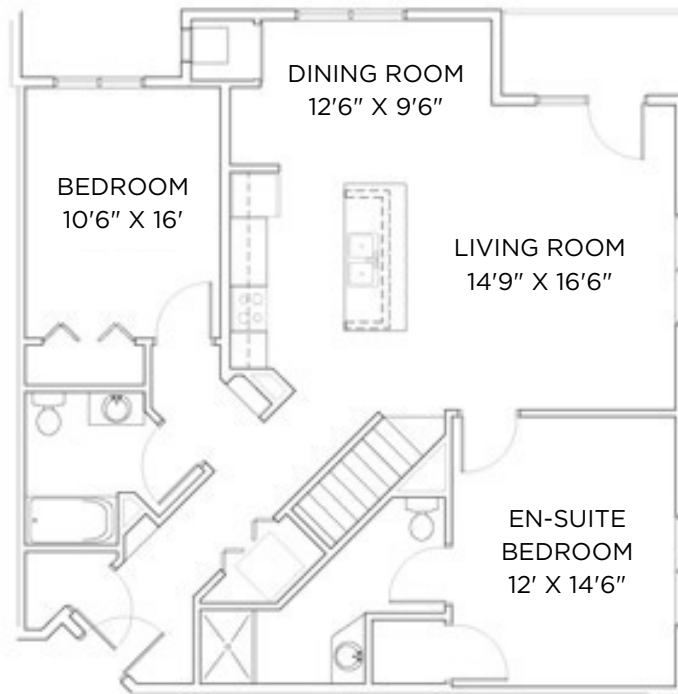

TYBERIUS TERRACE

Model: Federation
Sq Ft: 1851
Bed: 3
Bath: 3

Floor plan and dimensions may vary

TYBERIUS TERRACE

Model: Federation
Sq Ft: 1528
Bed: 3
Bath: 3

2

Floor plan and dimensions may vary

TYBERIUS TERRACE

Model: Federation
Sq Ft: 1747
Bed: 3
Bath: 3

3

Floor plan and dimensions may vary

TYBERIUS TERRACE

Model: Federation
Sq Ft: 1563
Bed: 3
Bath: 2

4

Floor plan and dimensions may vary

TYBERIUS TERRACE

Model: Federation
Sq Ft: 1847
Bed: 3
Bath: 2

5

Floor plan and dimensions may vary

TYBERIUS TERRACE

Model: Federation
Sq Ft: 1549
Bed: 3
Bath: 2

6

Floor plan and dimensions may vary