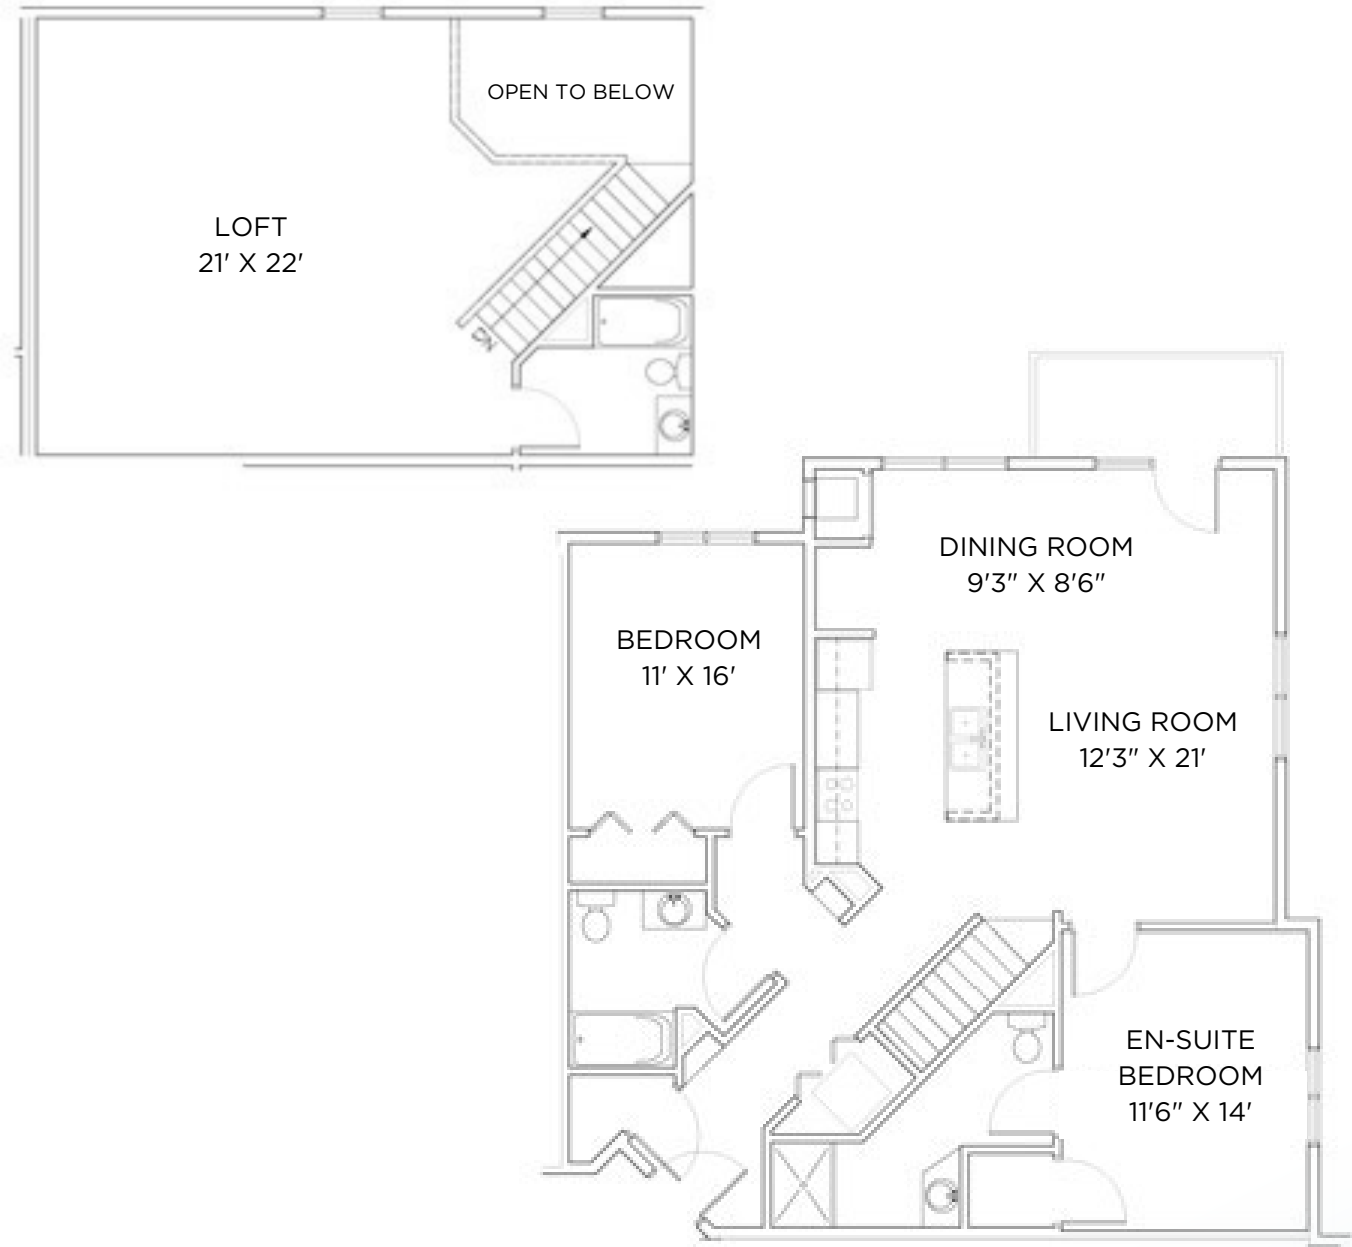

TYBERIUS TERRACE

Model: Federation
Sq Ft: 1851
Bed: 3
Bath: 3

Floor plan and dimensions may vary

TYBERIUS TERRACE

Model: Federation
Sq Ft: 1528
Bed: 3
Bath: 3

2

Floor plan and dimensions may vary

TYBERIUS TERRACE

Model: Federation
Sq Ft: 1747
Bed: 3
Bath: 3

3

Floor plan and dimensions may vary

TYBERIUS TERRACE

Model: Federation
Sq Ft: 1563
Bed: 3
Bath: 2

4

Floor plan and dimensions may vary

TYBERIUS TERRACE

Model: Federation
Sq Ft: 1847
Bed: 3
Bath: 2

5

Floor plan and dimensions may vary

TYBERIUS TERRACE

Model: Federation
Sq Ft: 1549
Bed: 3
Bath: 2

6

Floor plan and dimensions may vary