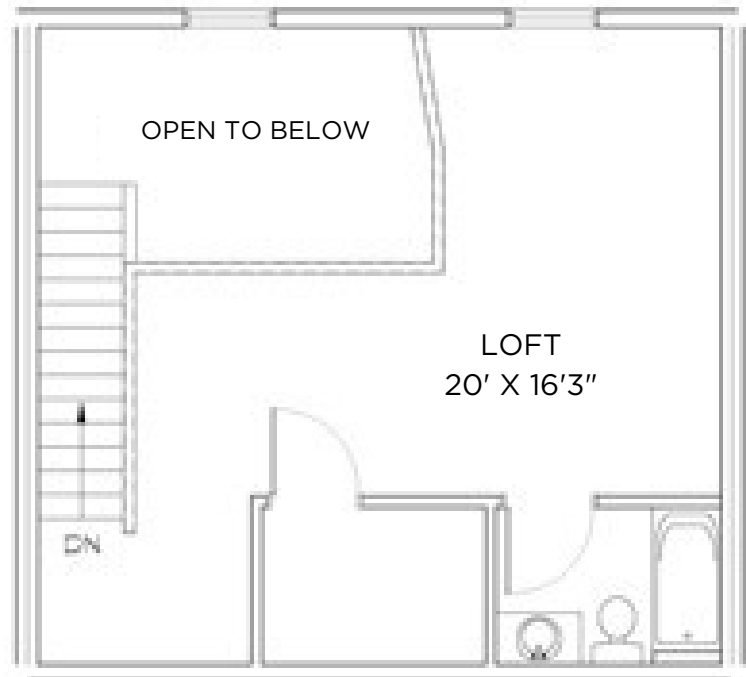

TYBERIUS TERRACE

Model: Galaxy
Sq Ft: 1185
Bed: 2
Bath: 2

6

Floor plan and dimensions may vary