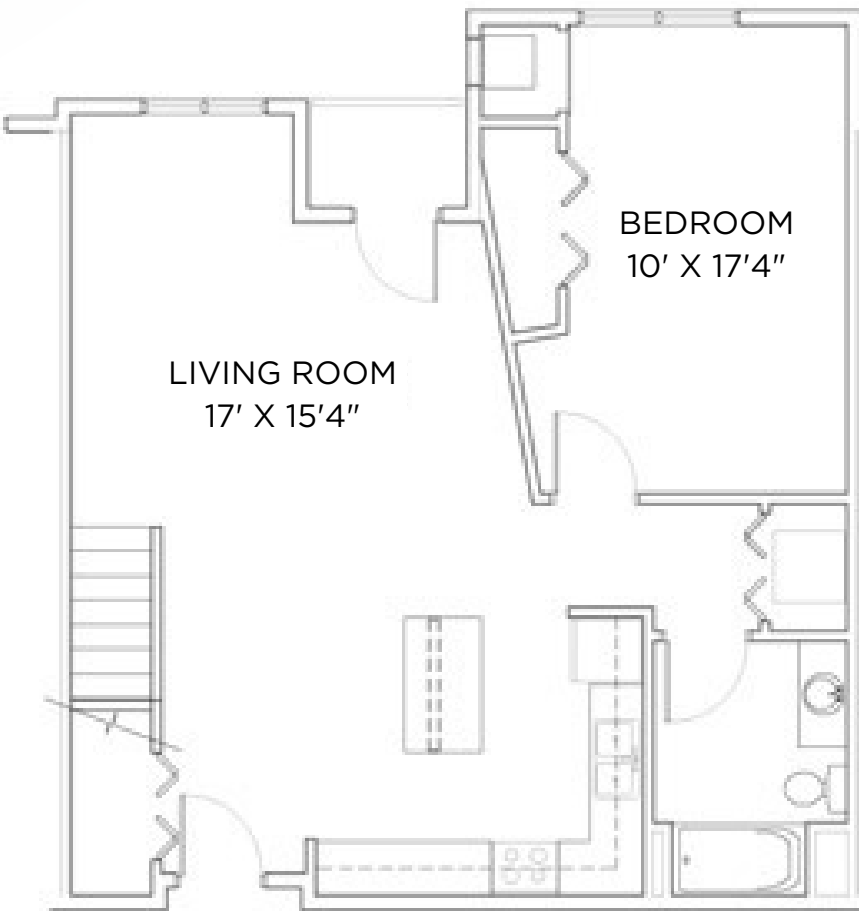

TYBERIUS TERRACE

Model: Galaxy
Sq Ft: 1315
Bed: 2
Bath: 2

1

Floor plan and dimensions may vary