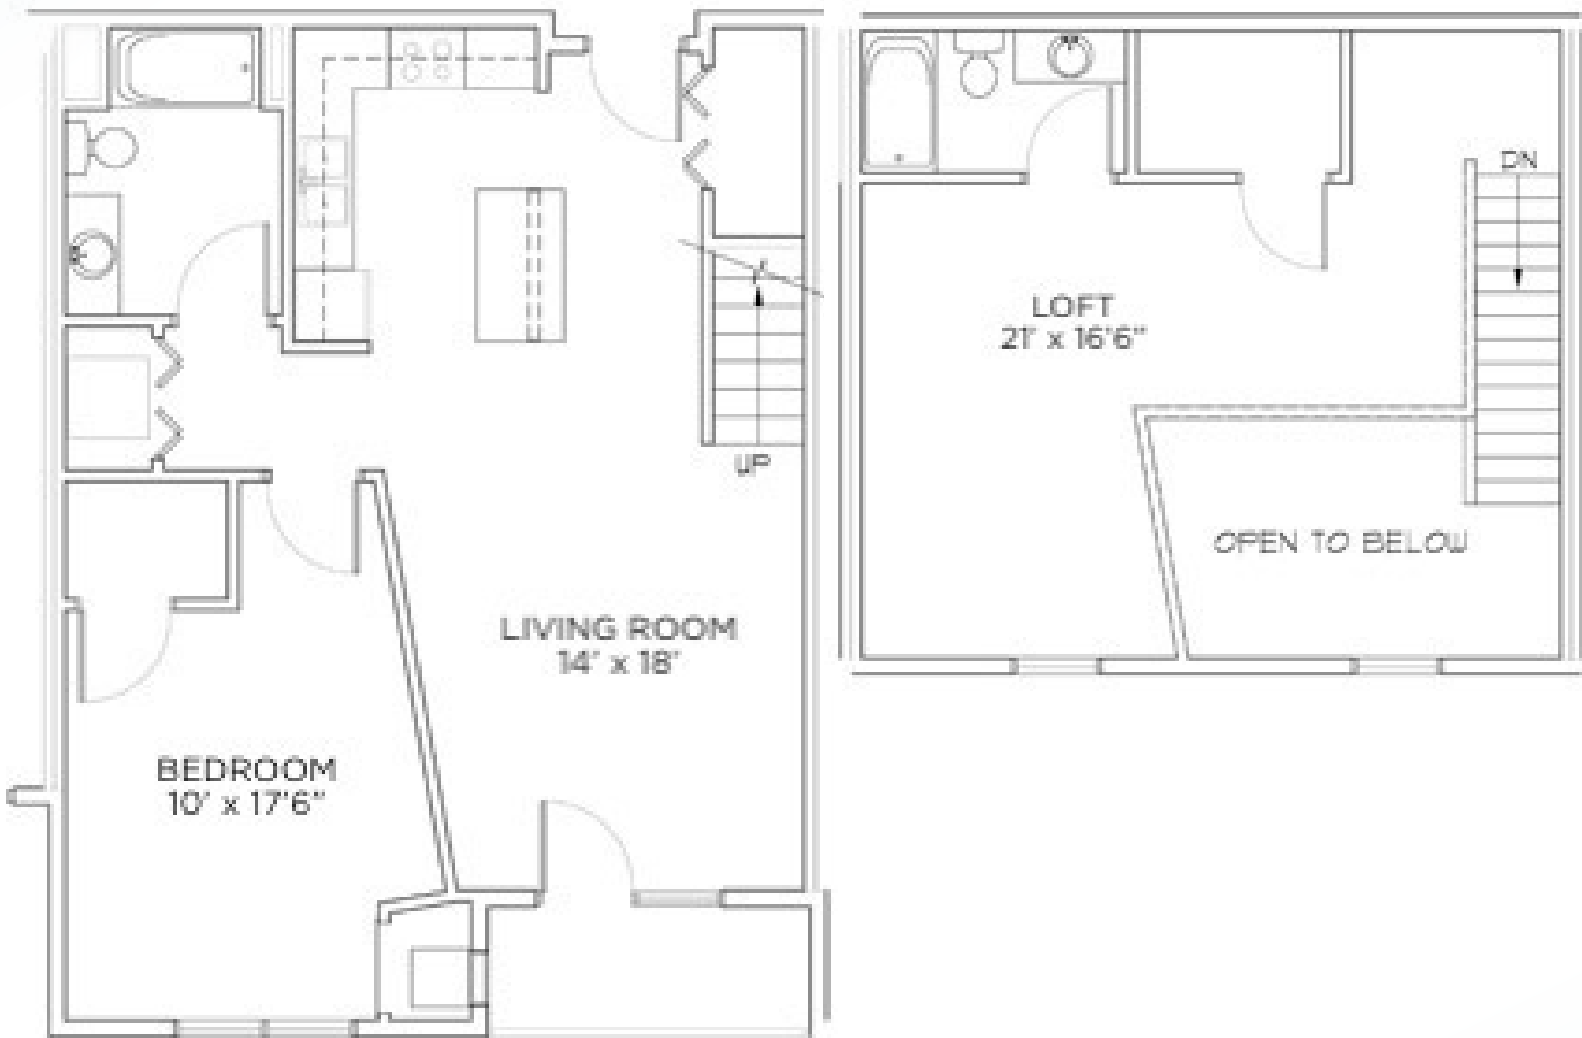

TYBERIUS TERRACE

Model: Galaxy
Sq Ft: 1143
Bed: 2
Bath: 2

Floor plan and dimensions may vary