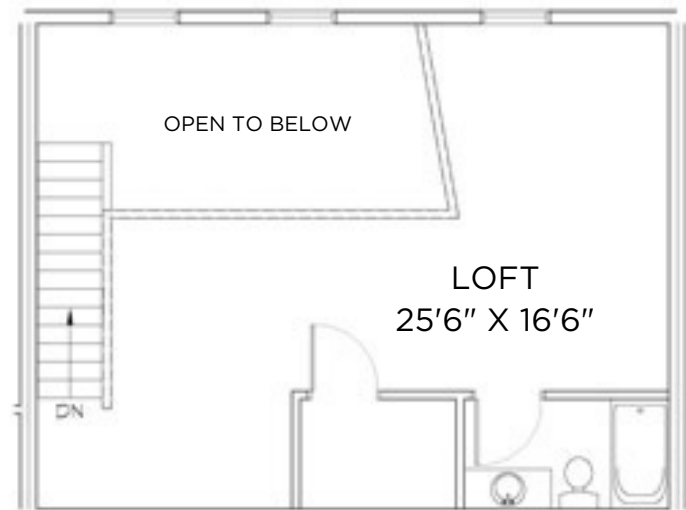

TYBERIUS TERRACE

Model: Galaxy
Sq Ft: 1315
Bed: 2
Bath: 2

1

Floor plan and dimensions may vary