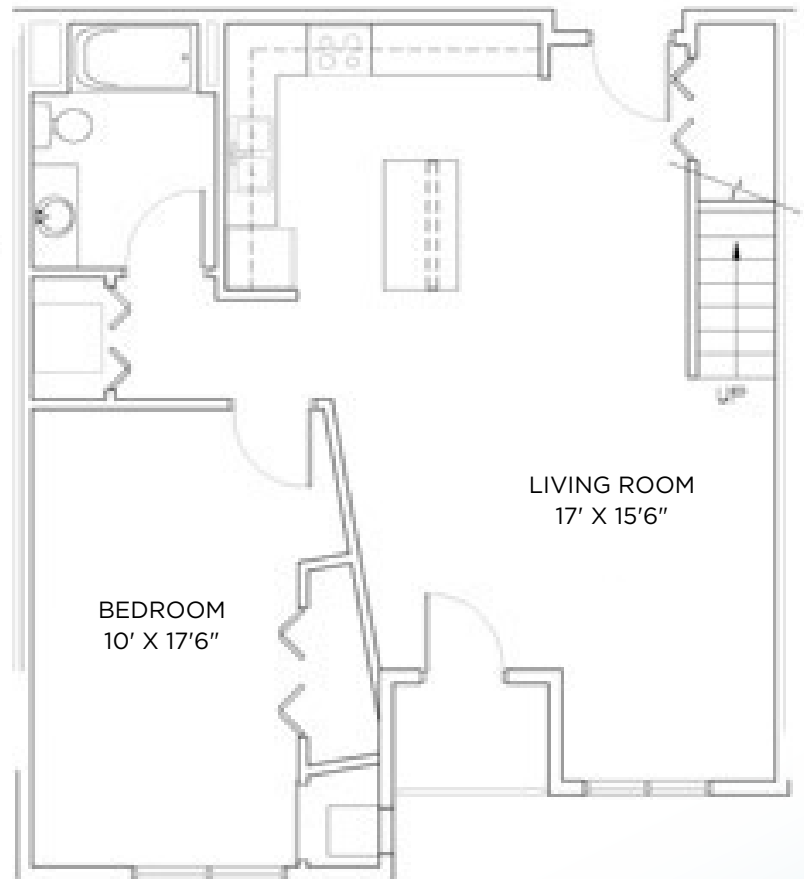

TYBERIUS TERRACE

Model: Galaxy
Sq Ft: 1324
Bed: 2
Bath: 2

Floor plan and dimensions may vary