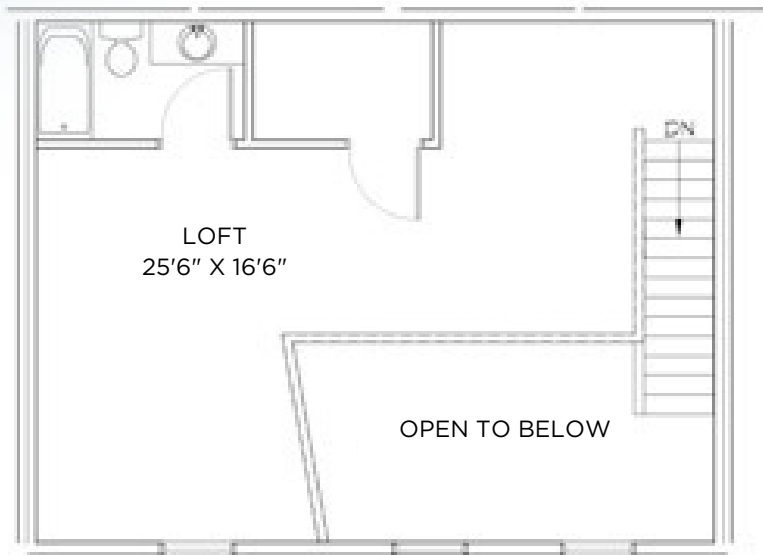

TYBERIUS TERRACE

Model: Galaxy
Sq Ft: 1324
Bed: 2
Bath: 2

Floor plan and dimensions may vary