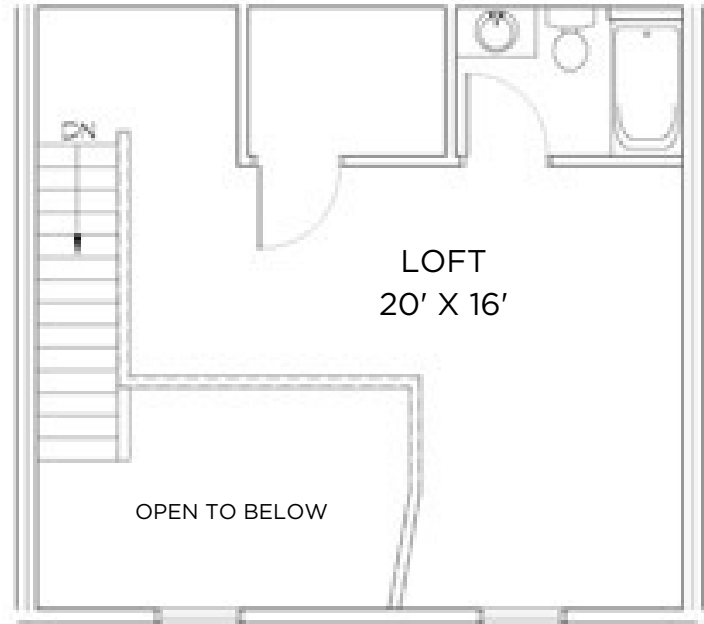

TYBERIUS TERRACE

Model: Galaxy
Sq Ft: 1118
Bed: 2
Bath: 2

3

Floor plan and dimensions may vary