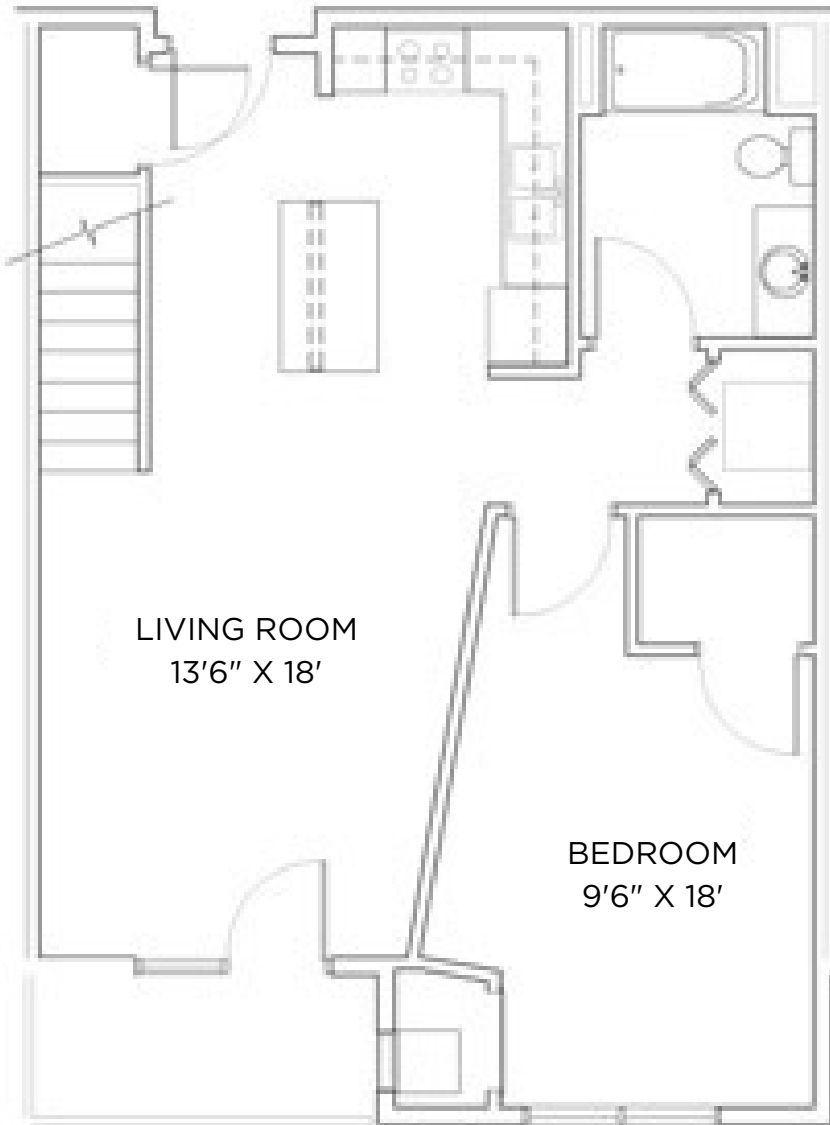

TYBERIUS TERRACE

Model: Galaxy
Sq Ft: 1118
Bed: 2
Bath: 2

3

Floor plan and dimensions may vary