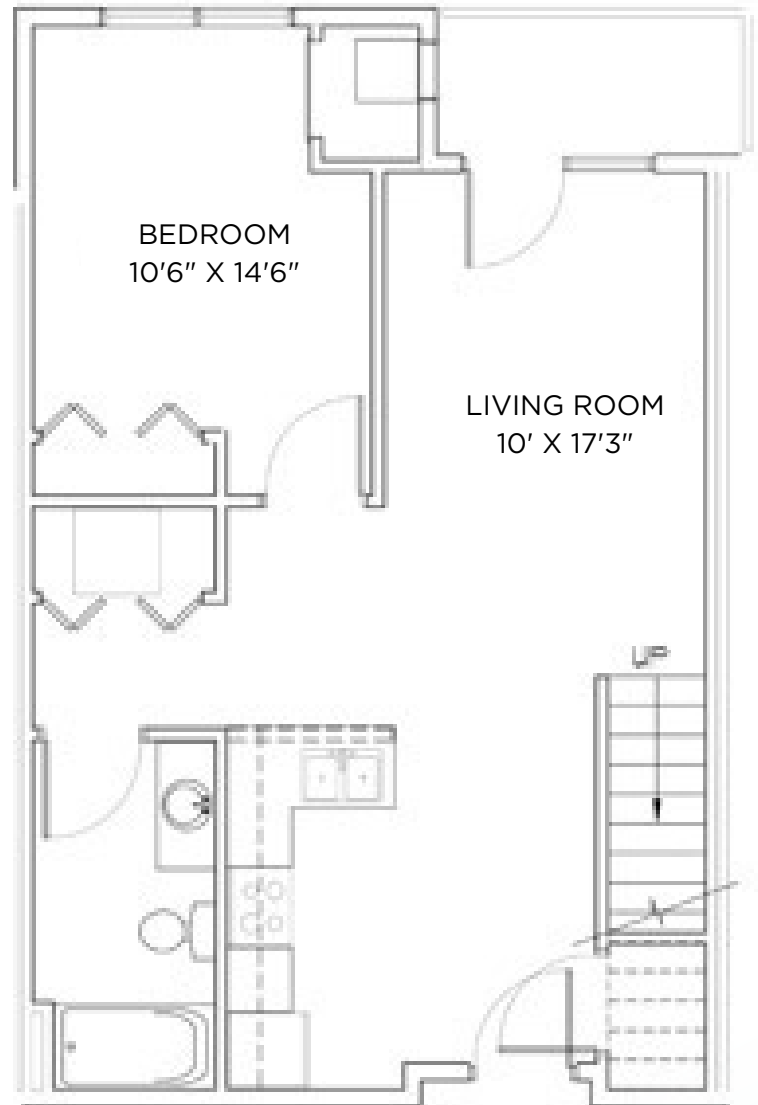

TYBERIUS TERRACE

Model: Galaxy
Sq Ft: 967
Bed: 2
Bath: 2

Floor plan and dimensions may vary