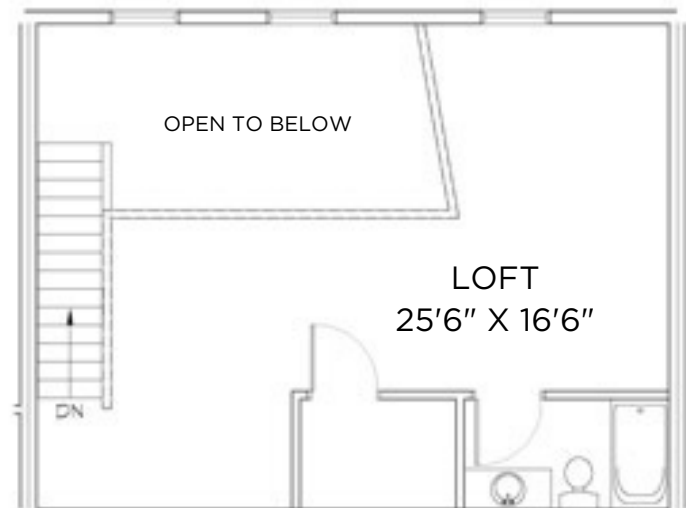

TYBERIUS TERRACE

Model: Galaxy
Sq Ft: 1315
Bed: 2
Bath: 2

1

Floor plan and dimensions may vary