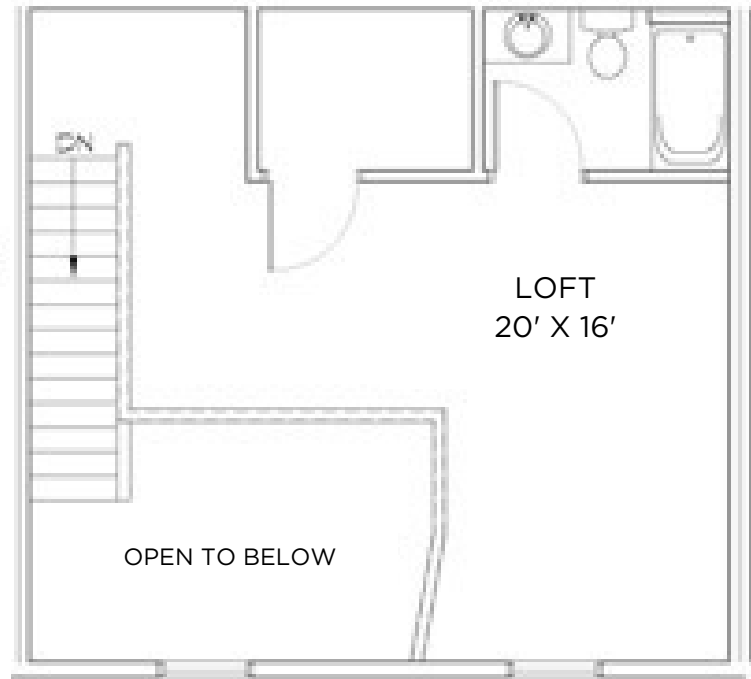

TYBERIUS TERRACE

Model: Galaxy
Sq Ft: 1166
Bed: 2
Bath: 2

2

Floor plan and dimensions may vary