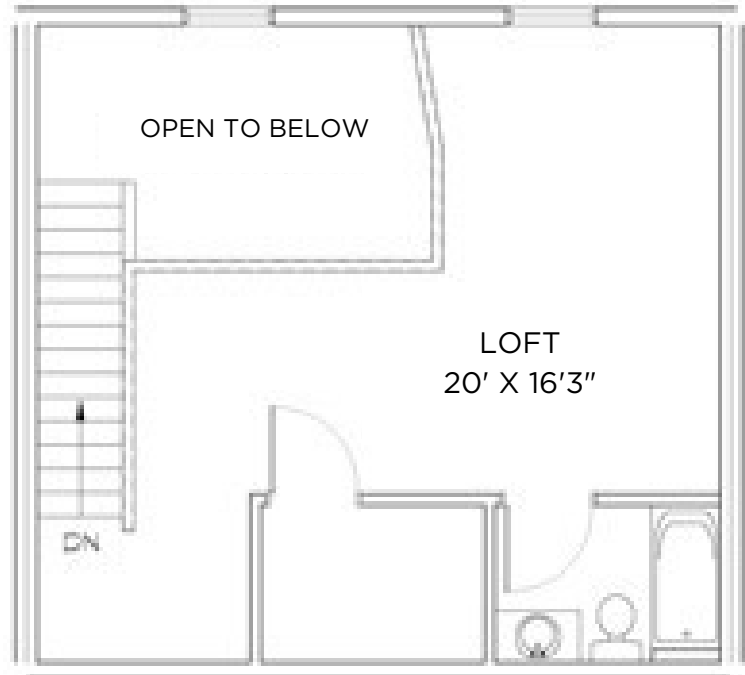

TYBERIUS TERRACE

Model: Galaxy
Sq Ft: 1185
Bed: 2
Bath: 2

6

Floor plan and dimensions may vary