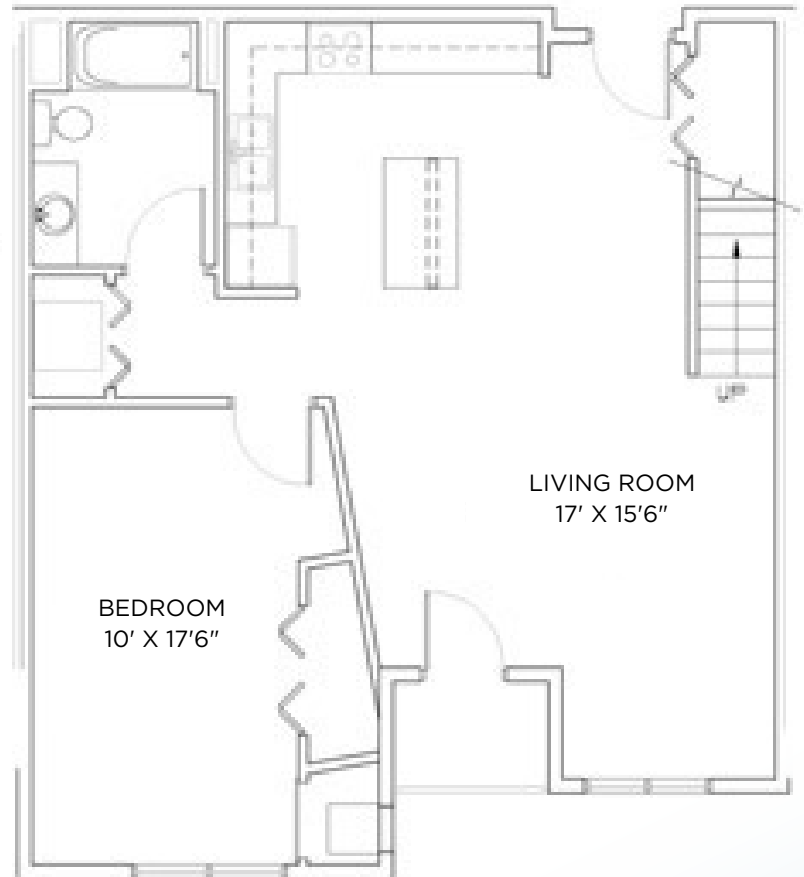

TYBERIUS TERRACE

Model: Galaxy
Sq Ft: 1324
Bed: 2
Bath: 2

Floor plan and dimensions may vary