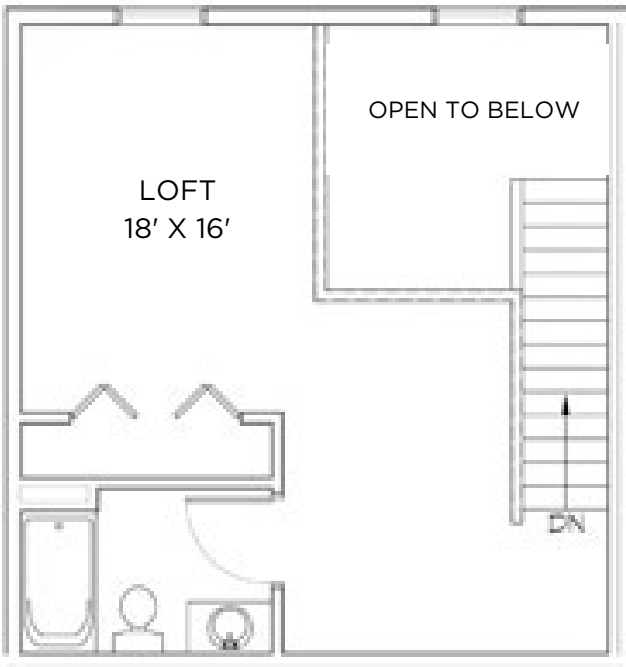

TYBERIUS TERRACE

Model: Galaxy
Sq Ft: 967
Bed: 2
Bath: 2

Floor plan and dimensions may vary