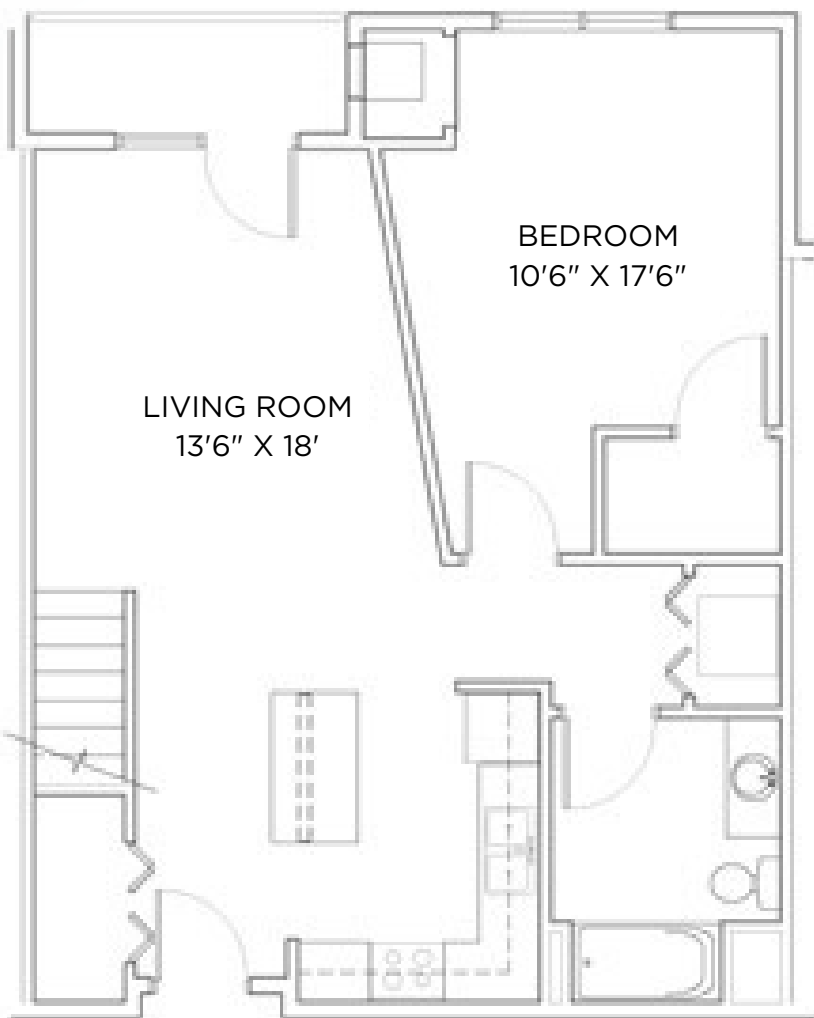

TYBERIUS TERRACE

Model: Galaxy
Sq Ft: 1166
Bed: 2
Bath: 2

2

Floor plan and dimensions may vary