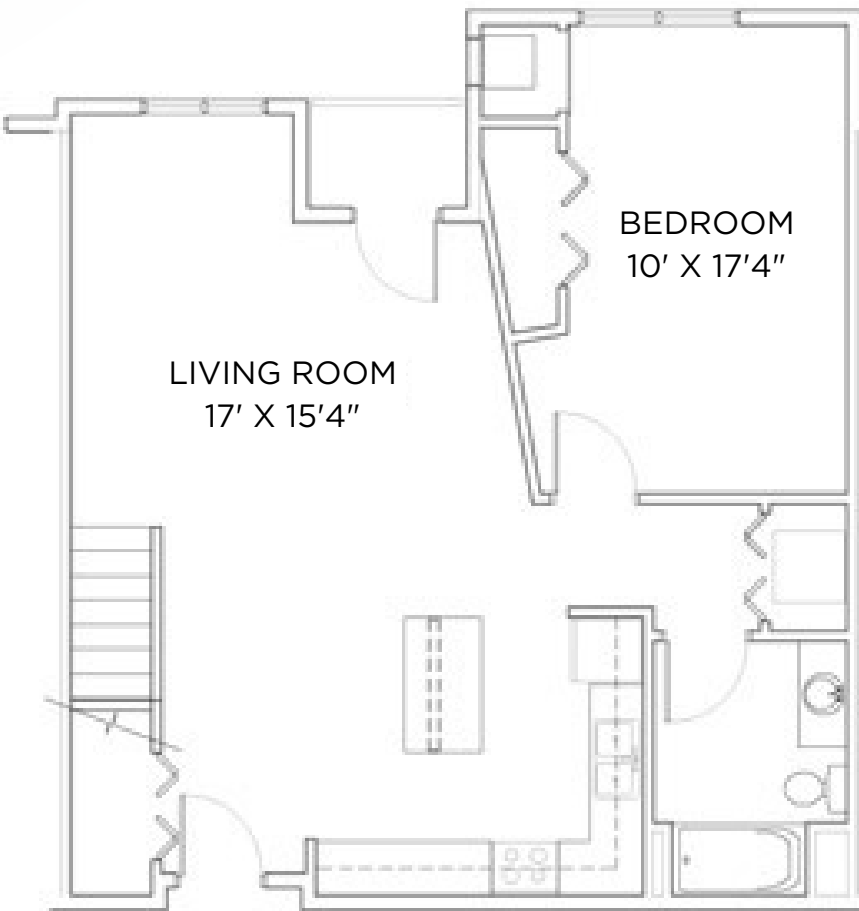

TYBERIUS TERRACE

Model: Galaxy
Sq Ft: 1315
Bed: 2
Bath: 2

1

Floor plan and dimensions may vary