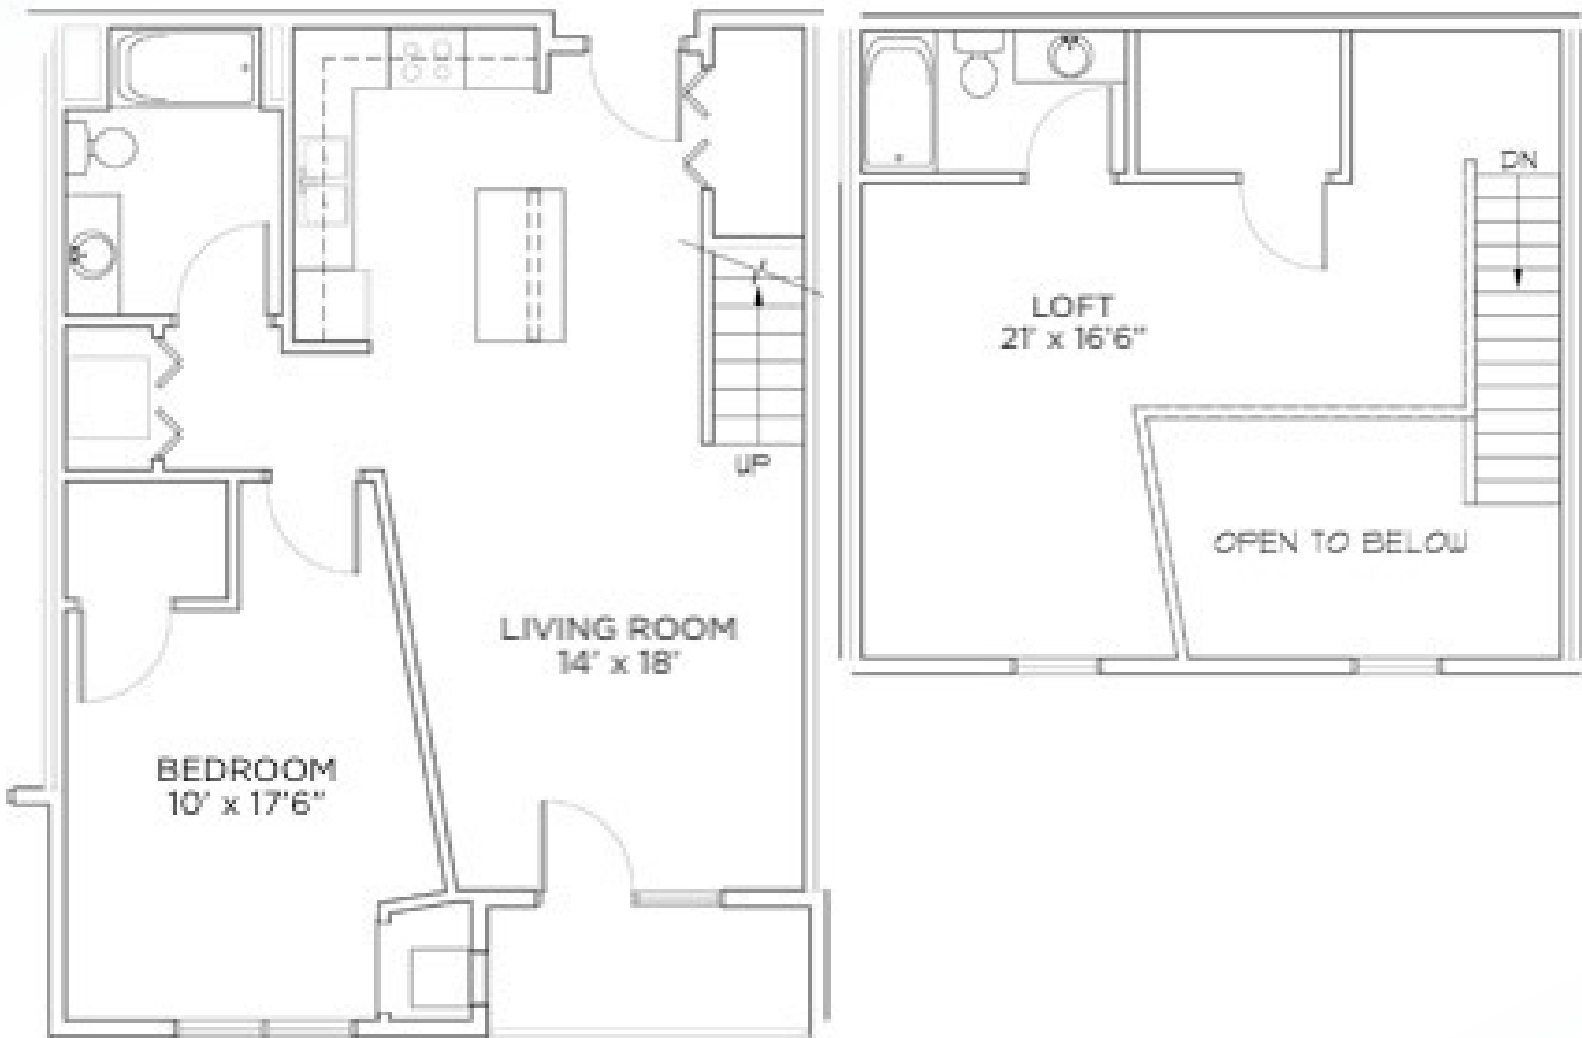

TYBERIUS TERRACE

Model: Galaxy
Sq Ft: 1143
Bed: 2
Bath: 2

Floor plan and dimensions may vary