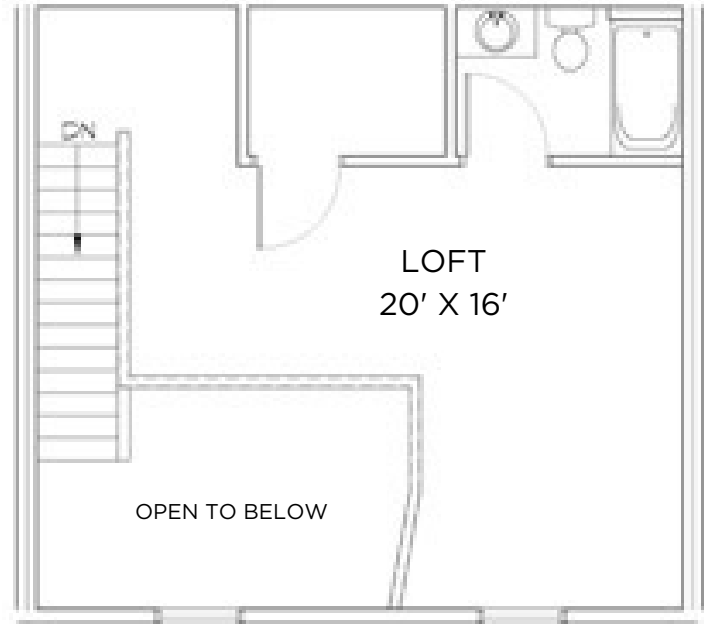

TYBERIUS TERRACE

Model: Galaxy
Sq Ft: 1118
Bed: 2
Bath: 2

3

Floor plan and dimensions may vary