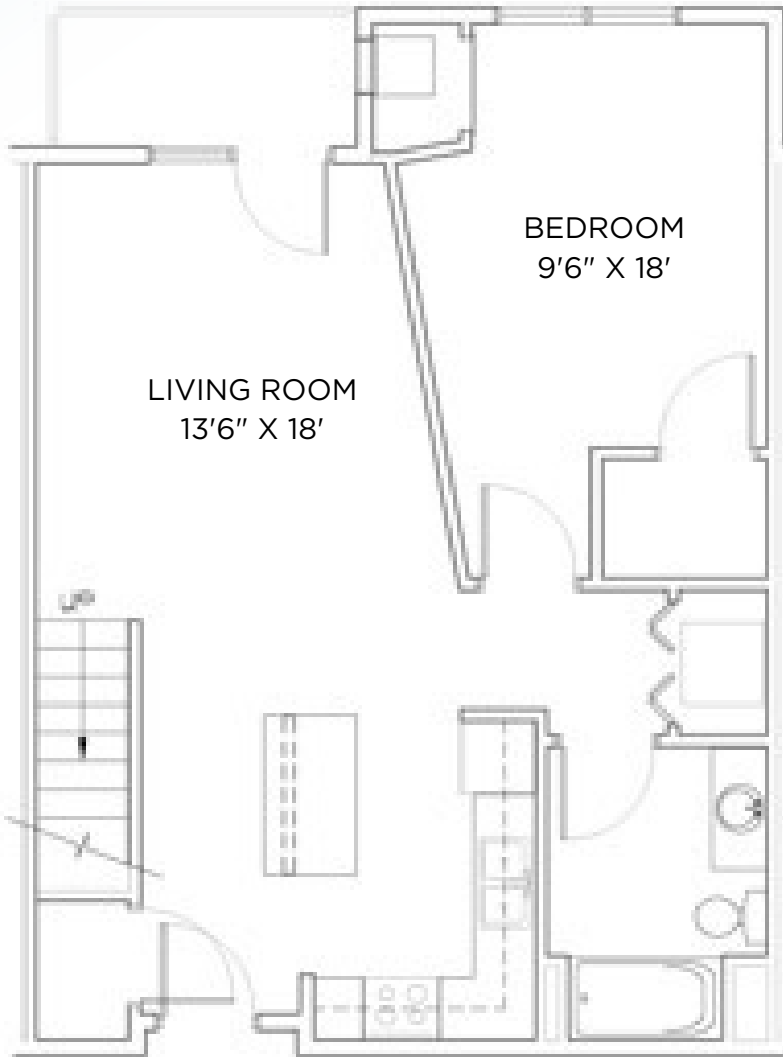

TYBERIUS TERRACE

Model: Galaxy
Sq Ft: 1185
Bed: 2
Bath: 2

6

Floor plan and dimensions may vary