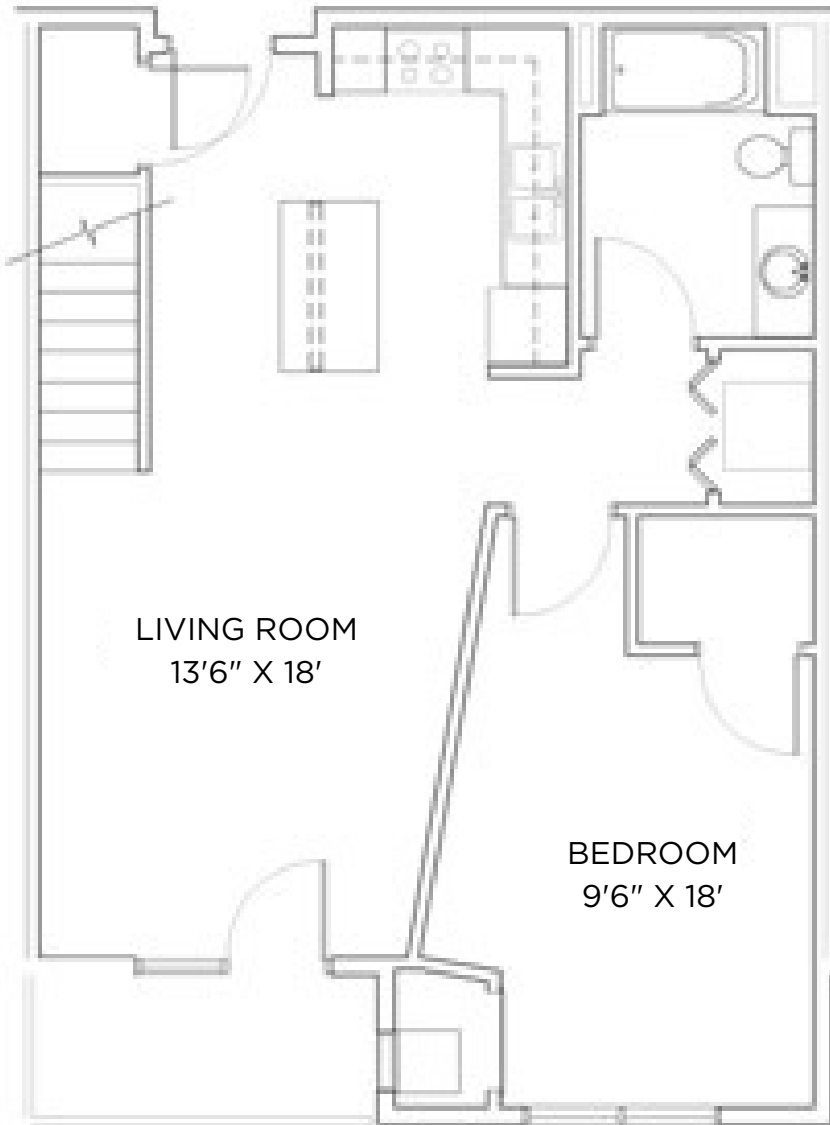

TYBERIUS TERRACE

Model: Galaxy
Sq Ft: 1118
Bed: 2
Bath: 2

3

Floor plan and dimensions may vary