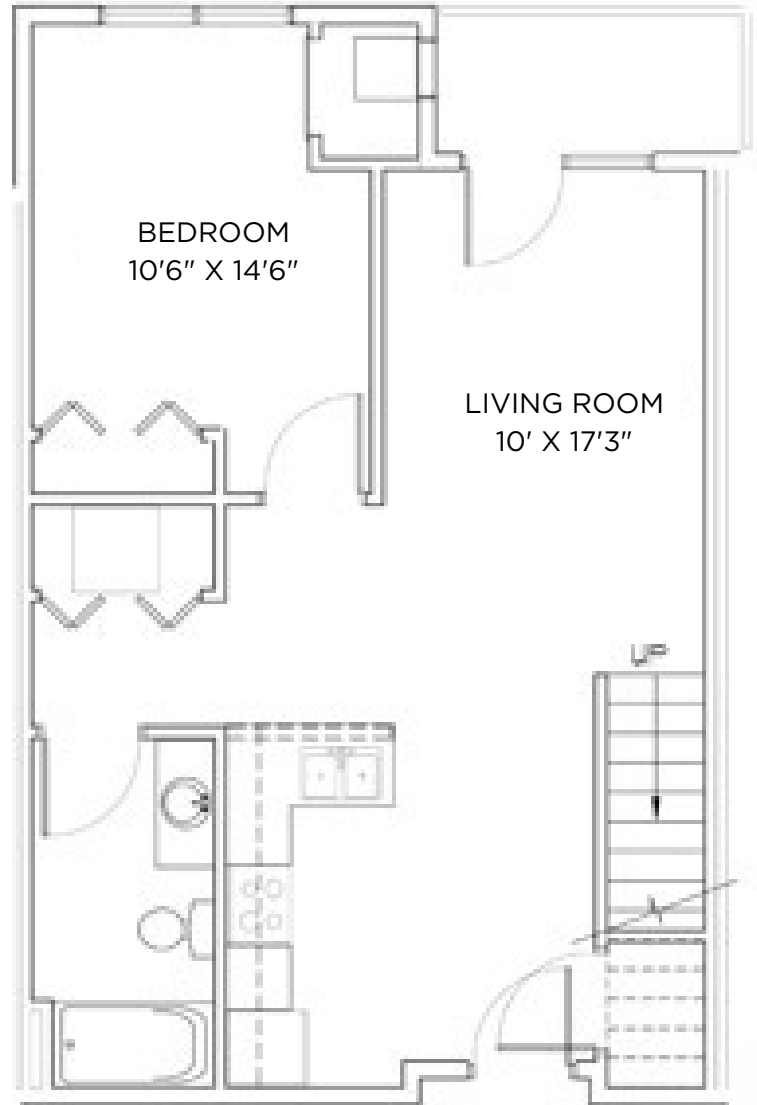

TYBERIUS TERRACE

Model: Galaxy
Sq Ft: 967
Bed: 2
Bath: 2

Floor plan and dimensions may vary