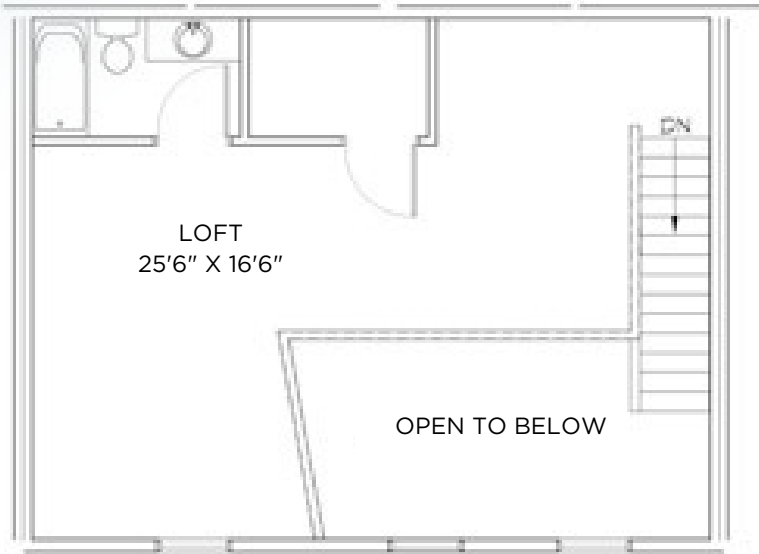

TYBERIUS TERRACE

Model: Galaxy
Sq Ft: 1324
Bed: 2
Bath: 2

Floor plan and dimensions may vary