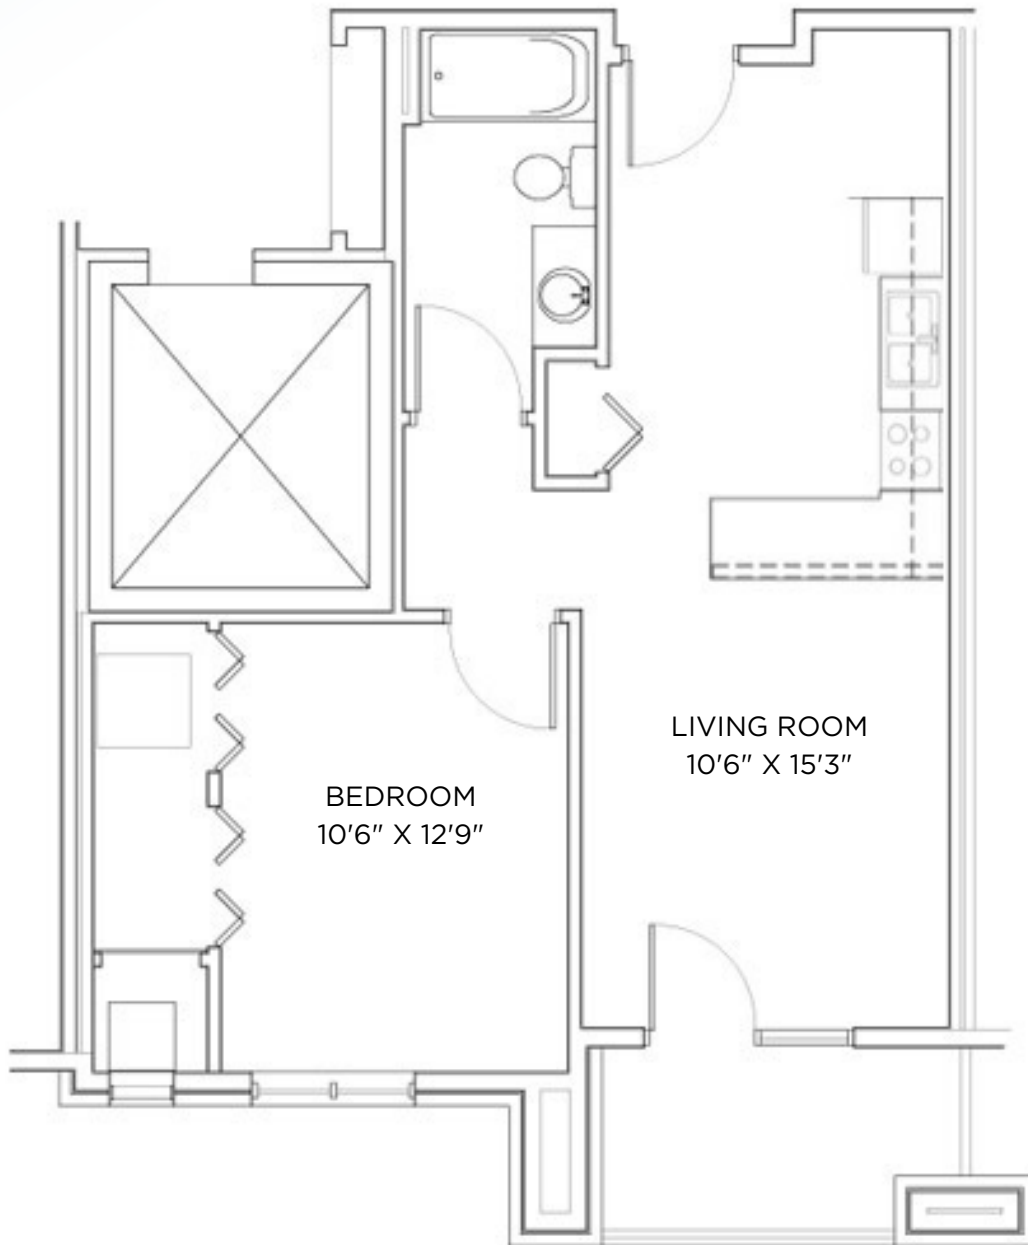

TYBERIUS TERRACE

Model: Kirk
Sq Ft: 559
Bed: 1
Bath: 1

Floor plan and dimensions may vary