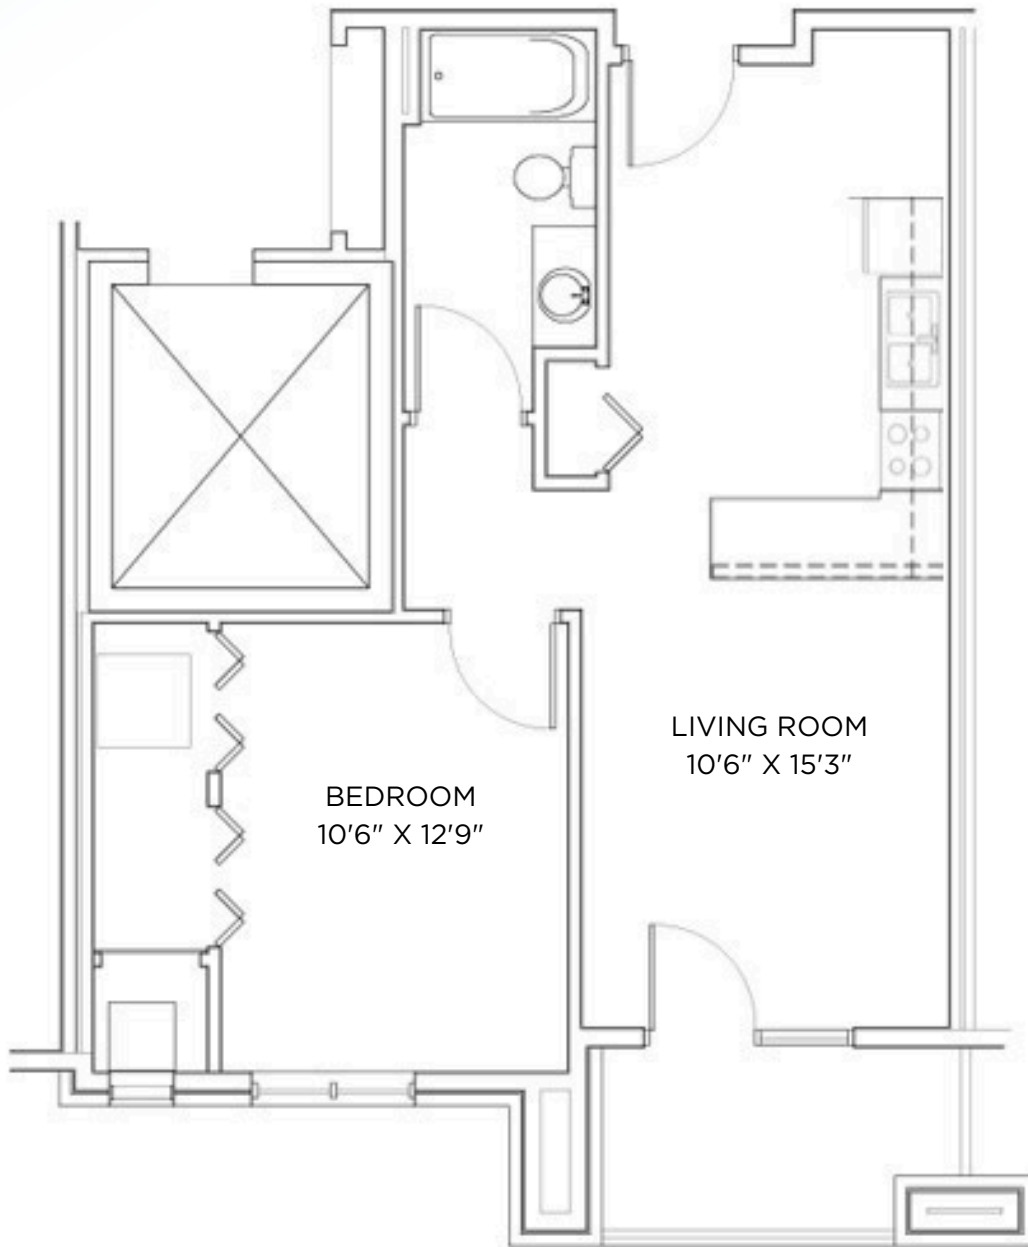

# TYBERIUS TERRACE

**Model:** Kirk  
**Sq Ft:** 559  
**Bed:** 1  
**Bath:** 1

Floor plan and dimensions may vary