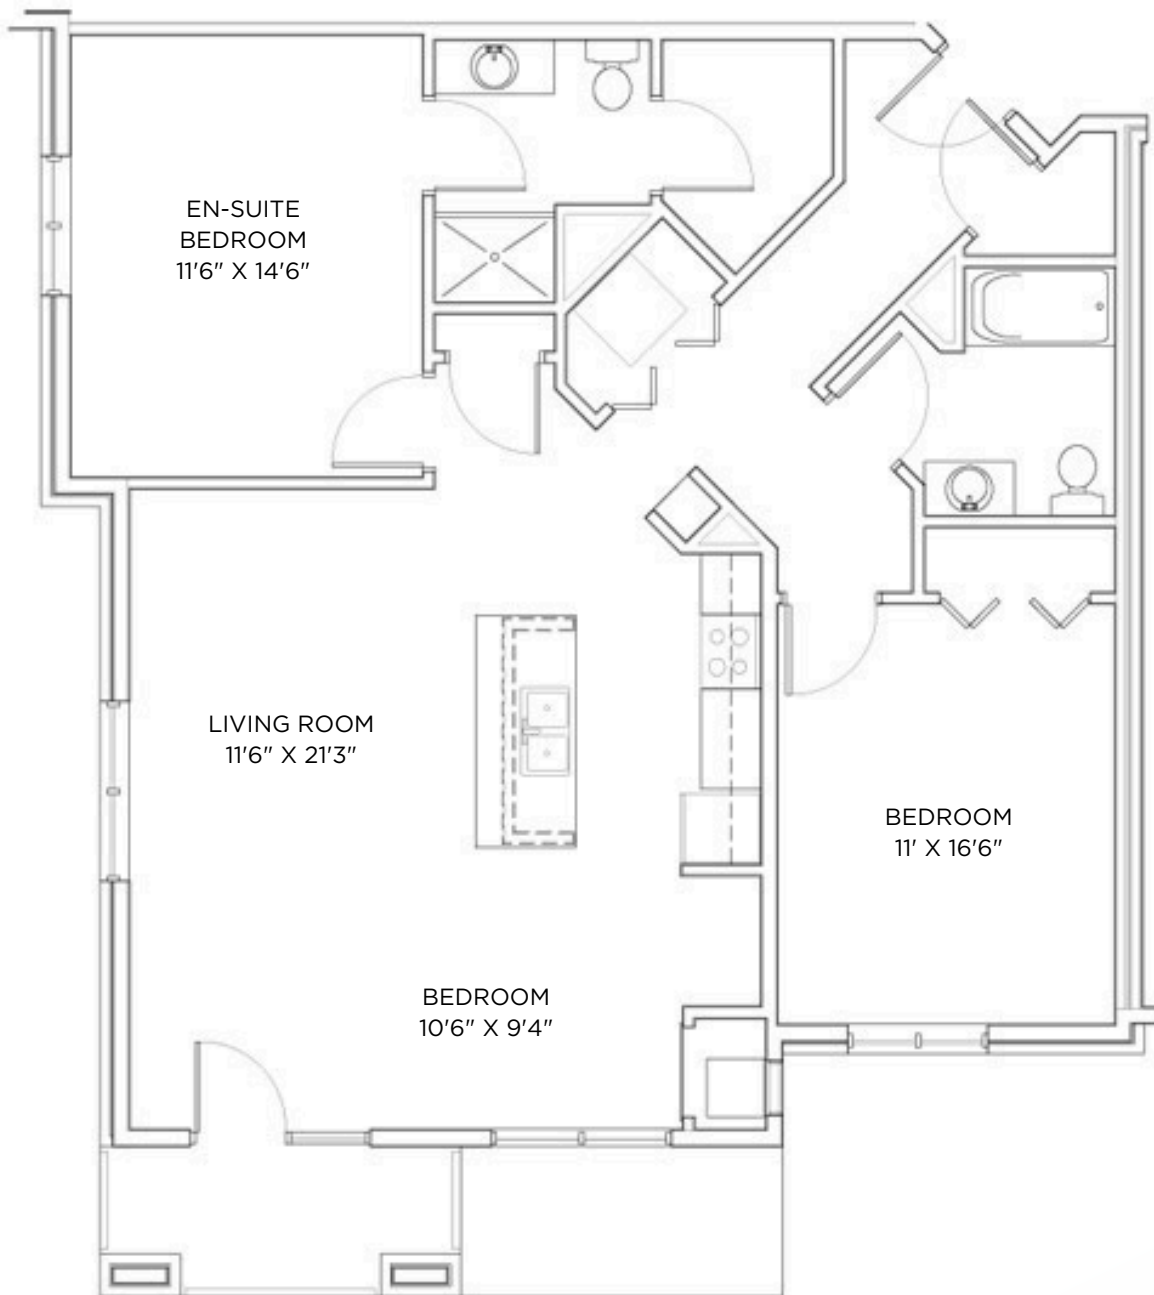

# TYBERIUS TERRACE

**Model:** Klingon  
**Sq Ft:** 1168  
**Bed:** 2  
**Bath:** 2

1

Floor plan and dimensions may vary

# TYBERIUS TERRACE

**Model:** Klingon  
**Sq Ft:** 1173  
**Bed:** 2  
**Bath:** 2

2

Floor plan and dimensions may vary

# TYBERIUS TERRACE

**Model:** Klingon  
**Sq Ft:** 1142  
**Bed:** 2  
**Bath:** 2

3

Floor plan and dimensions may vary

# TYBERIUS TERRACE

**Model:** Klingon  
**Sq Ft:** 1195  
**Bed:** 2  
**Bath:** 2

Floor plan and dimensions may vary