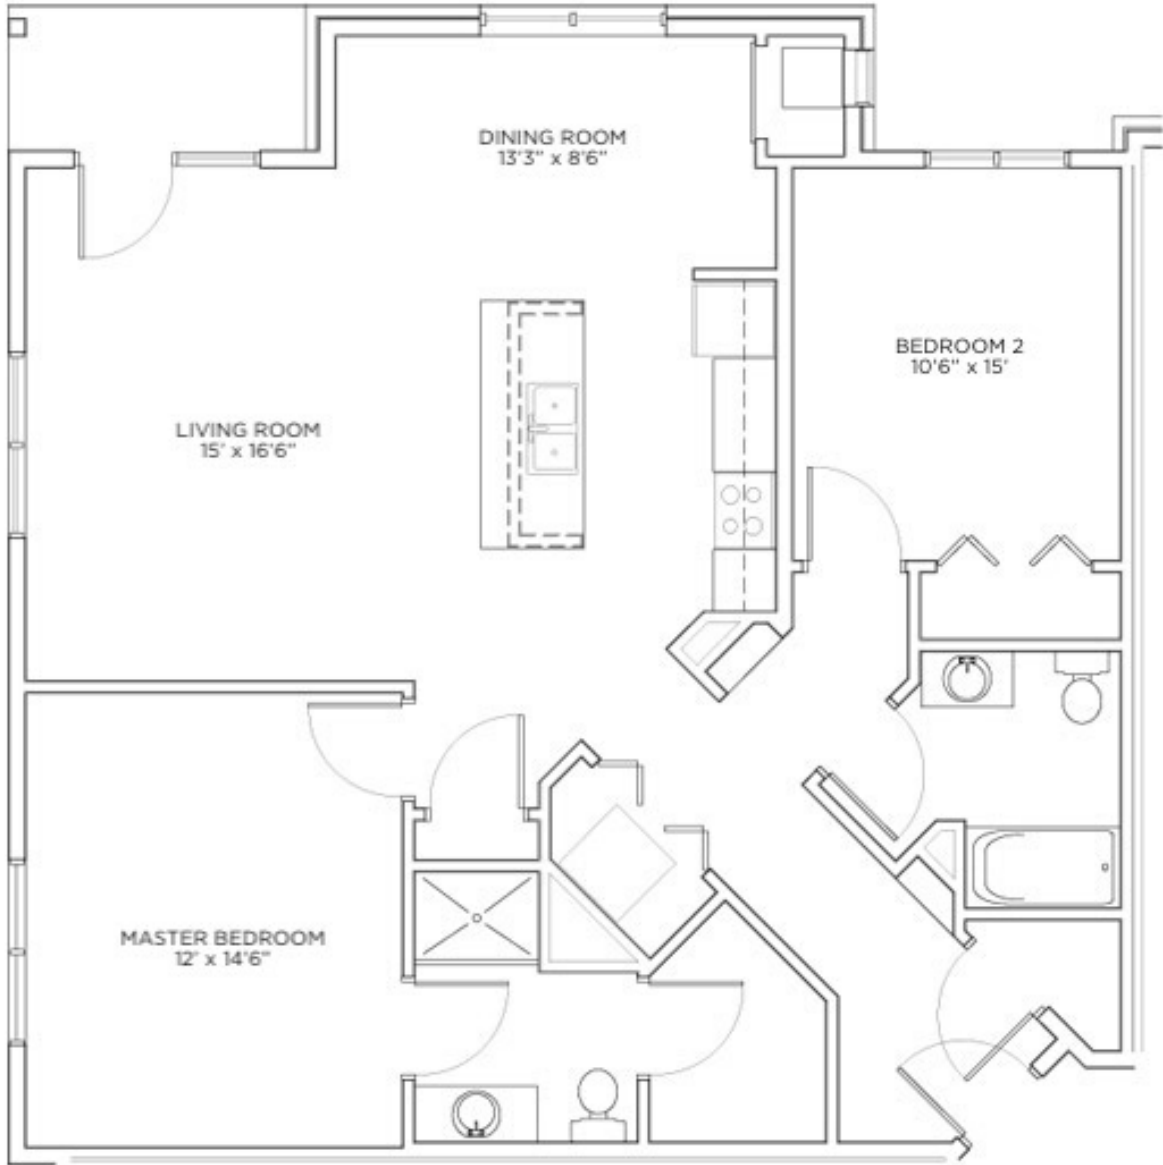

Floor plan and dimensions may vary

Model: Klingon
Sq Ft: 1173
Bed: 2
Bath: 2

Floor plan and dimensions may vary

2 UNIT 102, 202 - 1,173 SQ. FT.
A-5.1 BUILDING 2

Model: Klingon
Sq Ft: 1142
Bed: 2
Bath: 2

Floor plan and dimensions may vary

4 UNIT 110 - 1,142 SQ. FT.
4-58 BUILDING 1

Floor plan and dimensions may vary

5 UNIT III, 211 - 1,195 SQ. FT.
4-58 BUILDING 2

Model: Klingon
Sq Ft: 1156
Bed: 2
Bath: 2

Floor plan and dimensions may vary

3 UNIT 109 - 1,156 SQ. FT.
A-52 BUILDING #

Model: Klingon
Sq Ft: 1185
Bed: 2
Bath: 2

Floor plan and dimensions may vary

① UNIT 110, 210 - 1,185 SQ. FT.
A-53 BUILDING #