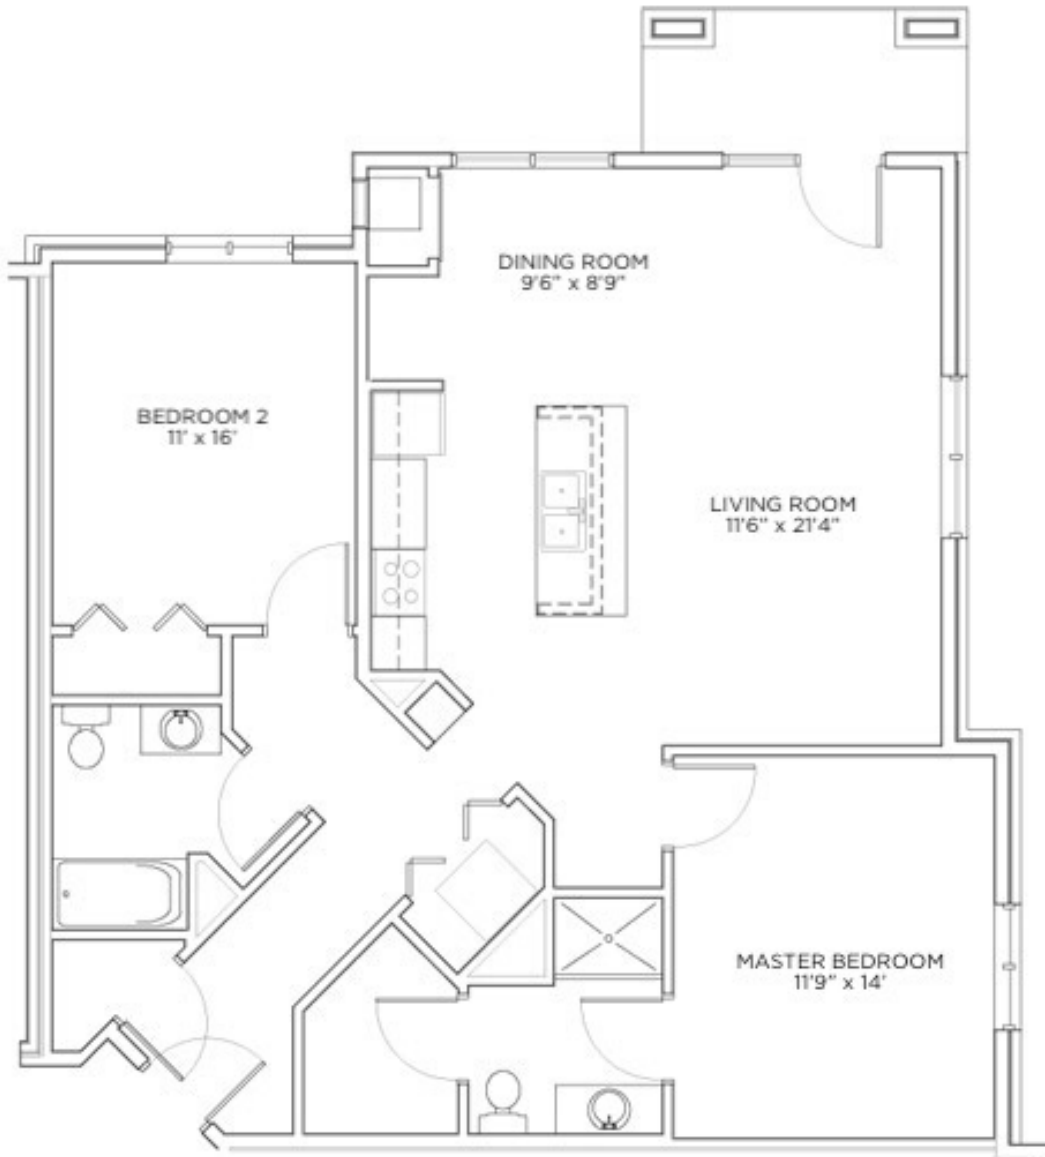

Floor plan and dimensions may vary

Model: Klingon
Sq Ft: 1173
Bed: 2
Bath: 2

Floor plan and dimensions may vary

2 UNIT 102, 202 - 1,173 SQ. FT.
A-5.1 BUILDING 2

Model: Klingon
Sq Ft: 1142
Bed: 2
Bath: 2

Floor plan and dimensions may vary

4 UNIT 110 - 1,142 SQ. FT.
4-58 BUILDING 1

Floor plan and dimensions may vary

5 UNIT III, 211 - 1,195 SQ. FT.
4-58 BUILDING 2

Model: Klingon
Sq Ft: 1156
Bed: 2
Bath: 2

Floor plan and dimensions may vary

3 UNIT 109 - 1,156 SQ. FT.
A-52 BUILDING #

Model: Klingon
Sq Ft: 1185
Bed: 2
Bath: 2

Floor plan and dimensions may vary

① UNIT 110, 210 - 1,185 SQ. FT.
A-53 BUILDING #