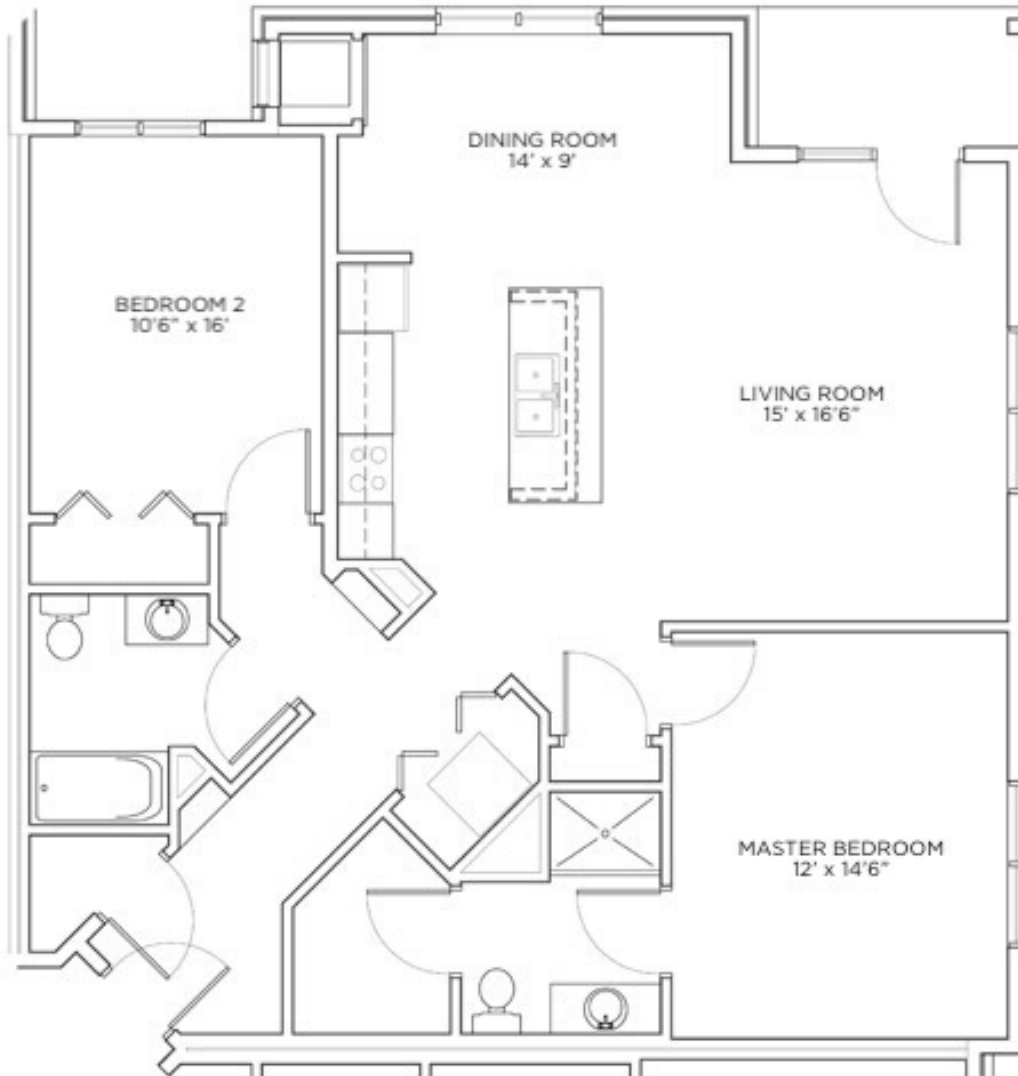

Floor plan and dimensions may vary

Model: Klingon
Sq Ft: 1173
Bed: 2
Bath: 2

Floor plan and dimensions may vary

2 UNIT 102, 202 - 1,173 SQ. FT.
A-5.1 BUILDING 2

Model: Klingon
Sq Ft: 1142
Bed: 2
Bath: 2

Floor plan and dimensions may vary

4 UNIT 110 - 1,142 SQ. FT.
4-58 BUILDING 1

Floor plan and dimensions may vary

5 UNIT III, 211 - 1,195 SQ. FT.
4-58 BUILDING 2

Model: Klingon
Sq Ft: 1156
Bed: 2
Bath: 2

Floor plan and dimensions may vary

3 UNIT 109 - 1,156 SQ. FT.
A-52 BUILDING #

Model: Klingon
Sq Ft: 1185
Bed: 2
Bath: 2

Floor plan and dimensions may vary

① UNIT 110, 210 - 1,185 SQ. FT.
A-53 BUILDING #