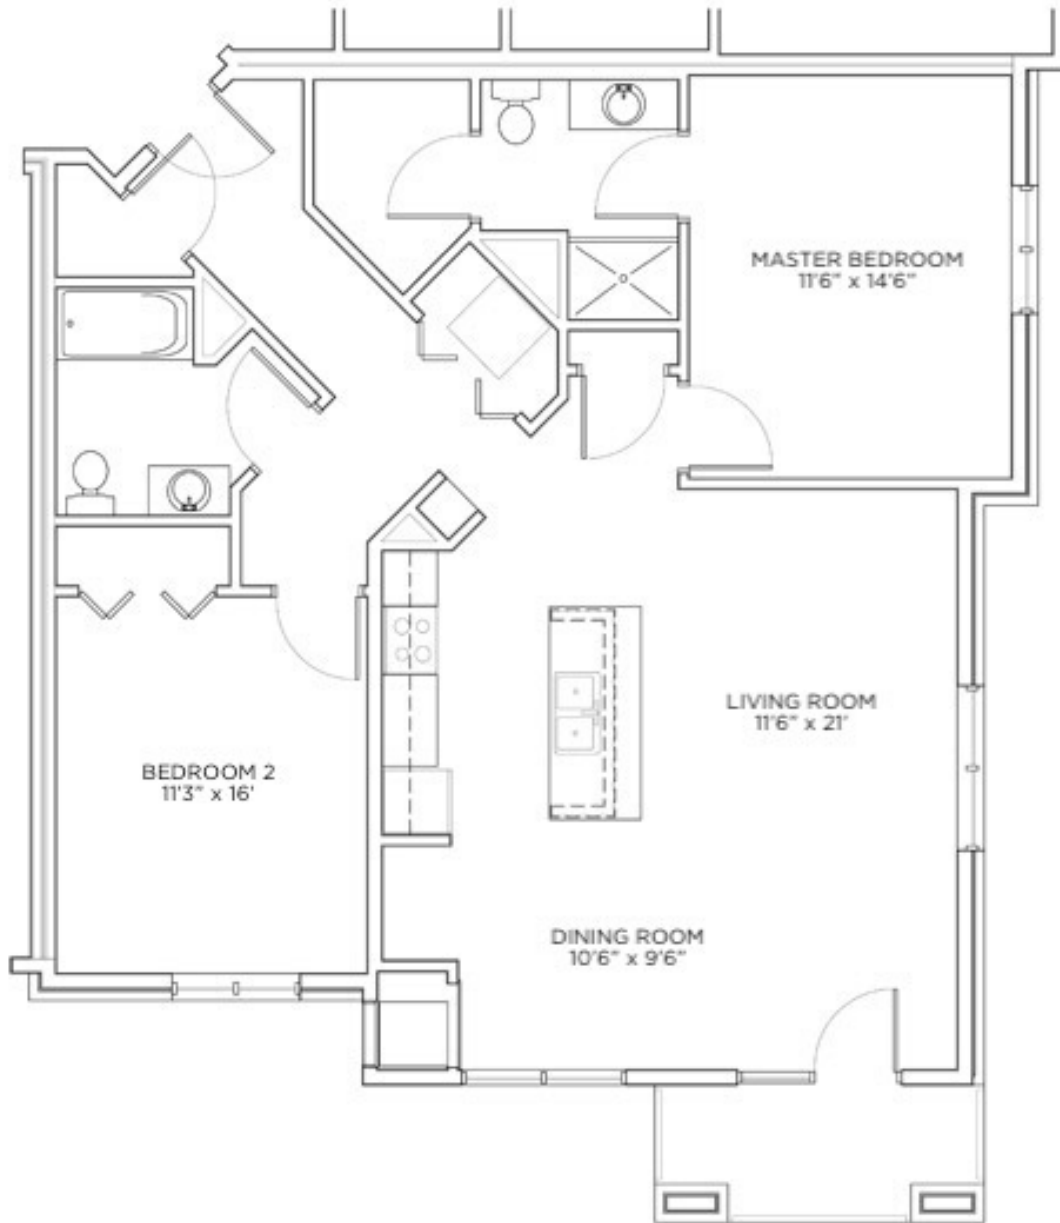

Floor plan and dimensions may vary

Model: Klingon
Sq Ft: 1173
Bed: 2
Bath: 2

Floor plan and dimensions may vary

2 UNIT 102, 202 - 1,173 SQ. FT.
A-5.1 BUILDING 2

Model: Klingon
Sq Ft: 1142
Bed: 2
Bath: 2

Floor plan and dimensions may vary

4 UNIT 110 - 1,142 SQ. FT.
4-58 BUILDING 1

Floor plan and dimensions may vary

5 UNIT III, 211 - 1,195 SQ. FT.
4-58 BUILDING 2

Model: Klingon
Sq Ft: 1156
Bed: 2
Bath: 2

Floor plan and dimensions may vary

3 UNIT 109 - 1,156 SQ. FT.
A-52 BUILDING #

Model: Klingon
Sq Ft: 1185
Bed: 2
Bath: 2

Floor plan and dimensions may vary

① UNIT 110, 210 - 1,185 SQ. FT.
A-53 BUILDING #