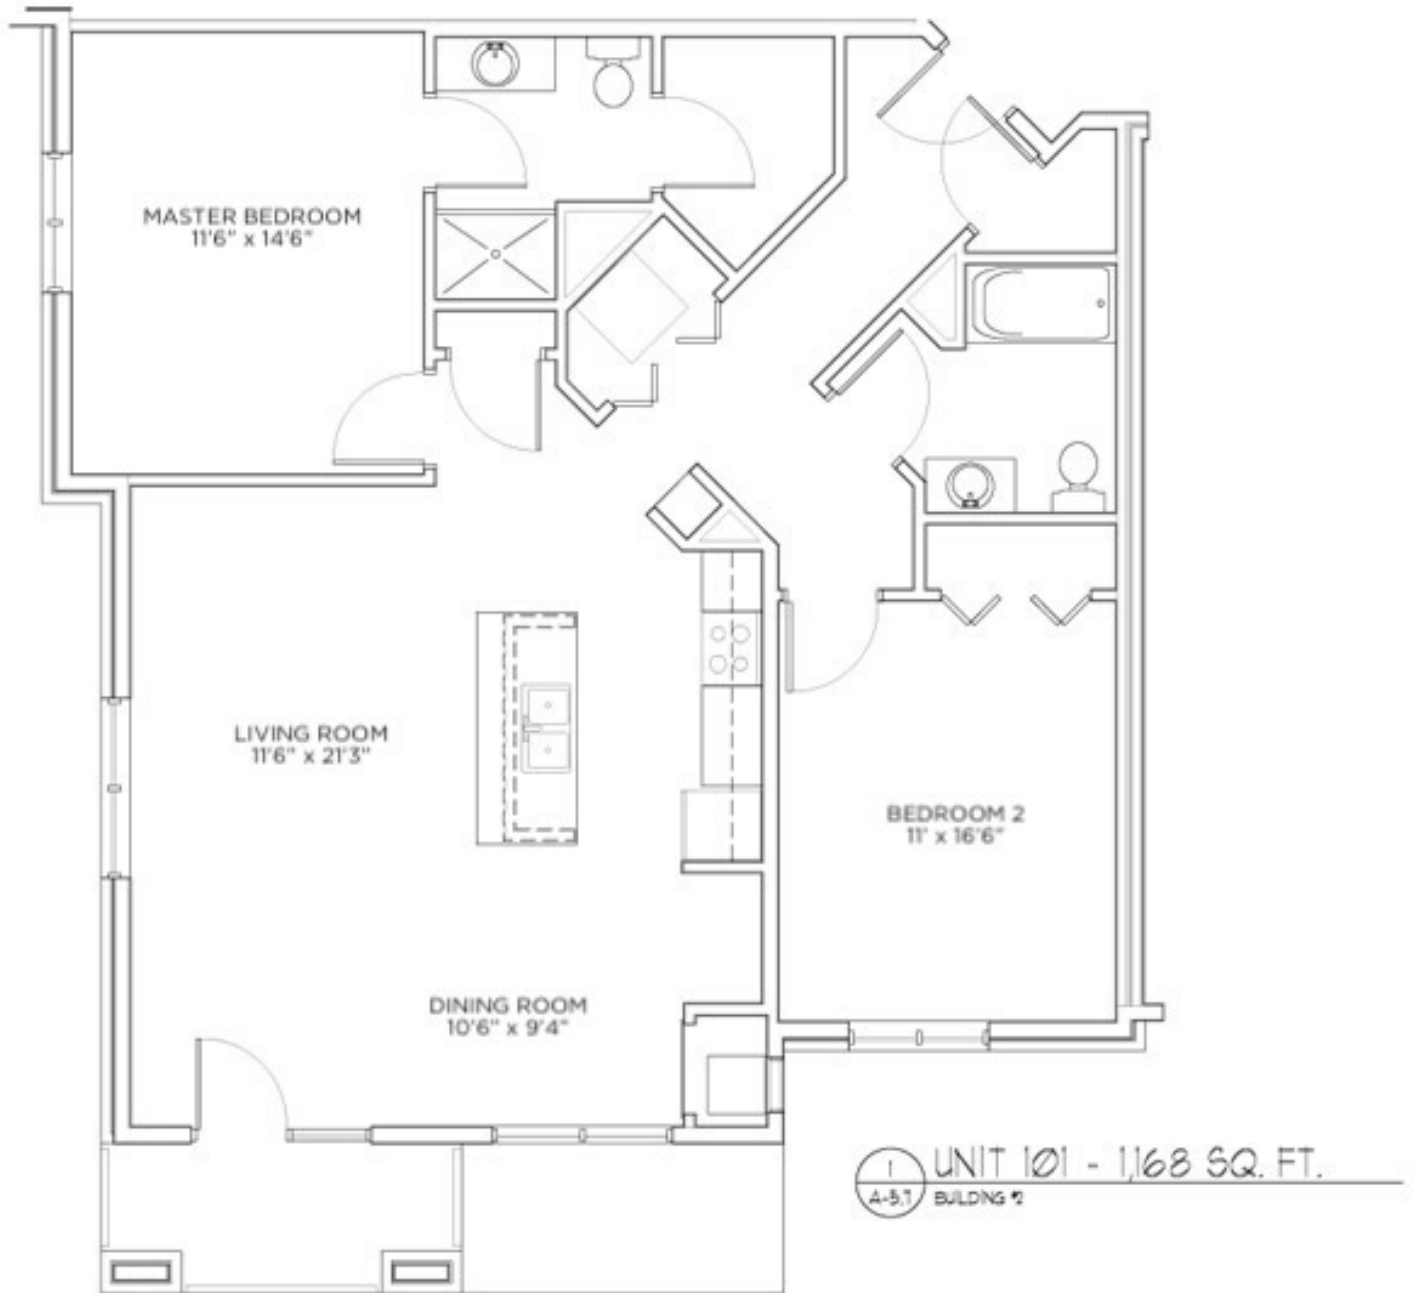

Floor plan and dimensions may vary

Model: Klingon
Sq Ft: 1173
Bed: 2
Bath: 2

Floor plan and dimensions may vary

2 UNIT 102, 202 - 1,173 SQ. FT.
A-5.1 BUILDING 2

Model: Klingon
Sq Ft: 1142
Bed: 2
Bath: 2

Floor plan and dimensions may vary

4 UNIT 110 - 1,142 SQ. FT.
4-58 BUILDING 1

Floor plan and dimensions may vary

5 UNIT III, 211 - 1,195 SQ. FT.
4-58 BUILDING 2

Model: Klingon
Sq Ft: 1156
Bed: 2
Bath: 2

Floor plan and dimensions may vary

3 UNIT 109 - 1,156 SQ. FT.
A-52 BUILDING #

Model: Klingon
Sq Ft: 1185
Bed: 2
Bath: 2

Floor plan and dimensions may vary

① UNIT 110, 210 - 1,185 SQ. FT.
A-53 BUILDING #