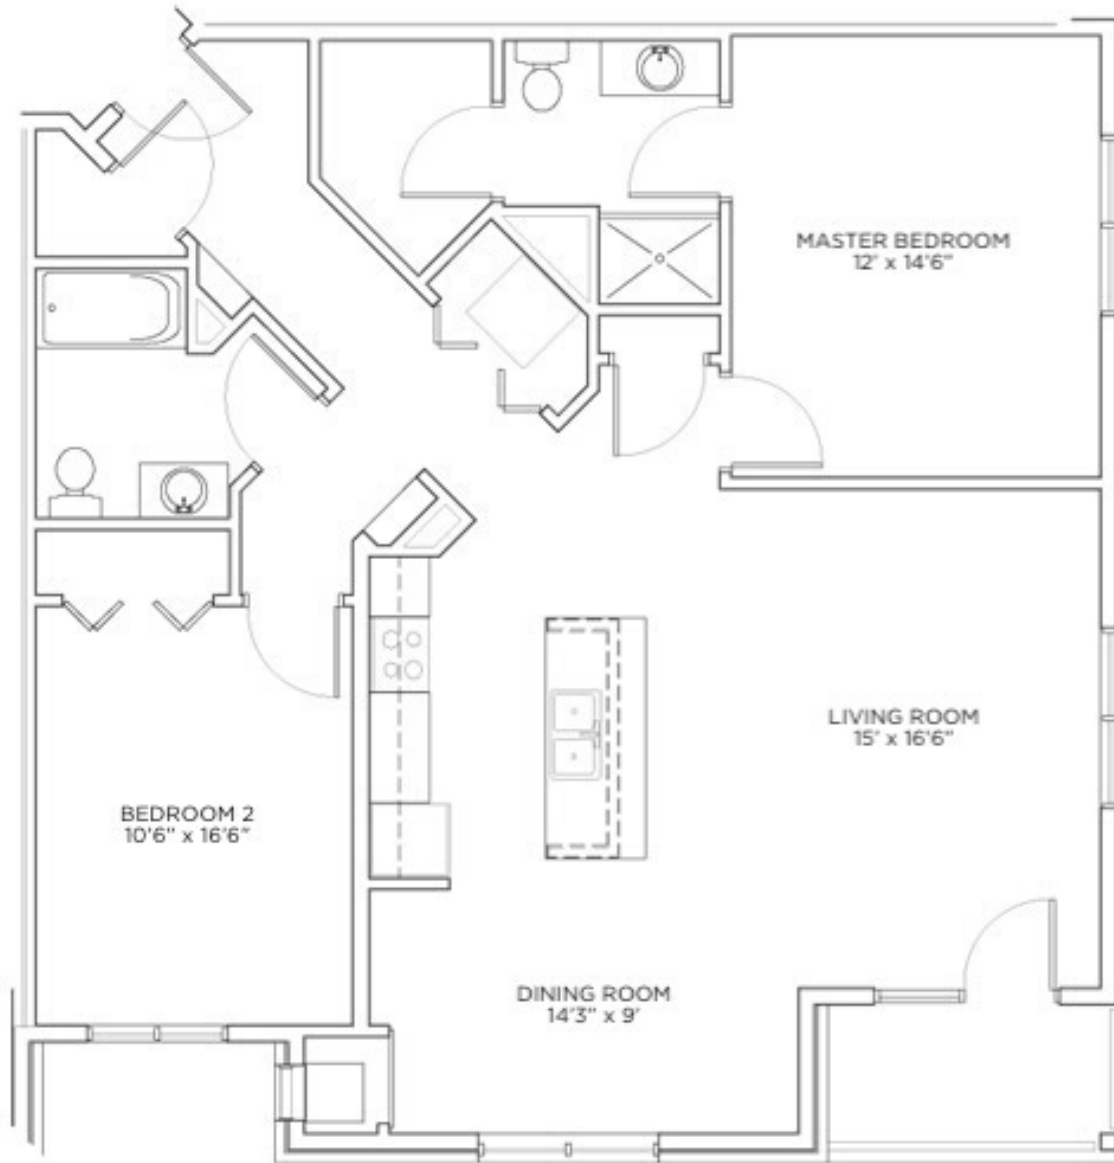

Floor plan and dimensions may vary

Model: Klingon
Sq Ft: 1173
Bed: 2
Bath: 2

Floor plan and dimensions may vary

2 UNIT 102, 202 - 1,173 SQ. FT.
A-5.1 BUILDING 2

Model: Klingon
Sq Ft: 1142
Bed: 2
Bath: 2

Floor plan and dimensions may vary

4 UNIT 110 - 1,142 SQ. FT.
4-58 BUILDING 1

Floor plan and dimensions may vary

5 UNIT III, 211 - 1,195 SQ. FT.
4-58 BUILDING 2

Model: Klingon
Sq Ft: 1156
Bed: 2
Bath: 2

Floor plan and dimensions may vary

3 UNIT 109 - 1,156 SQ. FT.
A-52 BUILDING #

Model: Klingon
Sq Ft: 1185
Bed: 2
Bath: 2

Floor plan and dimensions may vary

① UNIT 110, 210 - 1,185 SQ. FT.
A-53 BUILDING #