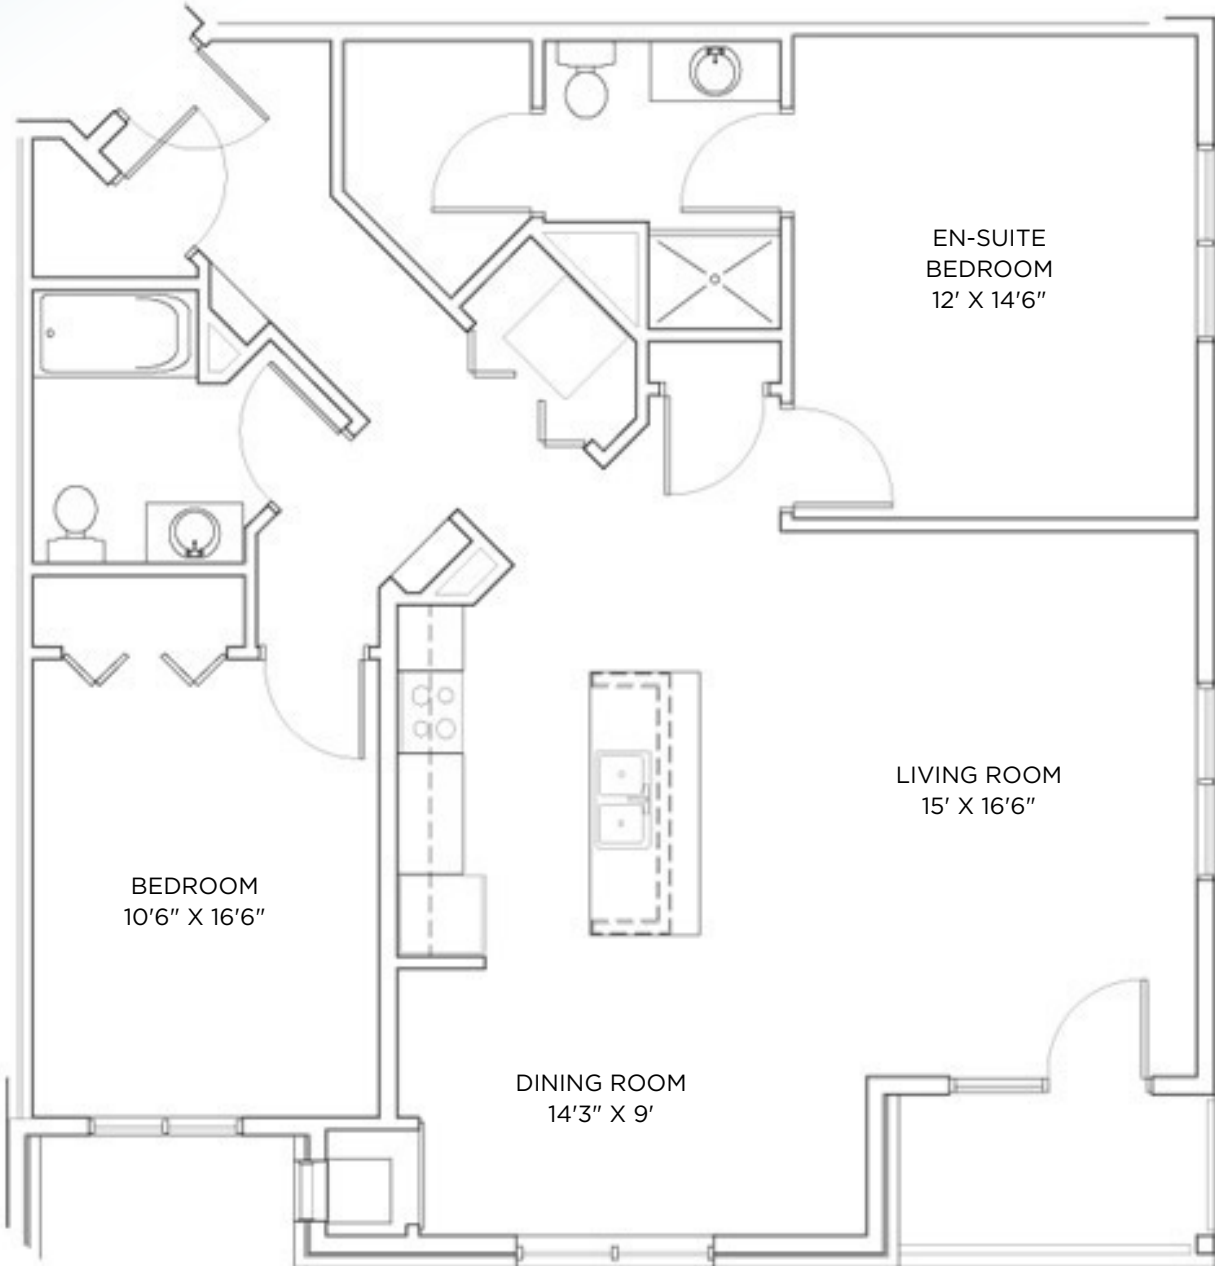

TYBERIUS TERRACE

Model: Klingon
Sq Ft: 1168
Bed: 2
Bath: 2

Floor plan and dimensions may vary

TYBERIUS TERRACE

Model: Klingon
Sq Ft: 1173
Bed: 2
Bath: 2

2

Floor plan and dimensions may vary

TYBERIUS TERRACE

Model: Klingon
Sq Ft: 1142
Bed: 2
Bath: 2

3

Floor plan and dimensions may vary

TYBERIUS TERRACE

Model: Klingon
Sq Ft: 1195
Bed: 2
Bath: 2

Floor plan and dimensions may vary

TYBERIUS TERRACE

Model: Klingon
Sq Ft: 1156
Bed: 2
Bath: 2

5

Floor plan and dimensions may vary

TYBERIUS TERRACE

Model: Klingon
Sq Ft: 1185
Bed: 2
Bath: 2

6

Floor plan and dimensions may vary