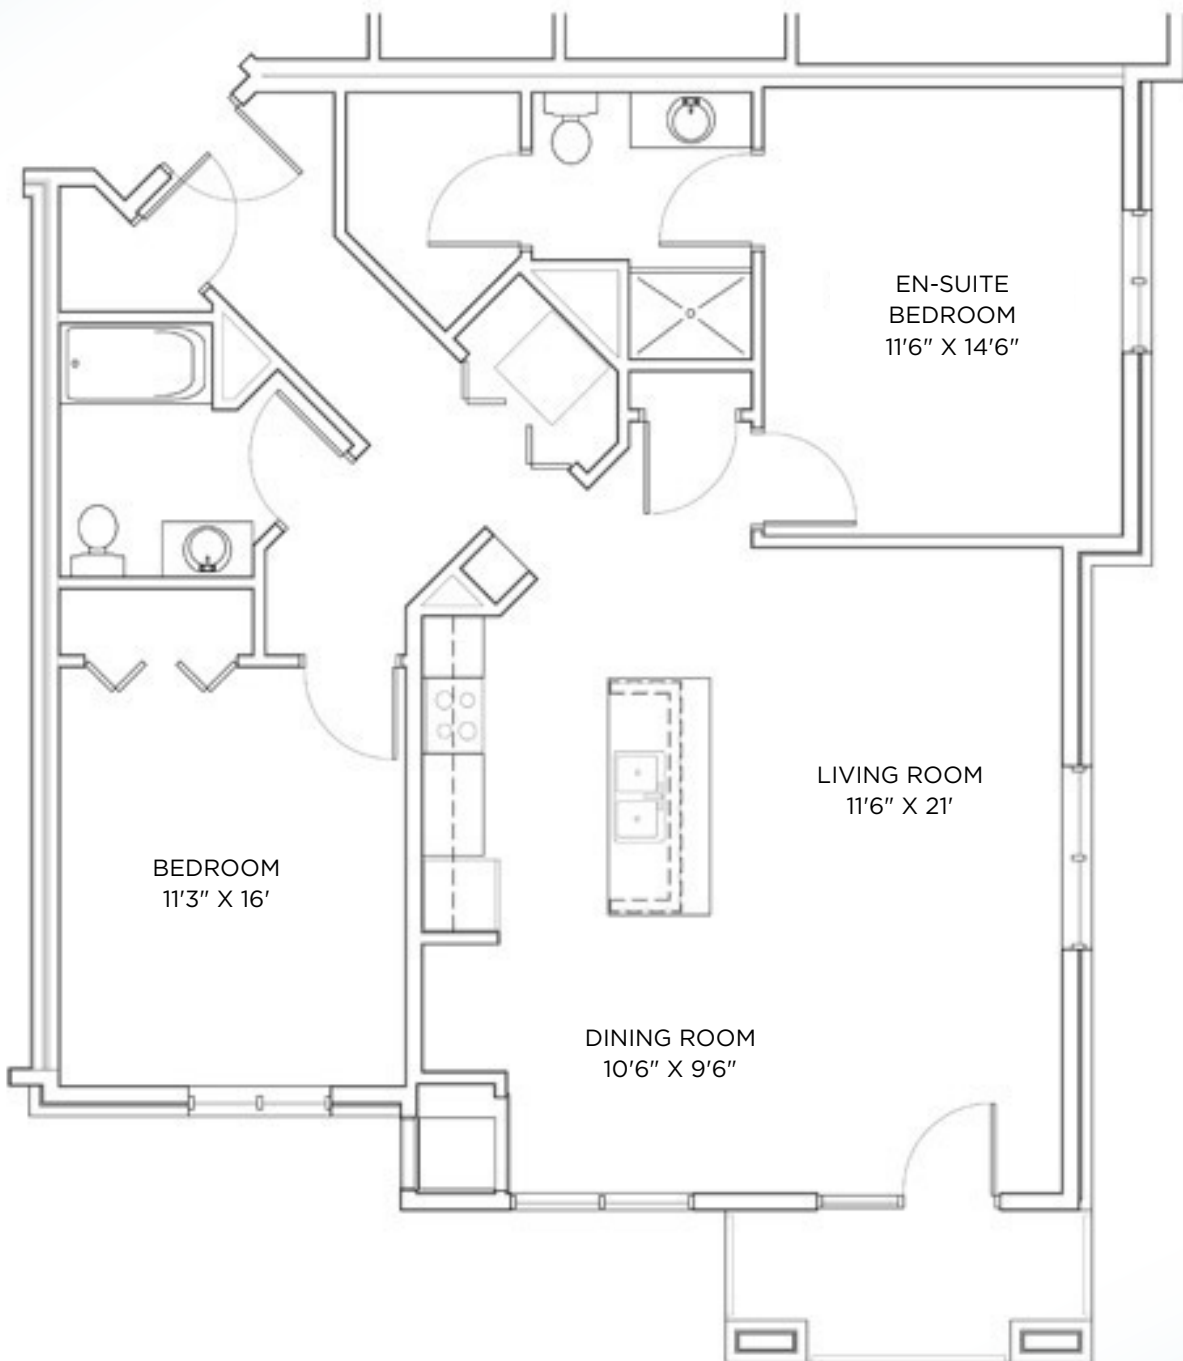

TYBERIUS TERRACE

Model: Klingon
Sq Ft: 1168
Bed: 2
Bath: 2

Floor plan and dimensions may vary

TYBERIUS TERRACE

Model: Klingon
Sq Ft: 1173
Bed: 2
Bath: 2

2

Floor plan and dimensions may vary

TYBERIUS TERRACE

Model: Klingon
Sq Ft: 1142
Bed: 2
Bath: 2

3

Floor plan and dimensions may vary

TYBERIUS TERRACE

Model: Klingon
Sq Ft: 1195
Bed: 2
Bath: 2

Floor plan and dimensions may vary

TYBERIUS TERRACE

Model: Klingon
Sq Ft: 1156
Bed: 2
Bath: 2

5

Floor plan and dimensions may vary

TYBERIUS TERRACE

Model: Klingon
Sq Ft: 1185
Bed: 2
Bath: 2

6

Floor plan and dimensions may vary