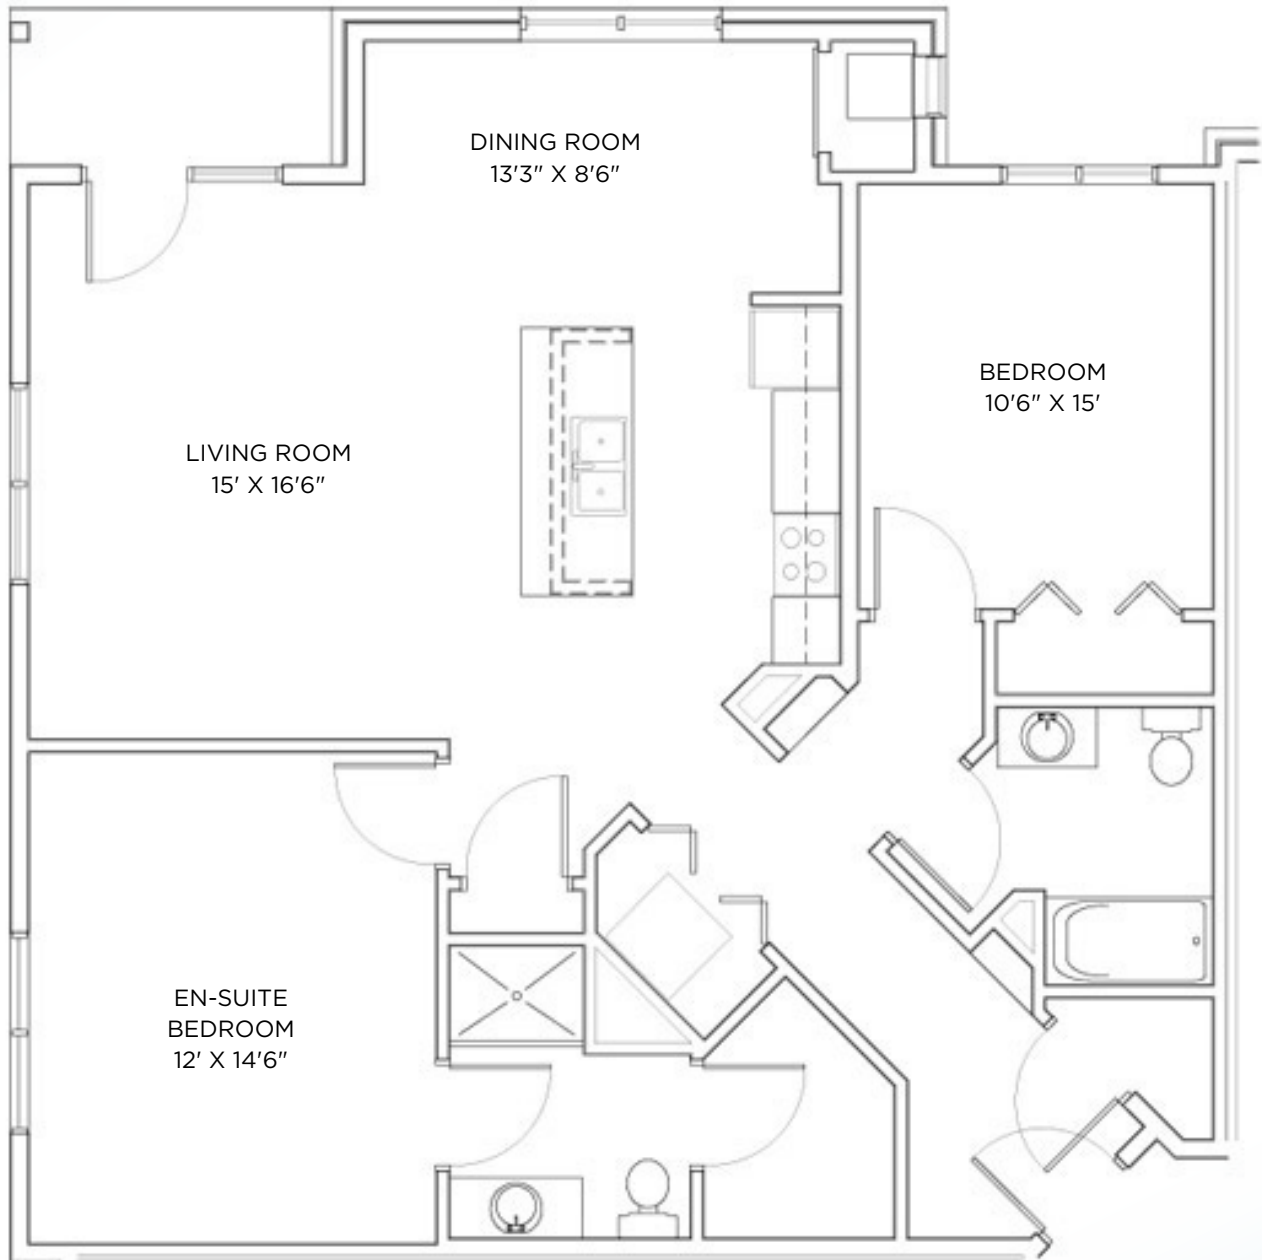

TYBERIUS TERRACE

Model: Klingon
Sq Ft: 1168
Bed: 2
Bath: 2

Floor plan and dimensions may vary

TYBERIUS TERRACE

Model: Klingon
Sq Ft: 1173
Bed: 2
Bath: 2

2

Floor plan and dimensions may vary

TYBERIUS TERRACE

Model: Klingon
Sq Ft: 1142
Bed: 2
Bath: 2

3

Floor plan and dimensions may vary

TYBERIUS TERRACE

Model: Klingon
Sq Ft: 1195
Bed: 2
Bath: 2

Floor plan and dimensions may vary

TYBERIUS TERRACE

Model: Klingon
Sq Ft: 1156
Bed: 2
Bath: 2

5

Floor plan and dimensions may vary

TYBERIUS TERRACE

Model: Klingon
Sq Ft: 1185
Bed: 2
Bath: 2

6

Floor plan and dimensions may vary