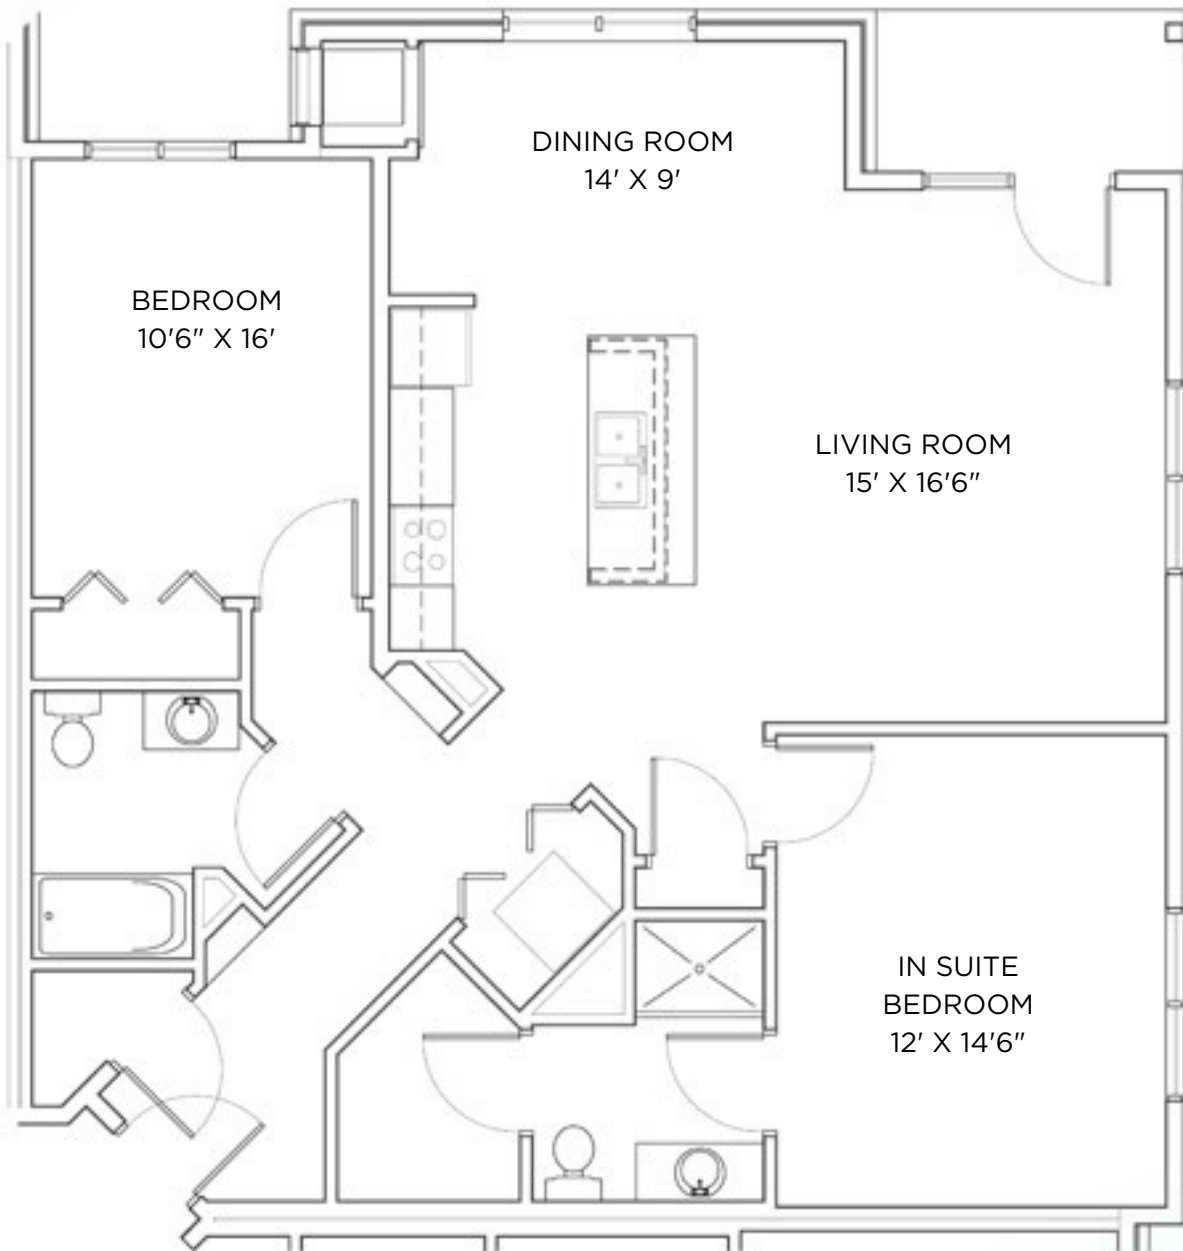

TYBERIUS TERRACE

Model: Klingon
Sq Ft: 1168
Bed: 2
Bath: 2

Floor plan and dimensions may vary

TYBERIUS TERRACE

Model: Klingon
Sq Ft: 1173
Bed: 2
Bath: 2

2

Floor plan and dimensions may vary

TYBERIUS TERRACE

Model: Klingon
Sq Ft: 1142
Bed: 2
Bath: 2

3

Floor plan and dimensions may vary

TYBERIUS TERRACE

Model: Klingon
Sq Ft: 1195
Bed: 2
Bath: 2

Floor plan and dimensions may vary

TYBERIUS TERRACE

Model: Klingon
Sq Ft: 1156
Bed: 2
Bath: 2

5

Floor plan and dimensions may vary

TYBERIUS TERRACE

Model: Klingon
Sq Ft: 1185
Bed: 2
Bath: 2

6

Floor plan and dimensions may vary