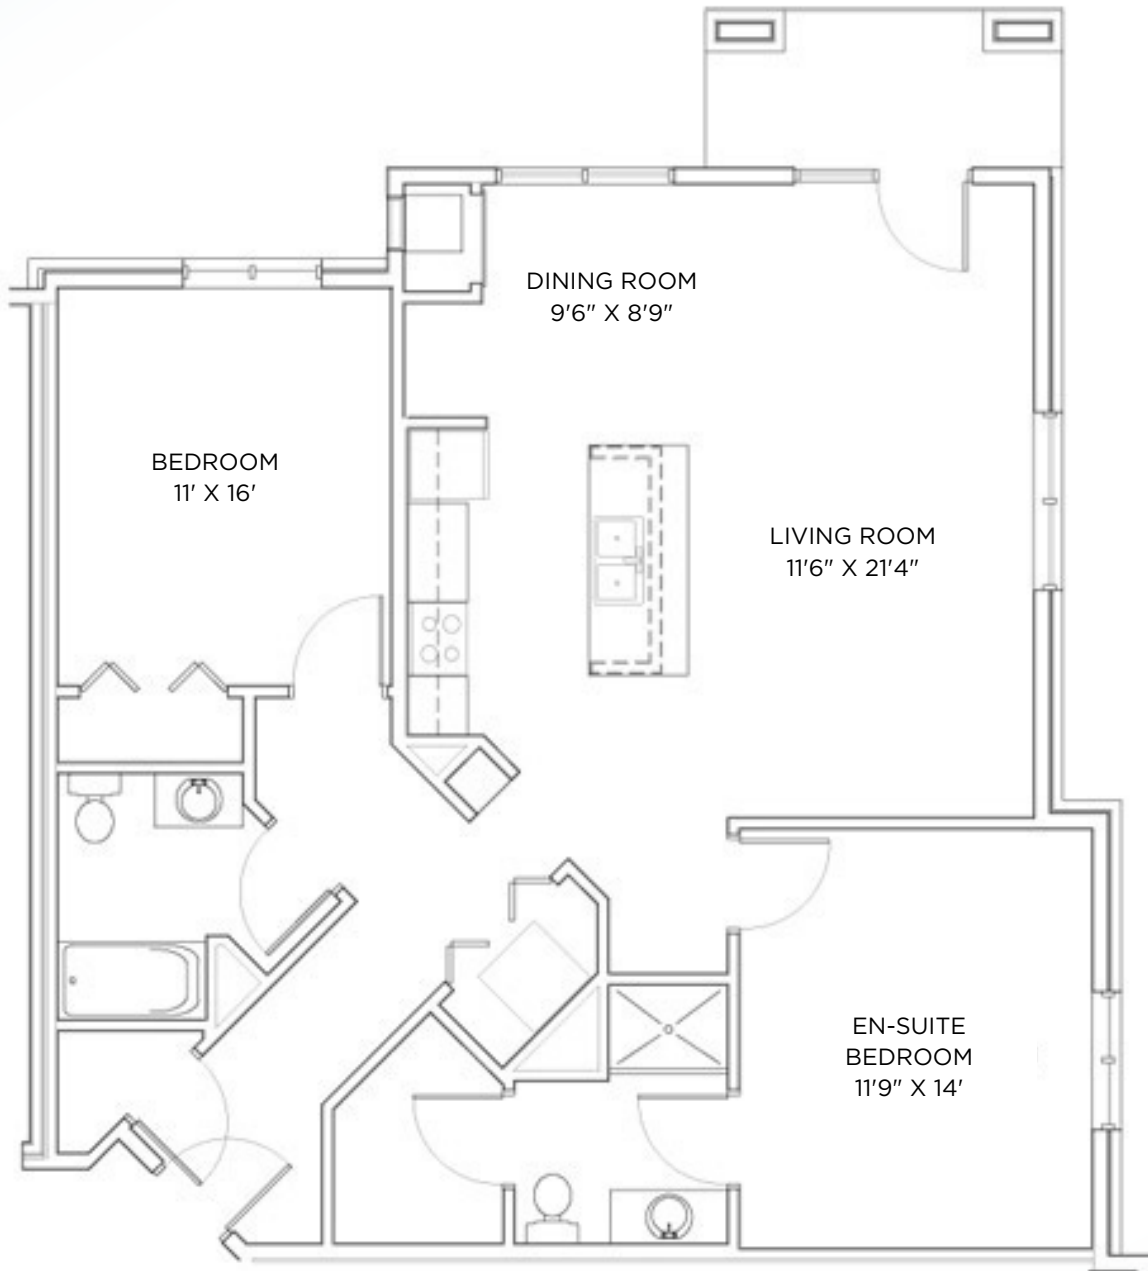

TYBERIUS TERRACE

Model: Klingon
Sq Ft: 1168
Bed: 2
Bath: 2

Floor plan and dimensions may vary

TYBERIUS TERRACE

Model: Klingon
Sq Ft: 1173
Bed: 2
Bath: 2

2

Floor plan and dimensions may vary

TYBERIUS TERRACE

Model: Klingon
Sq Ft: 1142
Bed: 2
Bath: 2

3

Floor plan and dimensions may vary

TYBERIUS TERRACE

Model: Klingon
Sq Ft: 1195
Bed: 2
Bath: 2

Floor plan and dimensions may vary

TYBERIUS TERRACE

Model: Klingon
Sq Ft: 1156
Bed: 2
Bath: 2

5

Floor plan and dimensions may vary

TYBERIUS TERRACE

Model: Klingon
Sq Ft: 1185
Bed: 2
Bath: 2

6

Floor plan and dimensions may vary