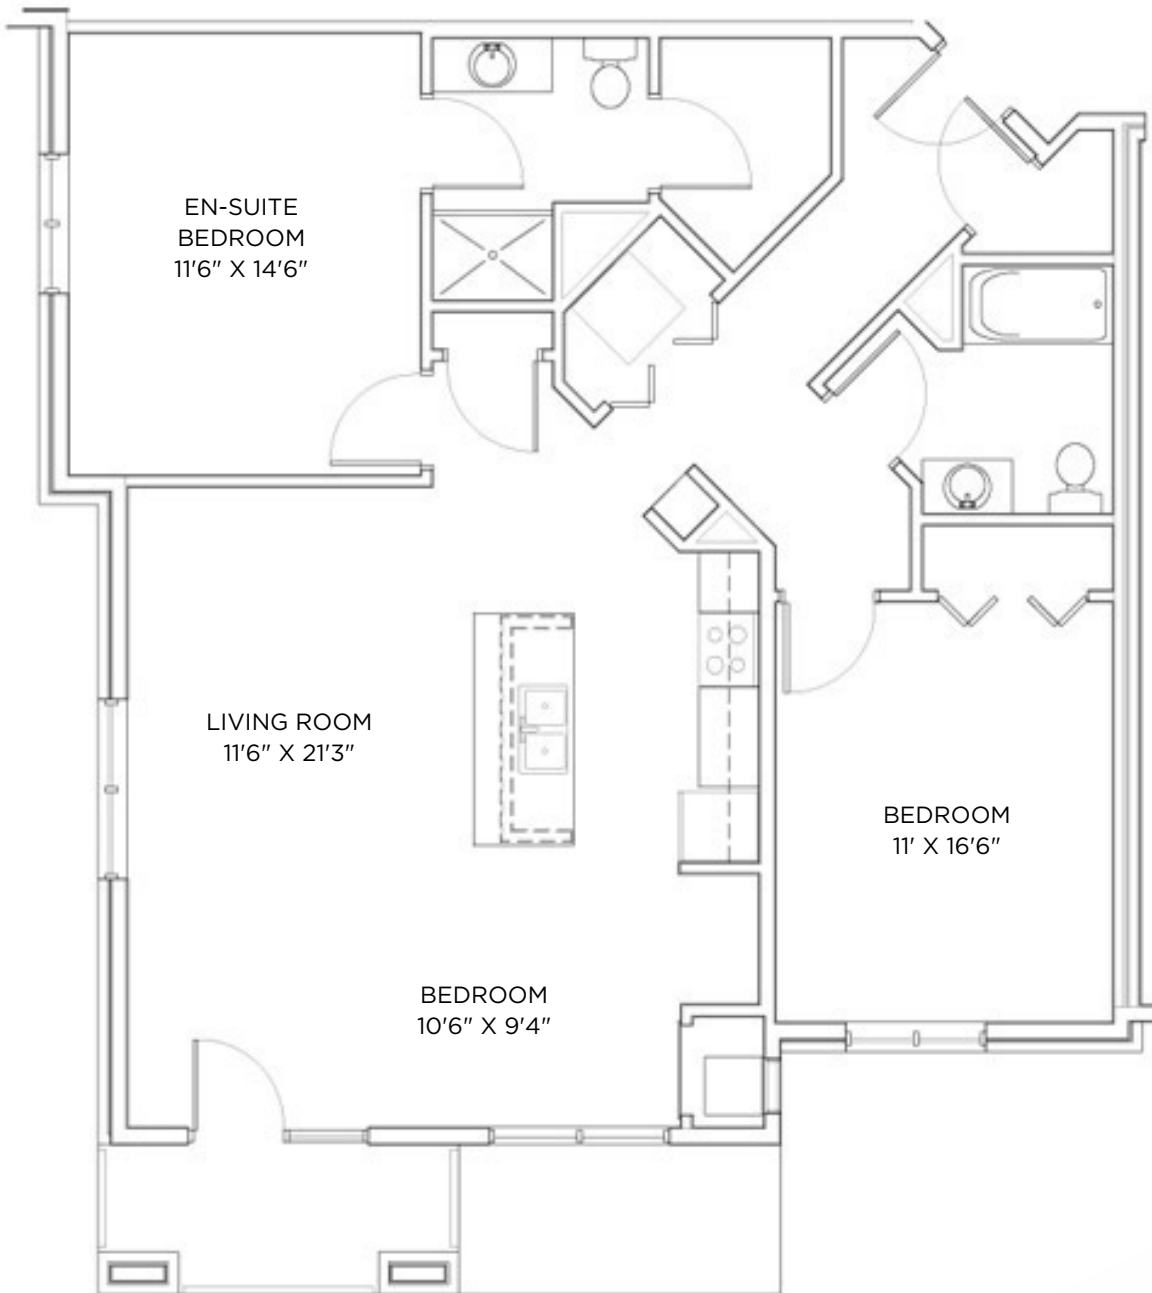

TYBERIUS TERRACE

Model: Klingon
Sq Ft: 1168
Bed: 2
Bath: 2

Floor plan and dimensions may vary

TYBERIUS TERRACE

Model: Klingon
Sq Ft: 1173
Bed: 2
Bath: 2

2

Floor plan and dimensions may vary

TYBERIUS TERRACE

Model: Klingon
Sq Ft: 1142
Bed: 2
Bath: 2

3

Floor plan and dimensions may vary

TYBERIUS TERRACE

Model: Klingon
Sq Ft: 1195
Bed: 2
Bath: 2

Floor plan and dimensions may vary

TYBERIUS TERRACE

Model: Klingon
Sq Ft: 1156
Bed: 2
Bath: 2

5

Floor plan and dimensions may vary

TYBERIUS TERRACE

Model: Klingon
Sq Ft: 1185
Bed: 2
Bath: 2

6

Floor plan and dimensions may vary