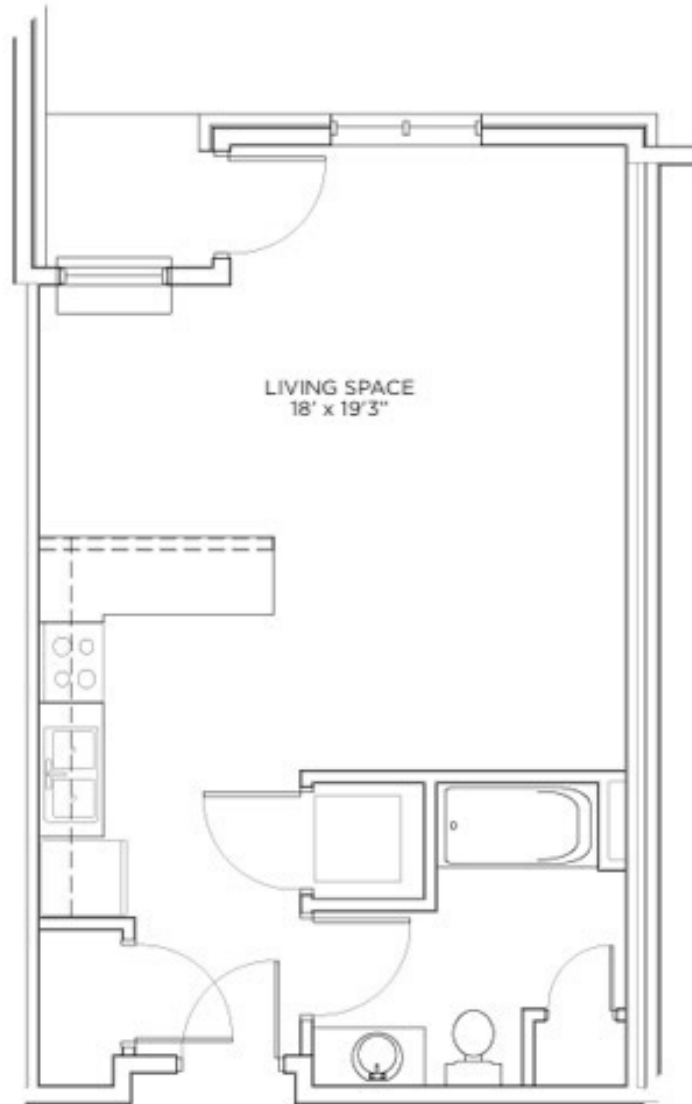

**Model:** Spock  
**Sq Ft:** 501  
**Bed:** Studio  
**Bath:** 1

Floor plan and dimensions may vary

3 UNIT 108, 208 - 501 SQ. FT.  
A-5B BUILDING #2

**Model:** Spock  
**Sq Ft:** 518  
**Bed:** Studio  
**Bath:** 1

Floor plan and dimensions may vary

3 UNIT 103, 203 - 518 SQ. FT.  
A-5J BUILDING #