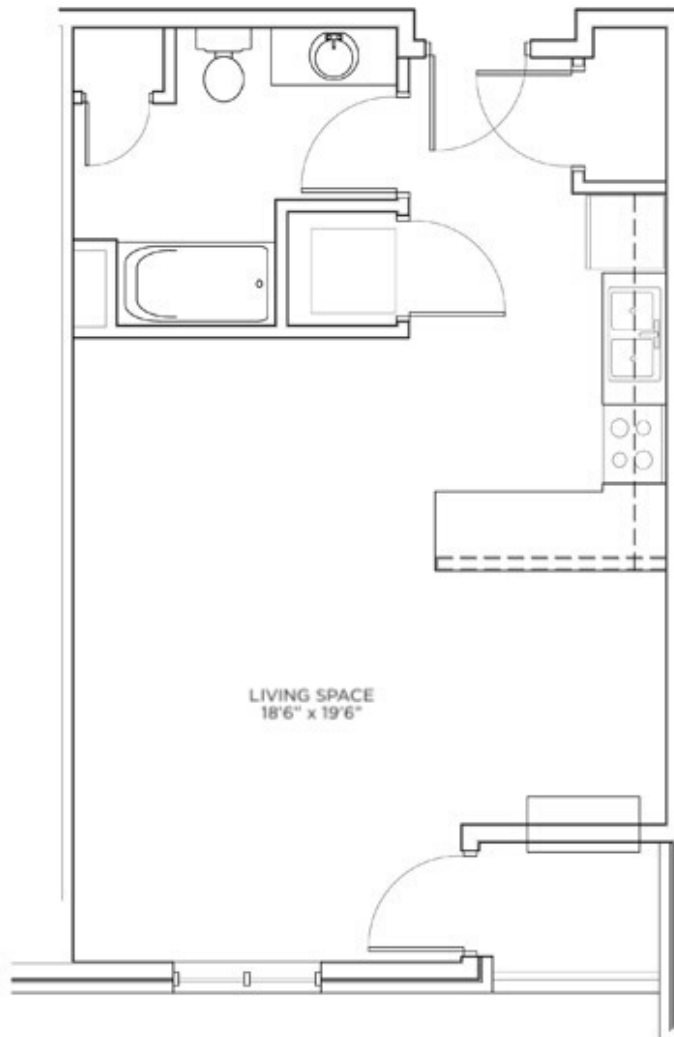

**Model:** Spock  
**Sq Ft:** 501  
**Bed:** Studio  
**Bath:** 1

Floor plan and dimensions may vary

3 UNIT 108, 208 - 501 SQ. FT.  
A-5B BUILDING #2

**Model:** Spock  
**Sq Ft:** 518  
**Bed:** Studio  
**Bath:** 1

Floor plan and dimensions may vary

3 UNIT 103, 203 - 518 SQ. FT.  
A-5J BUILDING #