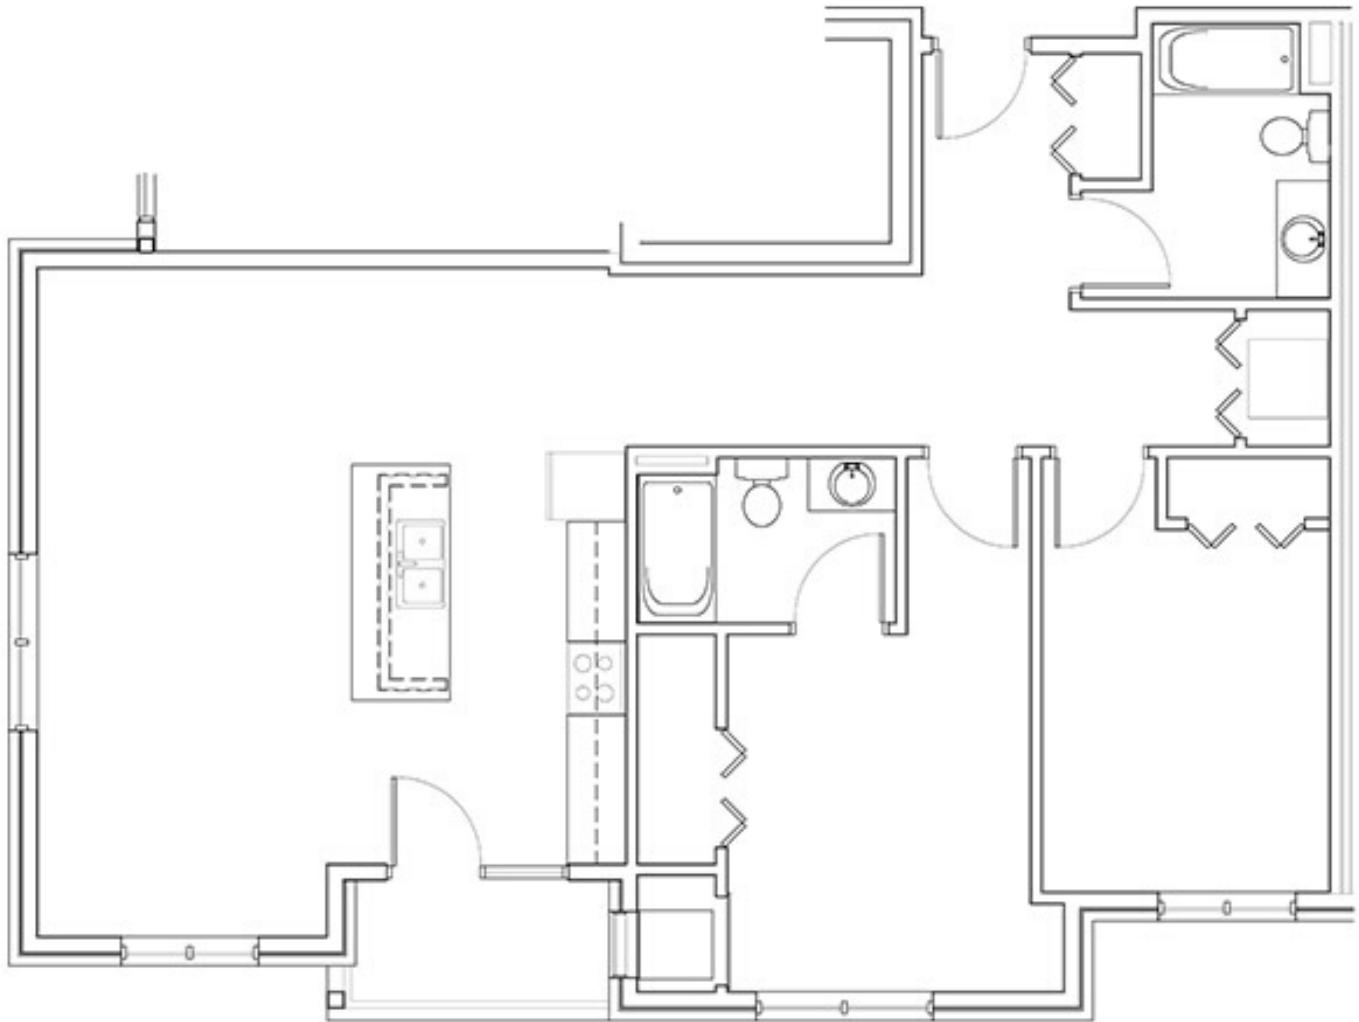

**Model:** Tribble  
**Sq Ft:** 1105  
**Bed:** 2  
**Bath:** 2

Floor plan and dimensions may vary

1 UNIT 101 - 1,105 SQ. FT.  
A-5J BUILDING #

**Model:** Tribble  
**Sq Ft:** 1172  
**Bed:** 2  
**Bath:** 2

Floor plan and dimensions may vary

2 UNIT 201, 301 - 1,172 SQ. FT.  
A-53 BUILDING #