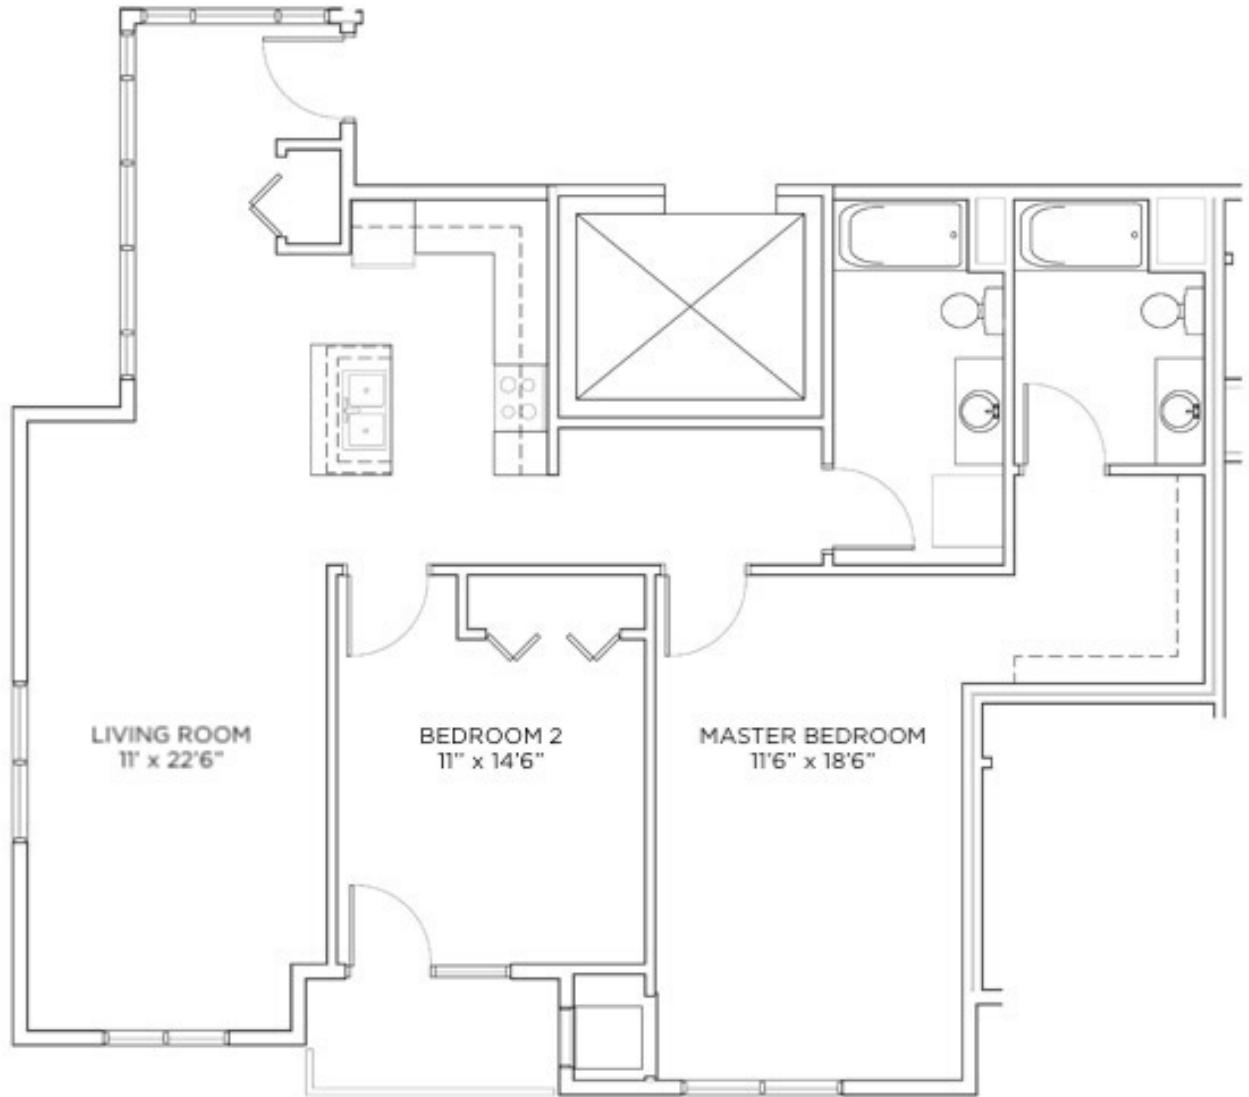

**Model:** Tribble  
**Sq Ft:** 1105  
**Bed:** 2  
**Bath:** 2

Floor plan and dimensions may vary

1 UNIT 101 - 1,105 SQ. FT.  
A-5J BUILDING #

**Model:** Tribble  
**Sq Ft:** 1172  
**Bed:** 2  
**Bath:** 2

Floor plan and dimensions may vary

2 UNIT 201, 301 - 1,172 SQ. FT.  
A-53 BUILDING #