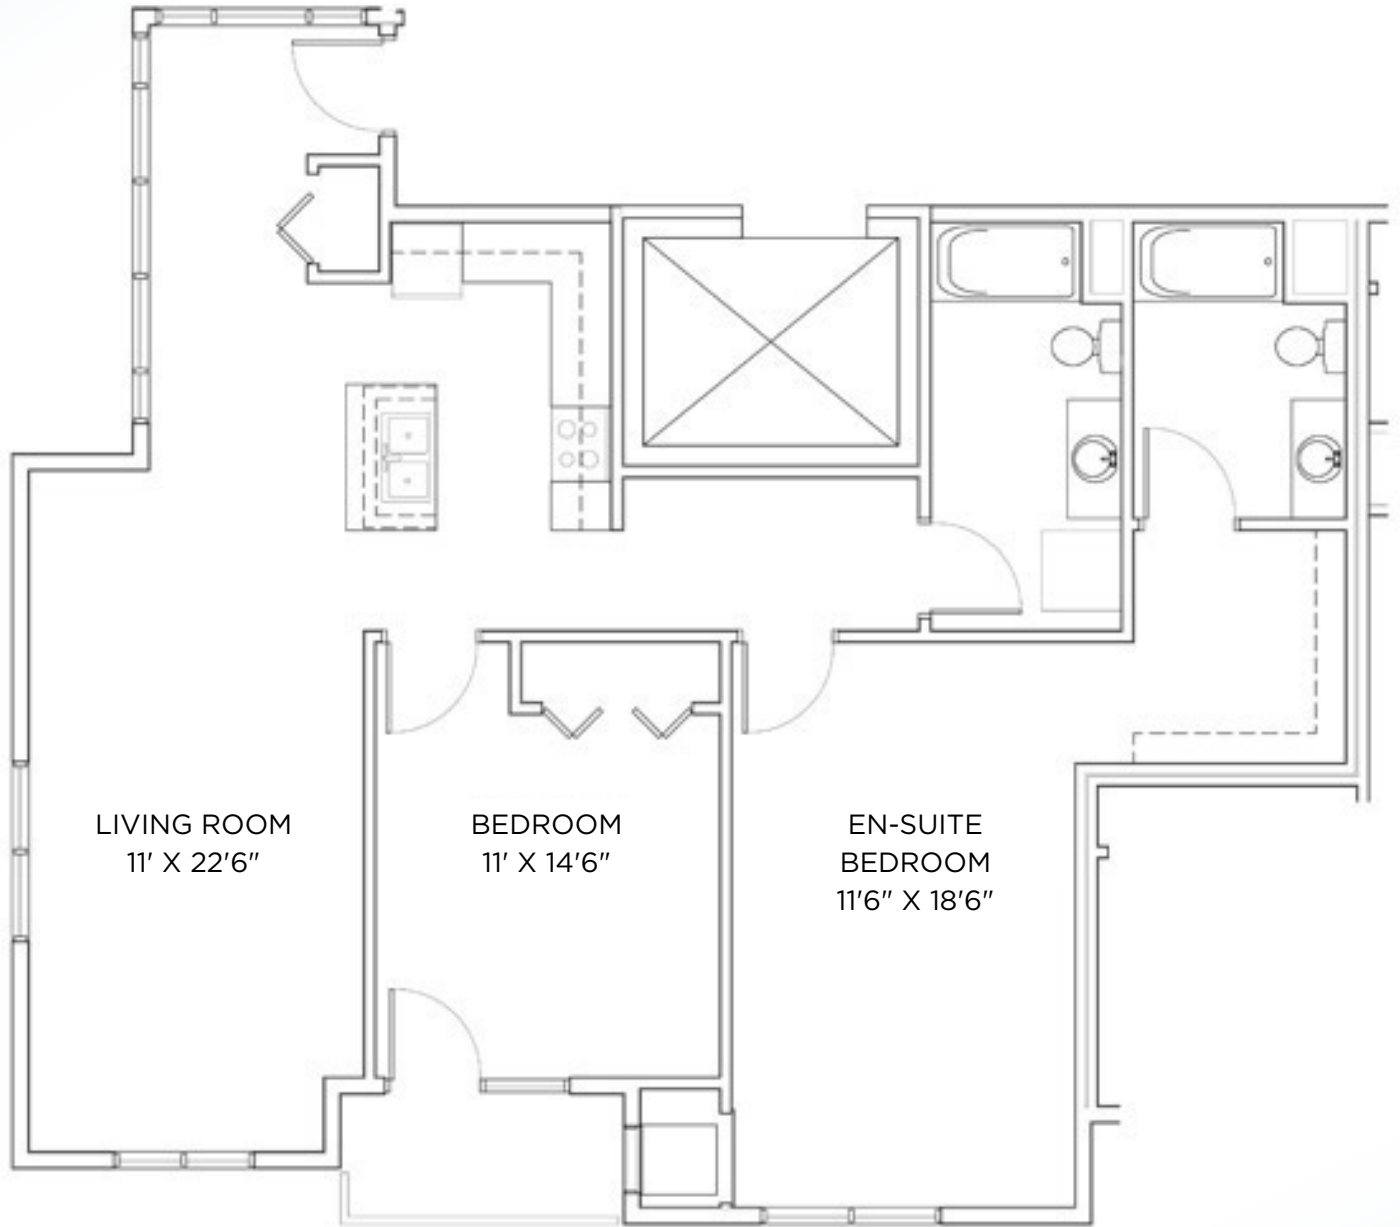

TYBERIUS TERRACE

Model: Tribble
Sq Ft: 1105
Bed: 2
Bath: 2

Floor plan and dimensions may vary

TYBERIUS TERRACE

Model: Tribble
Sq Ft: 1172
Bed: 2
Bath: 2

2

Floor plan and dimensions may vary