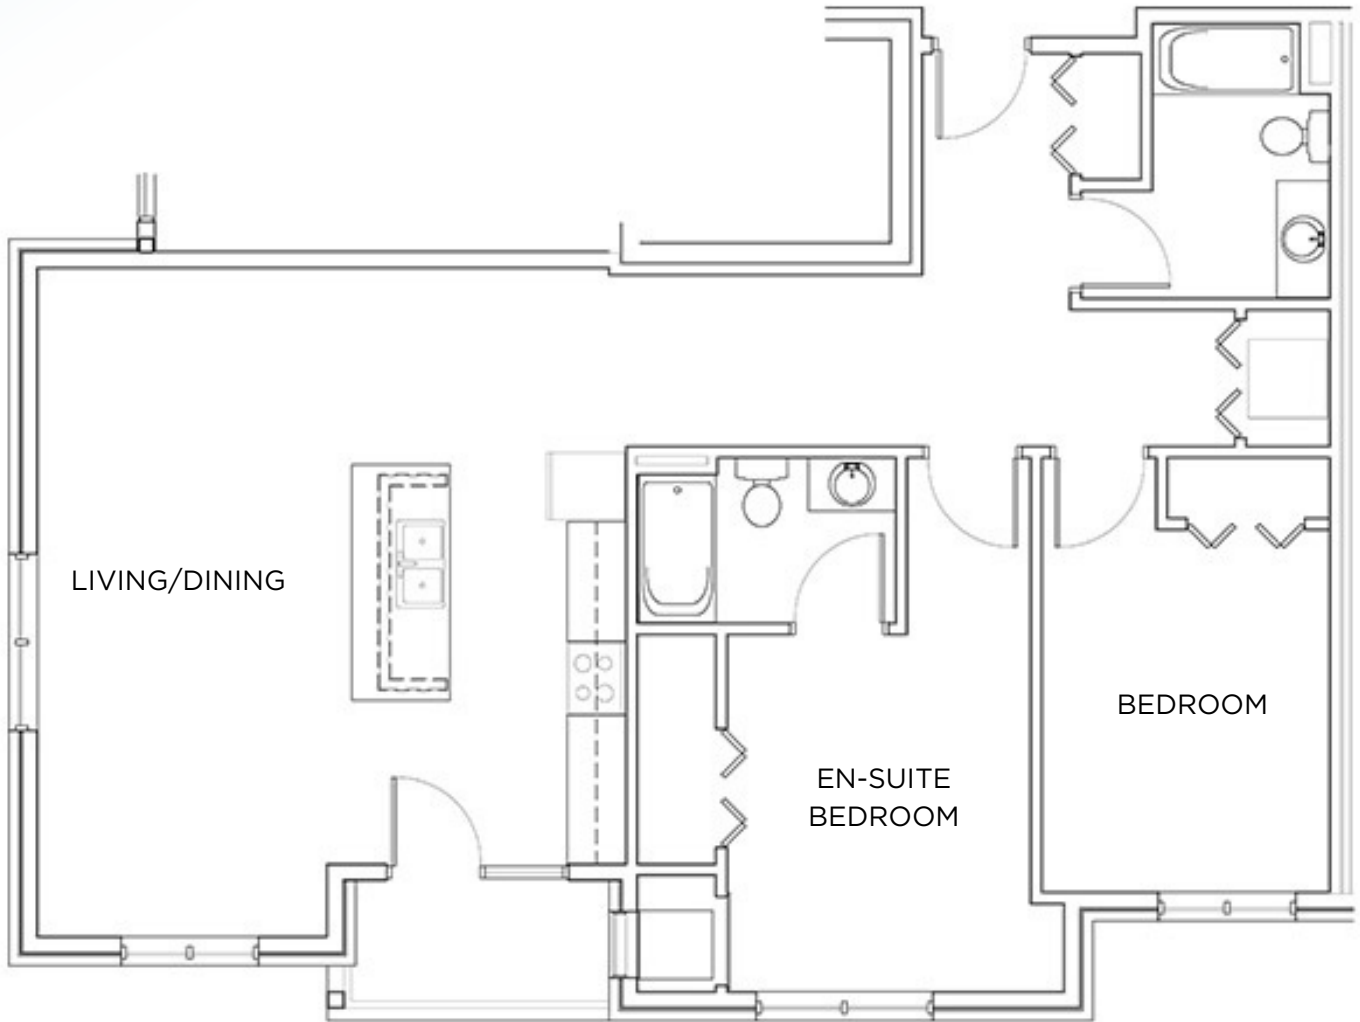

TYBERIUS TERRACE

Model: Tribble
Sq Ft: 1105
Bed: 2
Bath: 2

Floor plan and dimensions may vary

TYBERIUS TERRACE

Model: Tribble
Sq Ft: 1172
Bed: 2
Bath: 2

2

Floor plan and dimensions may vary