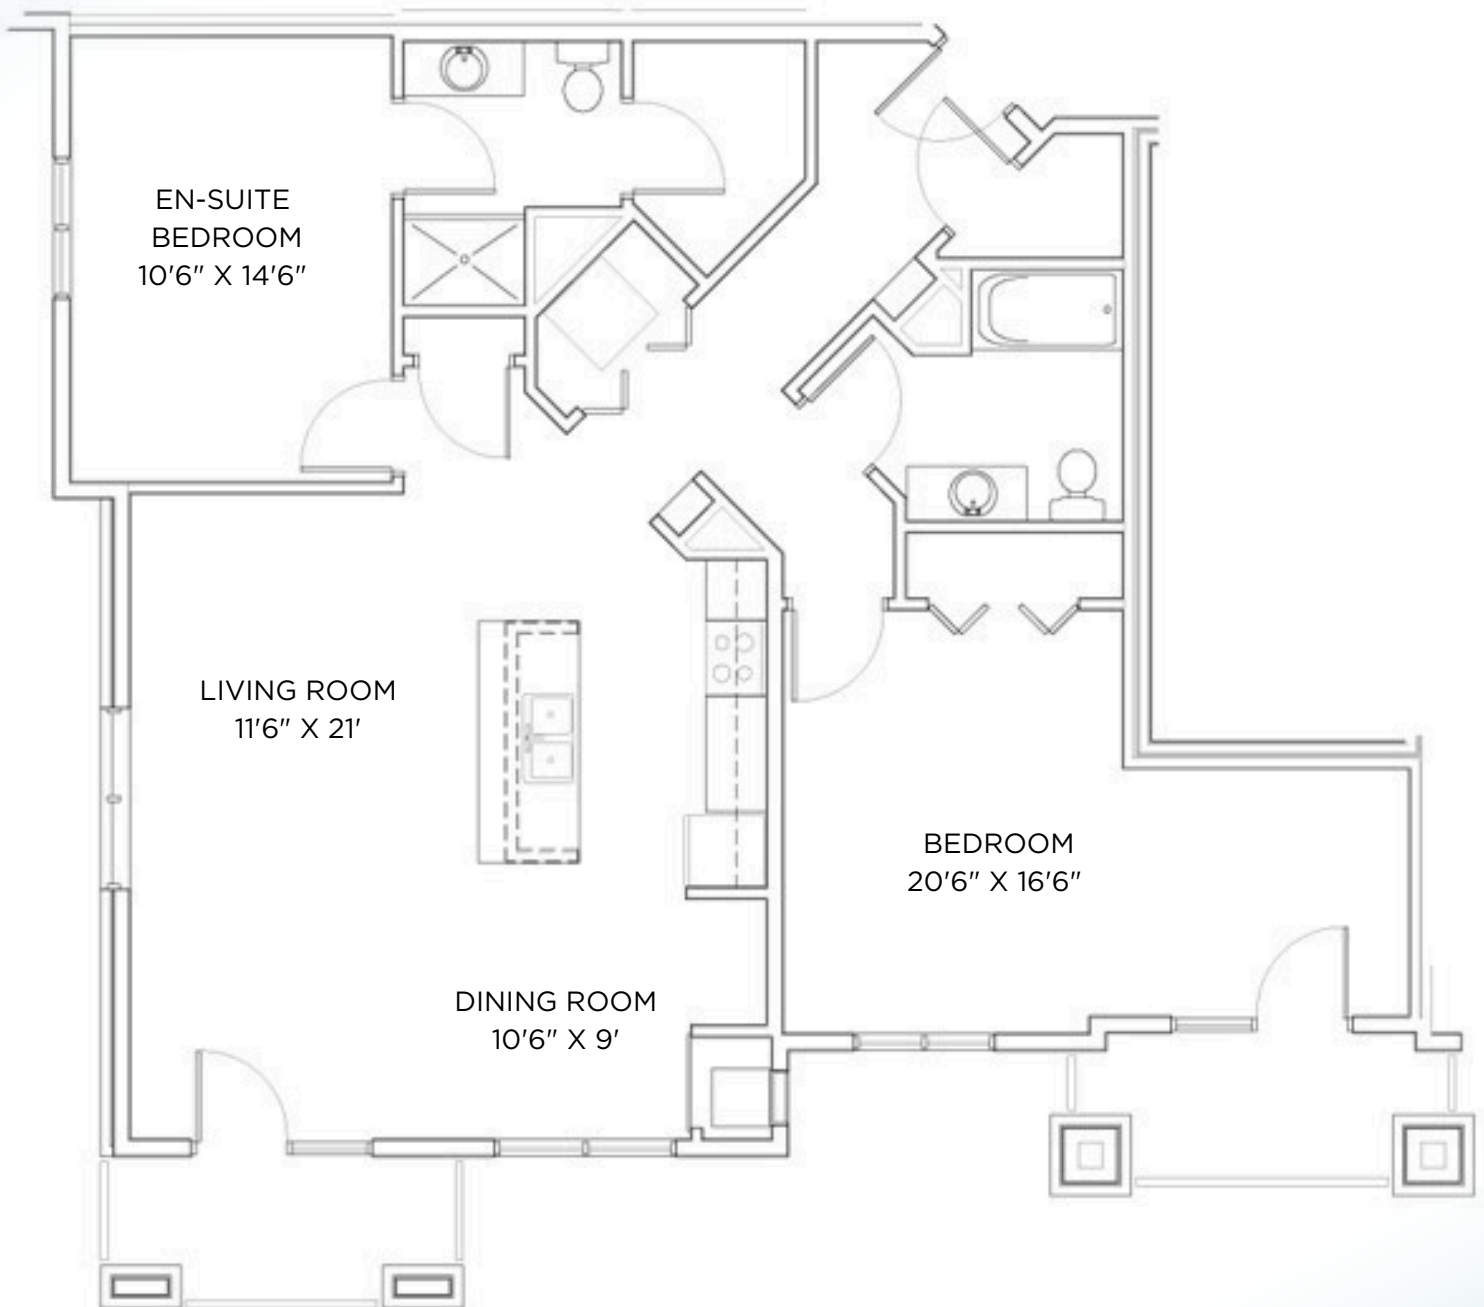

TYBERIUS TERRACE

Model: Voyager
Sq Ft: 1250
Bed: 2
Bath: 2

1

TYBERIUS TERRACE

Model: Voyager
Sq Ft: 1220
Bed: 2
Bath: 2

2

Floor plan and dimensions may vary

TYBERIUS TERRACE

Model: Voyager
Sq Ft: 1232
Bed: 2
Bath: 2

3

Floor plan and dimensions may vary