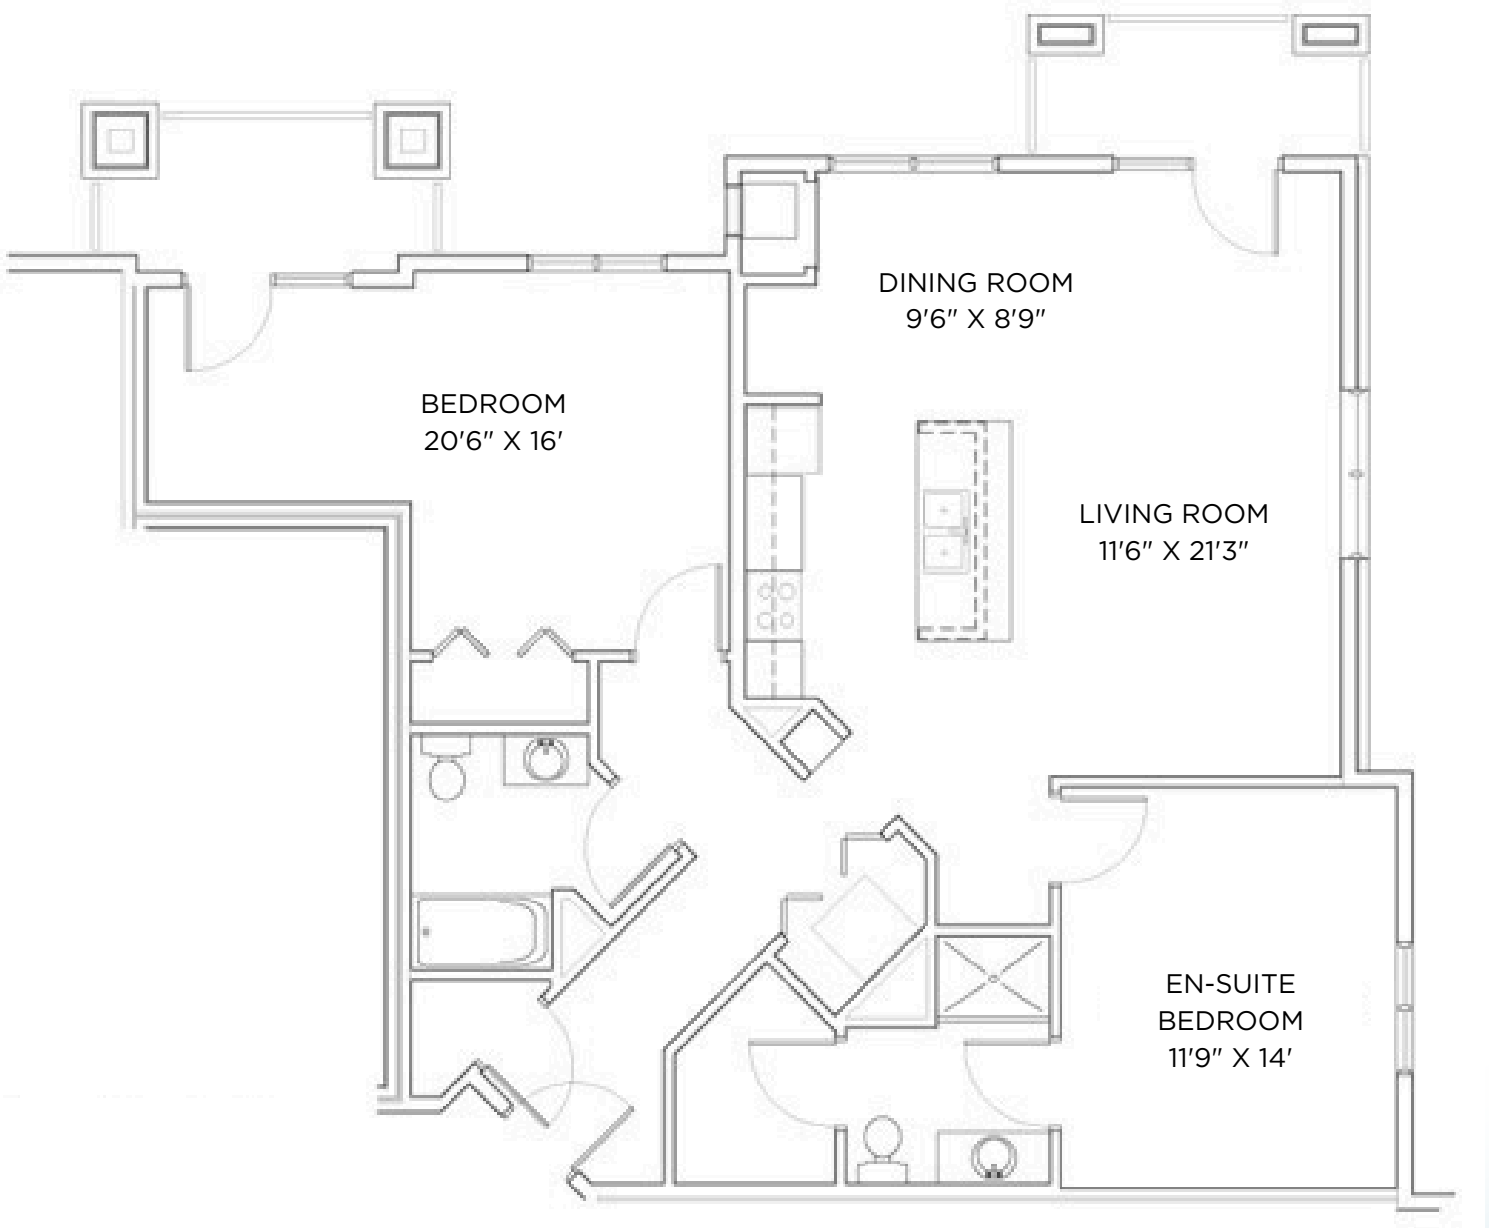

TYBERIUS TERRACE

Model: Voyager
Sq Ft: 1250
Bed: 2
Bath: 2

1

TYBERIUS TERRACE

Model: Voyager
Sq Ft: 1220
Bed: 2
Bath: 2

2

Floor plan and dimensions may vary

TYBERIUS TERRACE

Model: Voyager
Sq Ft: 1232
Bed: 2
Bath: 2

3

Floor plan and dimensions may vary