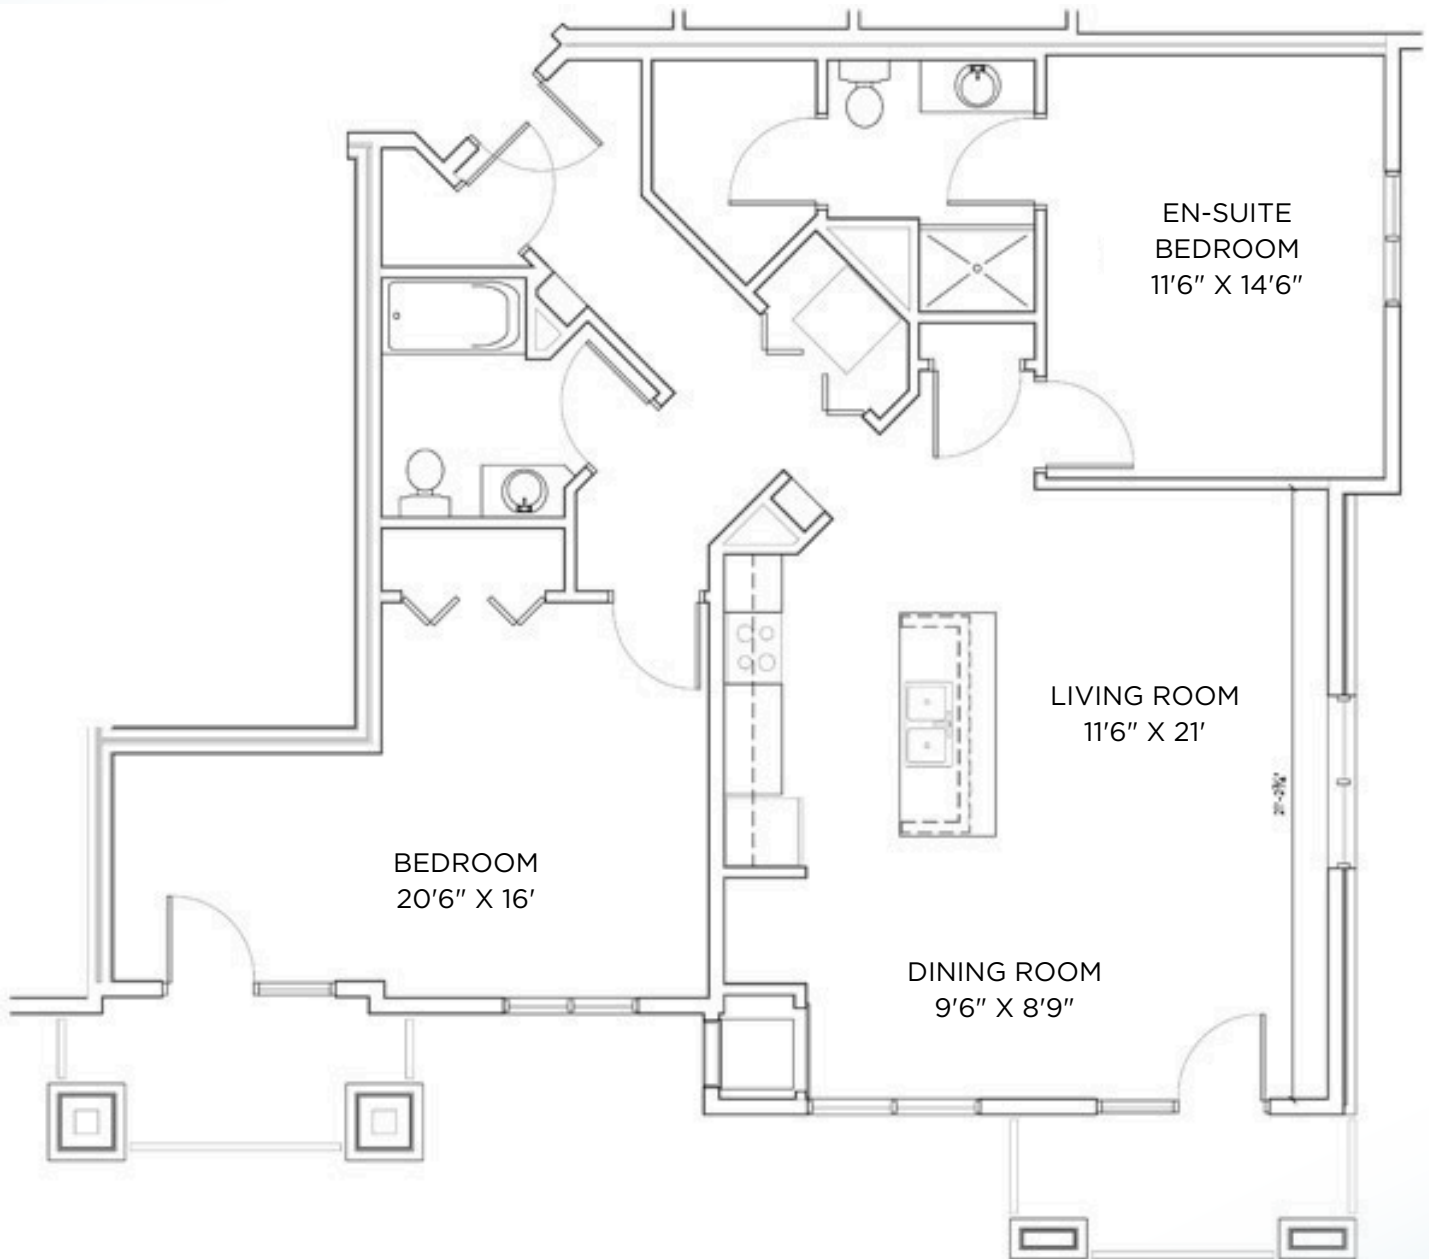

TYBERIUS TERRACE

Model: Voyager
Sq Ft: 1250
Bed: 2
Bath: 2

1

TYBERIUS TERRACE

Model: Voyager
Sq Ft: 1220
Bed: 2
Bath: 2

2

Floor plan and dimensions may vary

TYBERIUS TERRACE

Model: Voyager
Sq Ft: 1232
Bed: 2
Bath: 2

3

Floor plan and dimensions may vary