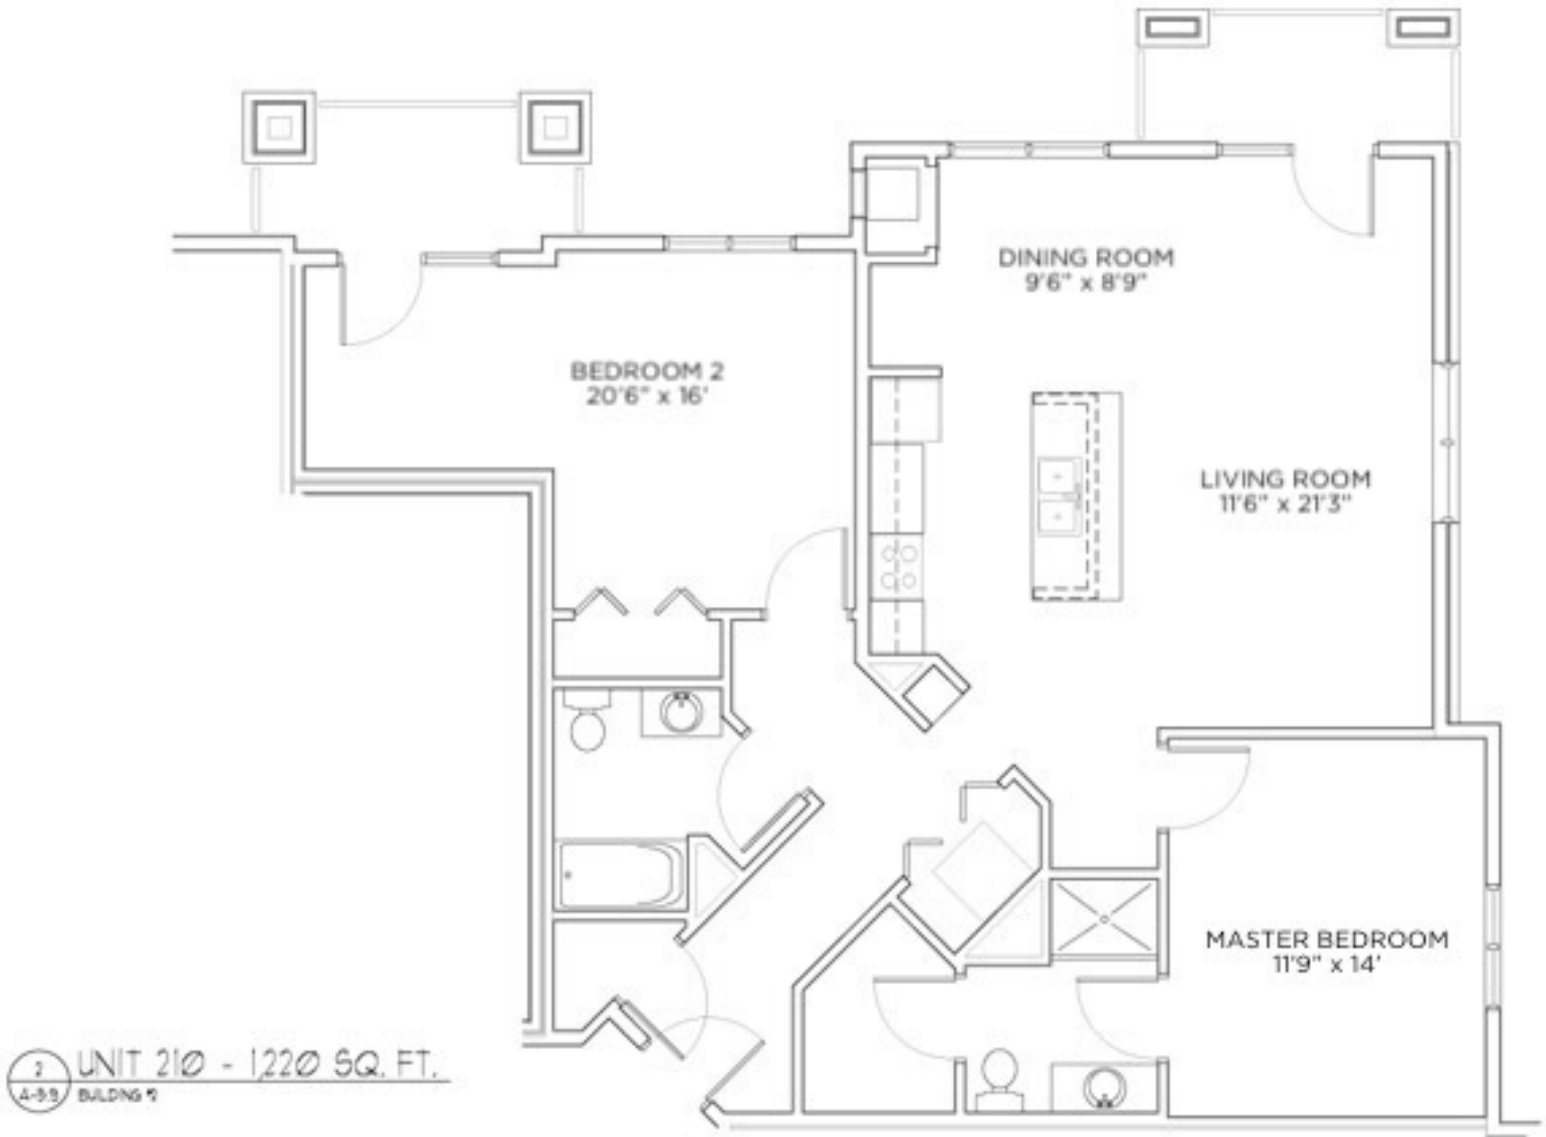

**Model:** Voyager  
**Sq Ft:** 1232  
**Bed:** 2  
**Bath:** 2

Floor plan and dimensions may vary

3 UNIT 209 - 1232 SQ. FT.  
4-53 BUILDING 1

**Model:** Voyager  
**Sq Ft:** 1220  
**Bed:** 2  
**Bath:** 2

Floor plan and dimensions may vary

Floor plan and dimensions may vary