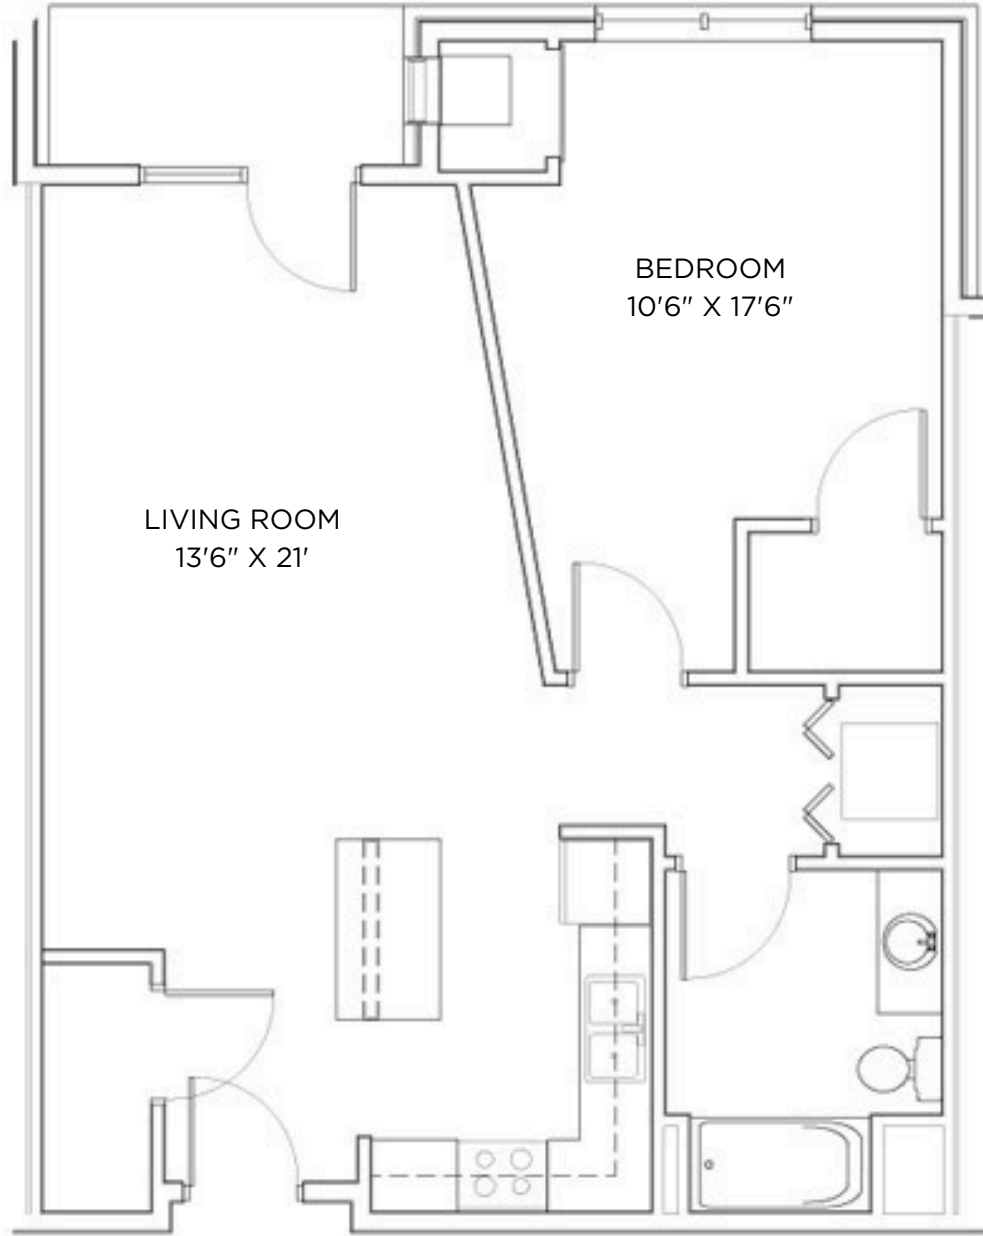

TYBERIUS TERRACE

Model: Vulcan
Sq Ft: 764
Bed: 1
Bath: 1

2

Floor plan and dimensions may vary