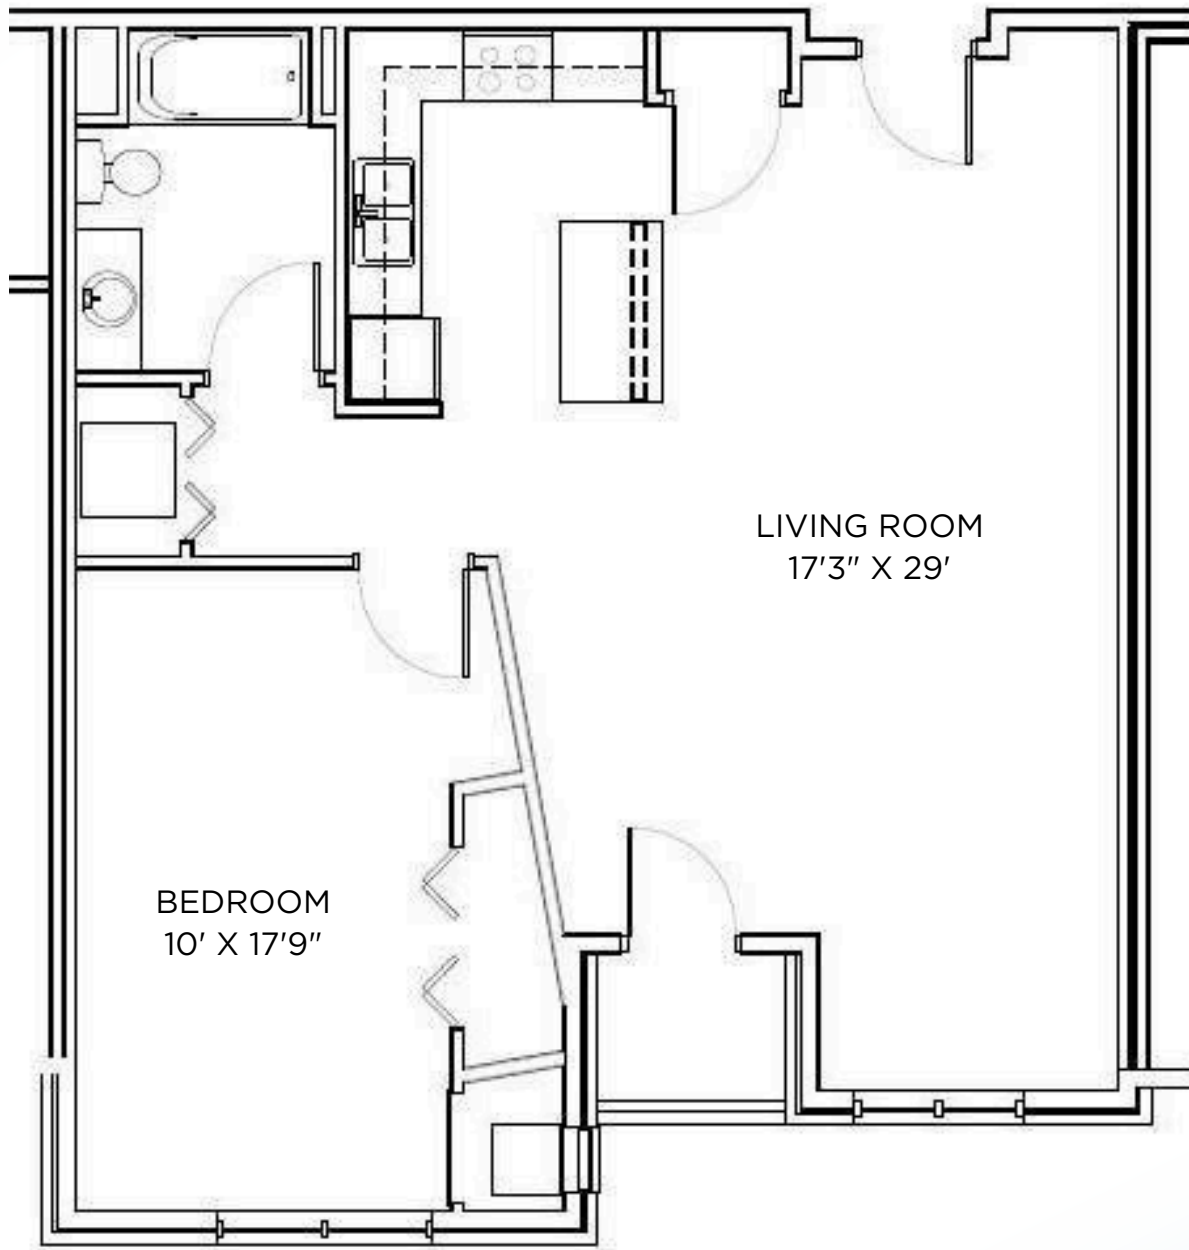

TYBERIUS TERRACE

Model: Vulcan
Sq Ft: 861
Bed: 1
Bath: 1

6

Floor plan and dimensions may vary