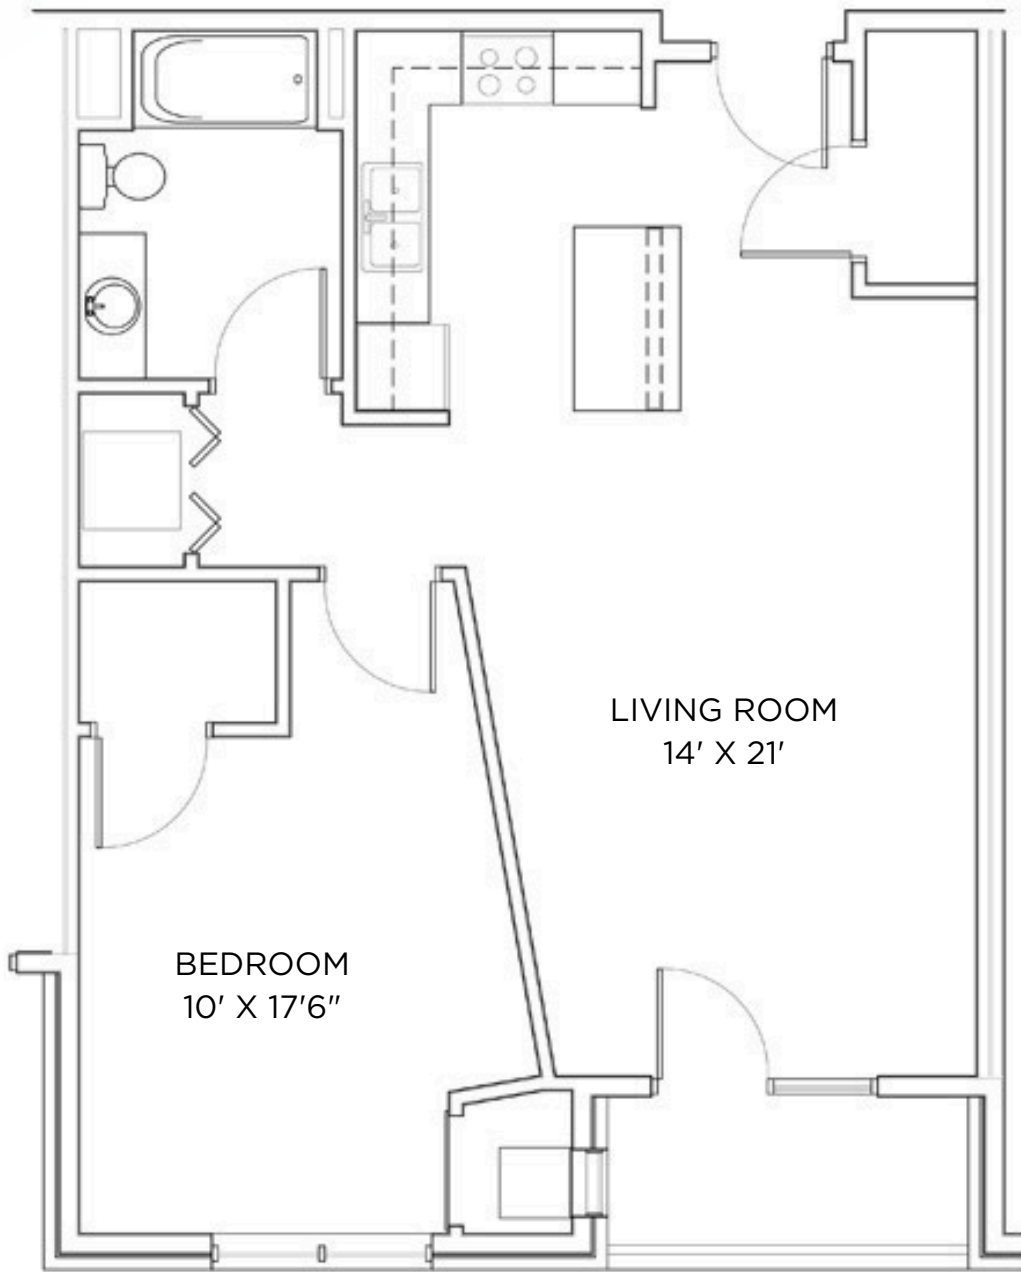

TYBERIUS TERRACE

Model: Vulcan
Sq Ft: 757
Bed: 1
Bath: 1

5

Floor plan and dimensions may vary