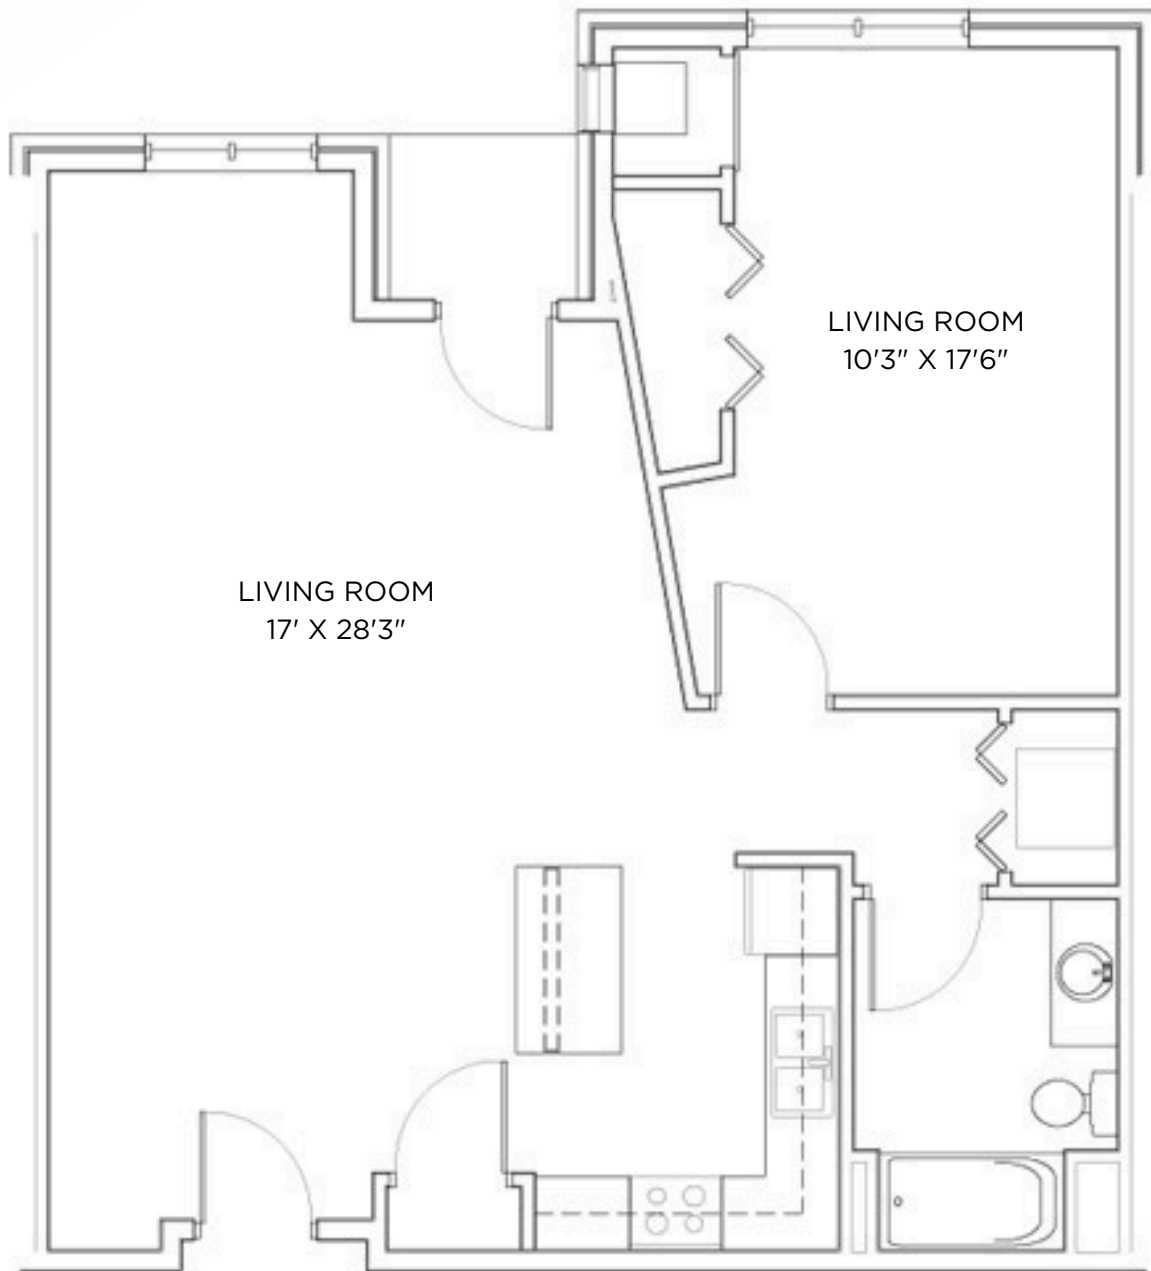

TYBERIUS TERRACE

Model: Vulcan
Sq Ft: 857
Bed: 1
Bath: 1

Floor plan and dimensions may vary