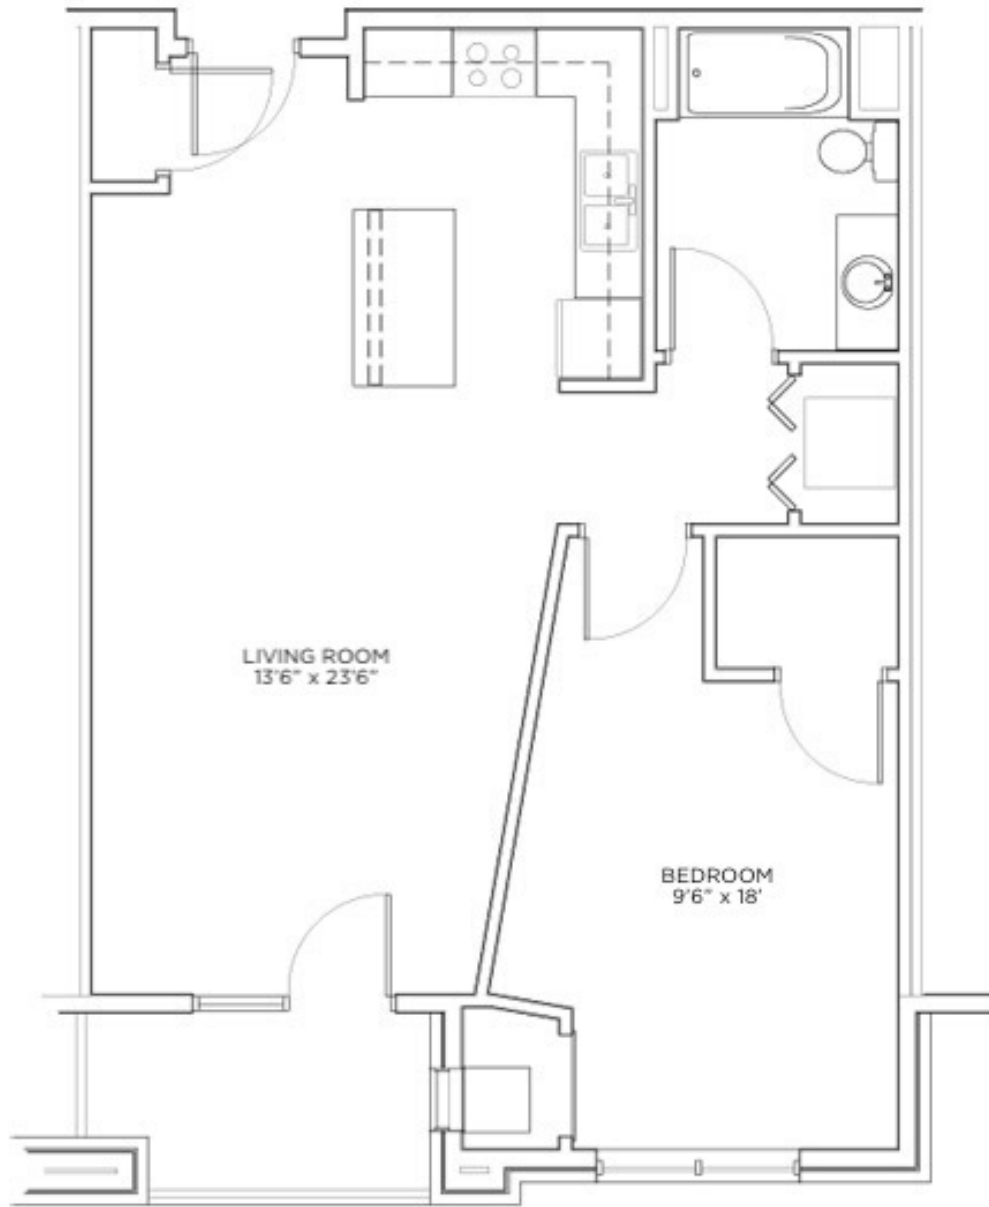

Model: Vulcan
Sq Ft: 857
Bed: 1
Bath: 1

Floor plan and dimensions may vary

3 UNIT 104, 204 - 857 SQ. FT.
A-5.1 BUILDING 2

Model: Vulcan
Sq Ft: 764
Bed: 1
Bath: 1

Floor plan and dimensions may vary

① UNIT 106, 206 - 764 SQ. FT.
A-58 BUILDING ?

Model: Vulcan
Sq Ft: 734
Bed: 1
Bath: 1

Floor plan and dimensions may vary

2 UNIT 109, 207, 209 - 734 SQ. FT.
A-52 BUILDING 2

Model: Vulcan
Sq Ft: 648
Bed: 1
Bath: 1

Floor plan and dimensions may vary

4 UNIT 104, 204 - 648 SQ. FT.
A-51 BUILDING #

Model: Vulcan
Sq Ft: 757
Bed: 1
Bath: 1

Floor plan and dimensions may vary

5 UNIT 105, 205 - 757 SQ. FT.
A-5J BUILDING #

TYBERIUS TERRACE

Model: Vulcan

Sq Ft: 861

Bed: 1

Bath: 1

Floor plan and dimensions may vary

UNIT 10T, 20T - 861 SQ. FT.
BUILDING #

jdmccormick.com 608.819.6500

Model: Vulcan
Sq Ft: 739
Bed: 1
Bath: 1

Floor plan and dimensions may vary

1 UNIT 108, 206, 208 - 739 SQ. FT.
A-52 BUILDING #