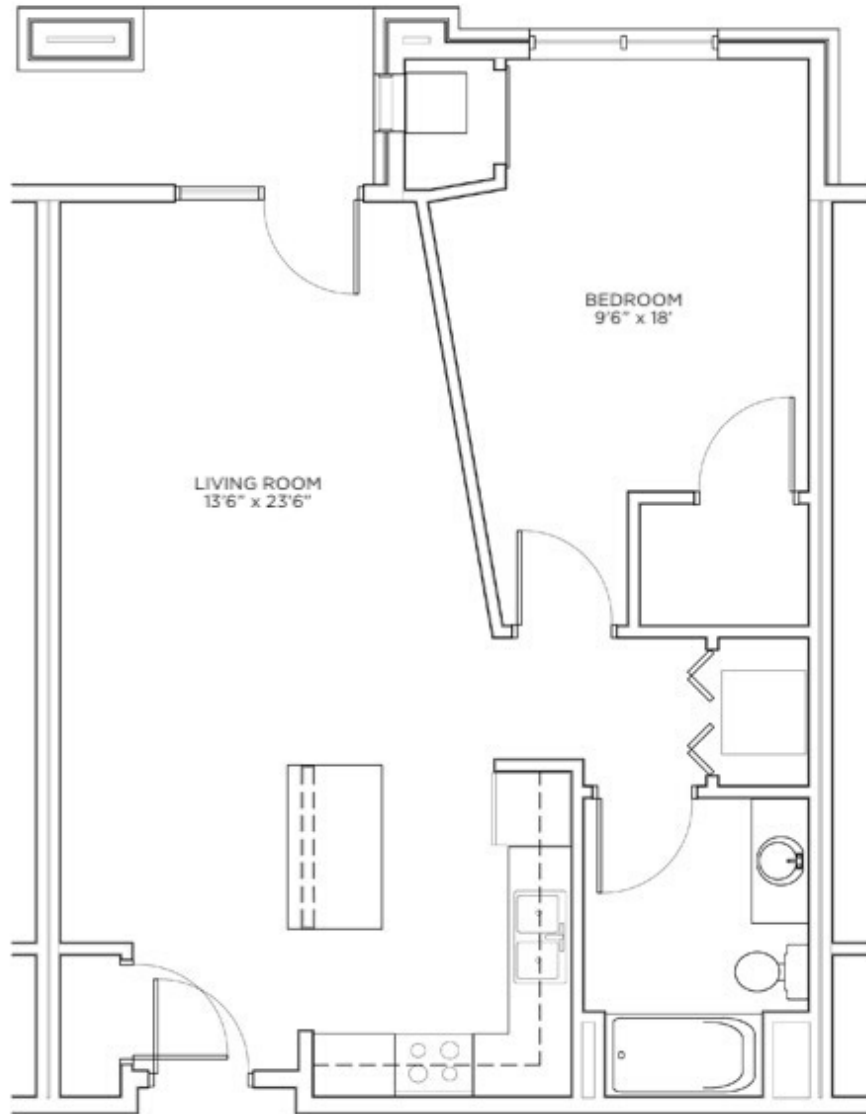

Model: Vulcan
Sq Ft: 857
Bed: 1
Bath: 1

Floor plan and dimensions may vary

3 UNIT 104, 204 - 857 SQ. FT.
A-5.1 BUILDING 2

Model: Vulcan
Sq Ft: 764
Bed: 1
Bath: 1

Floor plan and dimensions may vary

① UNIT 106, 206 - 764 SQ. FT.
A-58 BUILDING ?

Model: Vulcan
Sq Ft: 734
Bed: 1
Bath: 1

Floor plan and dimensions may vary

2 UNIT 109, 207, 209 - 734 SQ. FT.
A-52 BUILDING 2

Model: Vulcan
Sq Ft: 648
Bed: 1
Bath: 1

Floor plan and dimensions may vary

4 UNIT 104, 204 - 648 SQ. FT.
A-51 BUILDING #

Model: Vulcan
Sq Ft: 757
Bed: 1
Bath: 1

Floor plan and dimensions may vary

5 UNIT 105, 205 - 757 SQ. FT.
A-5J BUILDING #

TYBERIUS TERRACE

Model: Vulcan

Sq Ft: 861

Bed: 1

Bath: 1

Floor plan and dimensions may vary

UNIT 10T, 20T - 861 SQ. FT.
BUILDING #

jdmccormick.com 608.819.6500

Model: Vulcan
Sq Ft: 739
Bed: 1
Bath: 1

Floor plan and dimensions may vary

1 UNIT 108, 206, 208 - 739 SQ. FT.
A-52 BUILDING #