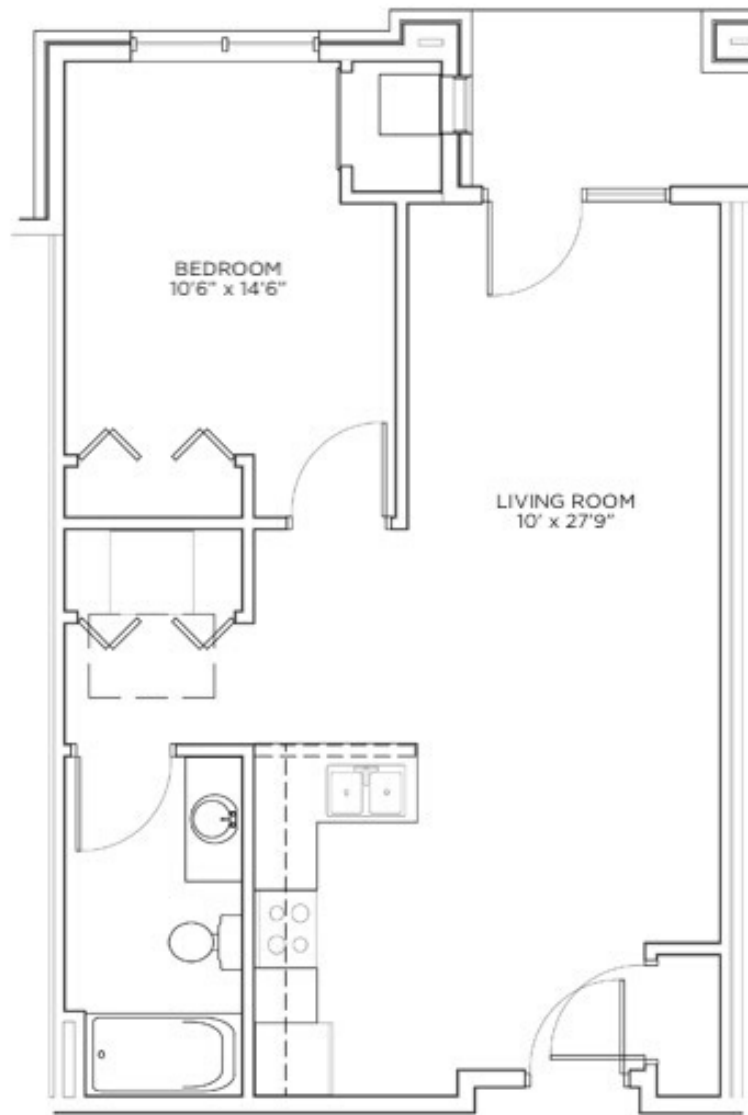

Model: Vulcan
Sq Ft: 857
Bed: 1
Bath: 1

Floor plan and dimensions may vary

3 UNIT 104, 204 - 857 SQ. FT.
A-5.1 BUILDING 2

Model: Vulcan
Sq Ft: 764
Bed: 1
Bath: 1

Floor plan and dimensions may vary

① UNIT 106, 206 - 764 SQ. FT.
A-58 BUILDING ?

Model: Vulcan
Sq Ft: 734
Bed: 1
Bath: 1

Floor plan and dimensions may vary

2 UNIT 109, 207, 209 - 734 SQ. FT.
A-52 BUILDING 2

Model: Vulcan
Sq Ft: 648
Bed: 1
Bath: 1

Floor plan and dimensions may vary

4 UNIT 104, 204 - 648 SQ. FT.
A-51 BUILDING #

Model: Vulcan
Sq Ft: 757
Bed: 1
Bath: 1

Floor plan and dimensions may vary

5 UNIT 105, 205 - 757 SQ. FT.
A-5J BUILDING #

TYBERIUS TERRACE

Model: Vulcan

Sq Ft: 861

Bed: 1

Bath: 1

Floor plan and dimensions may vary

UNIT 10T, 20T - 861 SQ. FT.
BUILDING #

jdmccormick.com 608.819.6500

Model: Vulcan
Sq Ft: 739
Bed: 1
Bath: 1

Floor plan and dimensions may vary

1 UNIT 108, 206, 208 - 739 SQ. FT.
A-52 BUILDING #