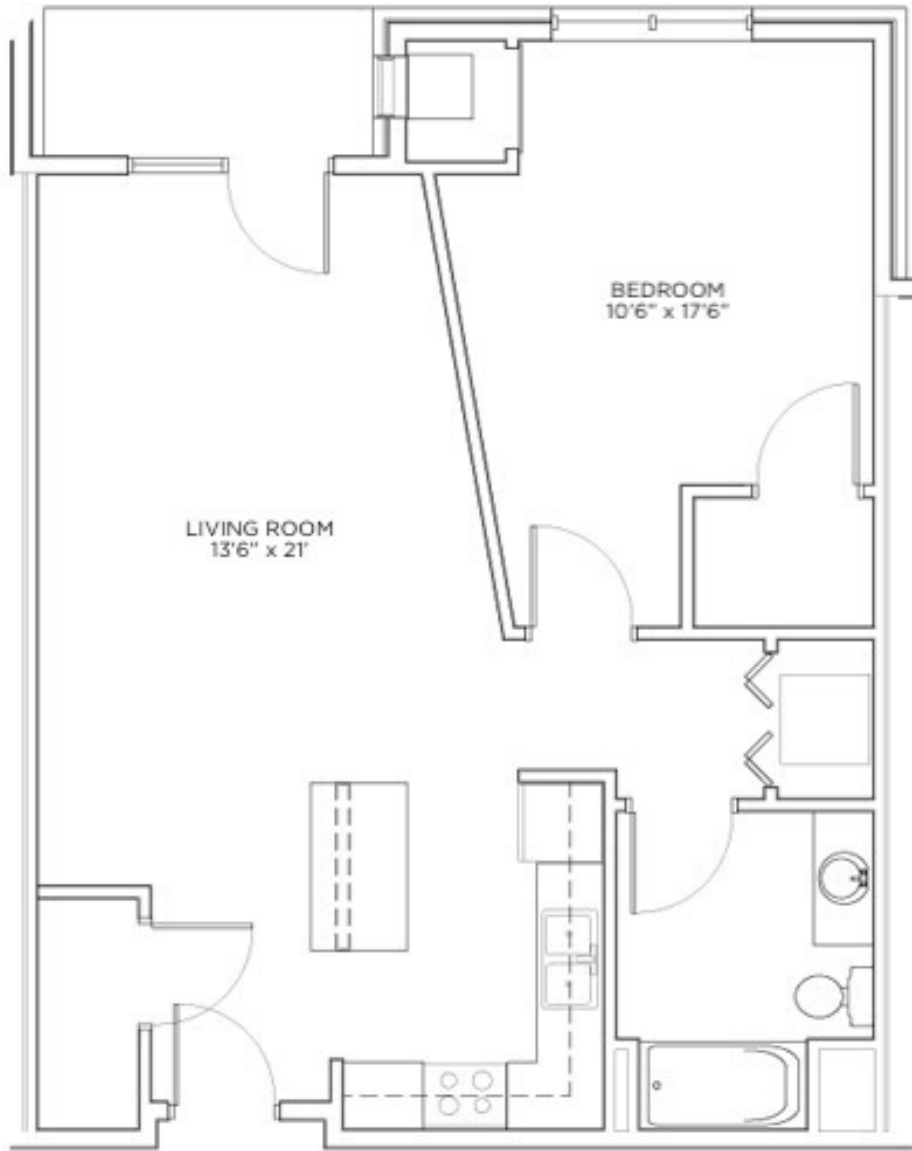

Model: Vulcan
Sq Ft: 857
Bed: 1
Bath: 1

Floor plan and dimensions may vary

3 UNIT 104, 204 - 857 SQ. FT.
A-5.1 BUILDING 2

Model: Vulcan
Sq Ft: 764
Bed: 1
Bath: 1

Floor plan and dimensions may vary

① UNIT 106, 206 - 764 SQ. FT.
A-58 BUILDING ?

Model: Vulcan
Sq Ft: 734
Bed: 1
Bath: 1

Floor plan and dimensions may vary

2 UNIT 109, 207, 209 - 734 SQ. FT.
A-52 BUILDING 2

Model: Vulcan
Sq Ft: 648
Bed: 1
Bath: 1

Floor plan and dimensions may vary

4 UNIT 104, 204 - 648 SQ. FT.
A-51 BUILDING #

Model: Vulcan
Sq Ft: 757
Bed: 1
Bath: 1

Floor plan and dimensions may vary

5 UNIT 105, 205 - 757 SQ. FT.
A-5J BUILDING #

TYBERIUS TERRACE

Model: Vulcan

Sq Ft: 861

Bed: 1

Bath: 1

Floor plan and dimensions may vary

UNIT 10T, 20T - 861 SQ. FT.
BUILDING #

jdmccormick.com 608.819.6500

Model: Vulcan
Sq Ft: 739
Bed: 1
Bath: 1

Floor plan and dimensions may vary

1 UNIT 108, 206, 208 - 739 SQ. FT.
A-52 BUILDING #