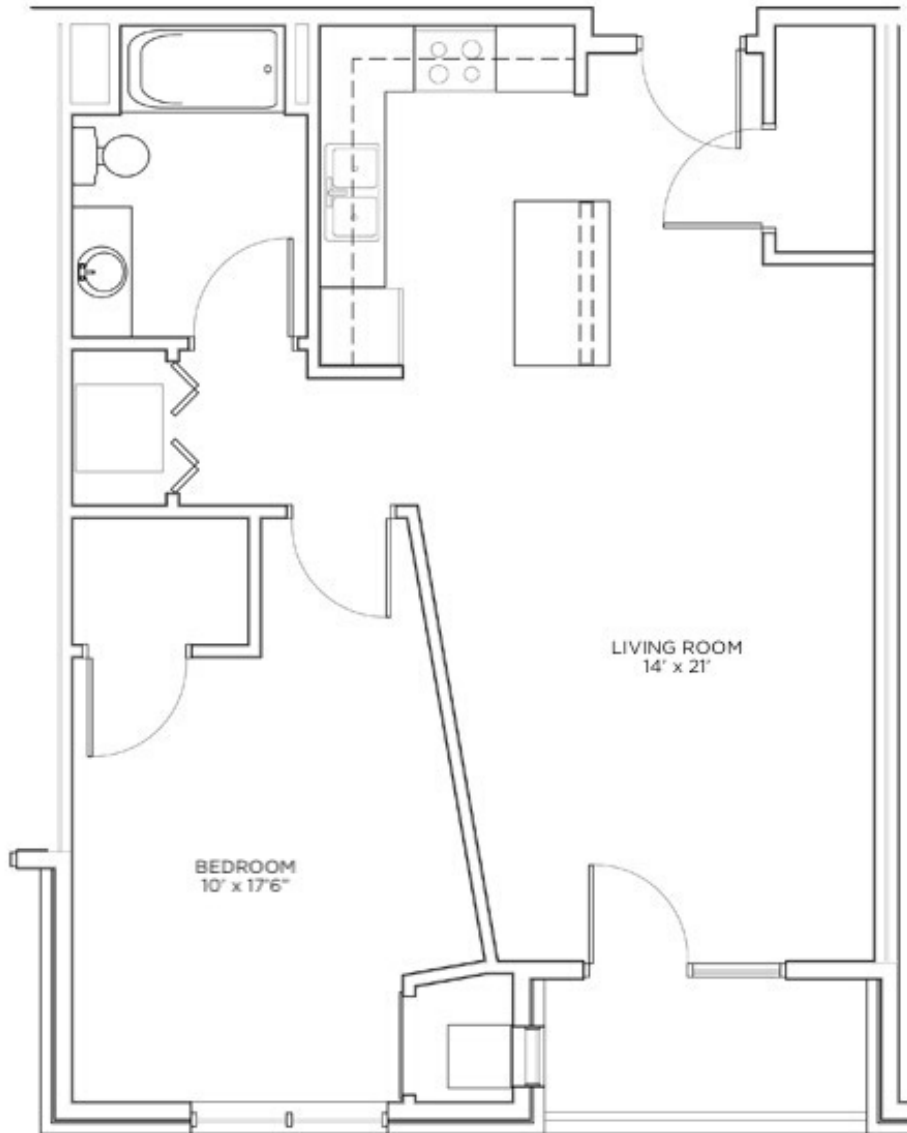

Model: Vulcan
Sq Ft: 857
Bed: 1
Bath: 1

Floor plan and dimensions may vary

3 UNIT 104, 204 - 857 SQ. FT.
A-5.1 BUILDING 2

Model: Vulcan
Sq Ft: 764
Bed: 1
Bath: 1

Floor plan and dimensions may vary

① UNIT 106, 206 - 764 SQ. FT.
A-58 BUILDING ?

Model: Vulcan
Sq Ft: 734
Bed: 1
Bath: 1

Floor plan and dimensions may vary

2 UNIT 109, 207, 209 - 734 SQ. FT.
A-52 BUILDING 2

Model: Vulcan
Sq Ft: 648
Bed: 1
Bath: 1

Floor plan and dimensions may vary

4 UNIT 104, 204 - 648 SQ. FT.
A-51 BUILDING #

Model: Vulcan
Sq Ft: 757
Bed: 1
Bath: 1

Floor plan and dimensions may vary

5 UNIT 105, 205 - 757 SQ. FT.
A-5J BUILDING #

TYBERIUS TERRACE

Model: Vulcan

Sq Ft: 861

Bed: 1

Bath: 1

Floor plan and dimensions may vary

UNIT 10T, 20T - 861 SQ. FT.
BUILDING #

jdmccormick.com 608.819.6500

Model: Vulcan
Sq Ft: 739
Bed: 1
Bath: 1

Floor plan and dimensions may vary

1 UNIT 108, 206, 208 - 739 SQ. FT.
A-52 BUILDING #