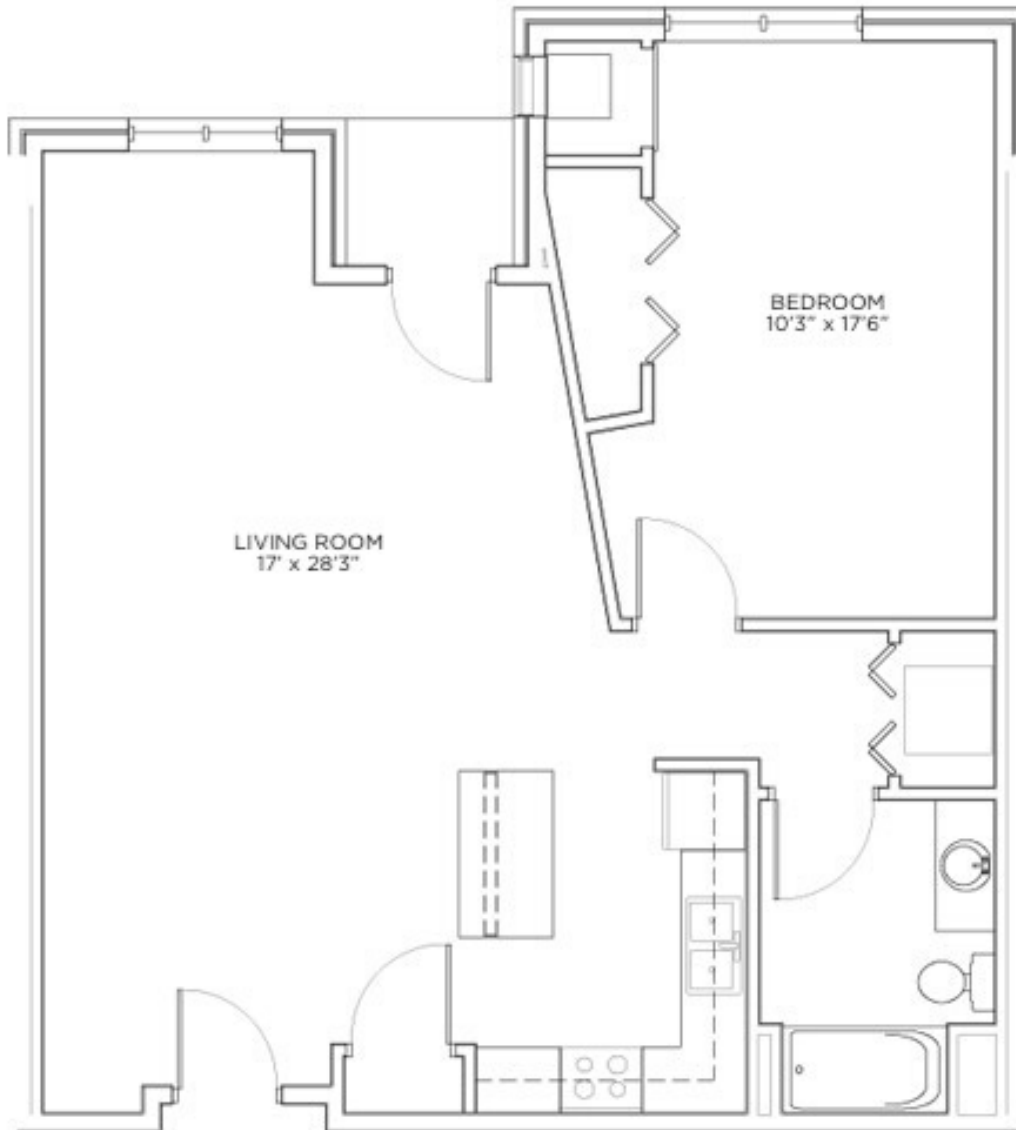

Model: Vulcan
Sq Ft: 857
Bed: 1
Bath: 1

Floor plan and dimensions may vary

3 UNIT 104, 204 - 857 SQ. FT.
A-5.1 BUILDING 2

Model: Vulcan
Sq Ft: 764
Bed: 1
Bath: 1

Floor plan and dimensions may vary

① UNIT 106, 206 - 764 SQ. FT.
A-58 BUILDING ?

Model: Vulcan
Sq Ft: 734
Bed: 1
Bath: 1

Floor plan and dimensions may vary

2 UNIT 109, 207, 209 - 734 SQ. FT.
A-52 BUILDING 2

Model: Vulcan
Sq Ft: 648
Bed: 1
Bath: 1

Floor plan and dimensions may vary

4 UNIT 104, 204 - 648 SQ. FT.
A-51 BUILDING #

Model: Vulcan
Sq Ft: 757
Bed: 1
Bath: 1

Floor plan and dimensions may vary

5 UNIT 105, 205 - 757 SQ. FT.
A-5J BUILDING #

TYBERIUS TERRACE

Model: Vulcan

Sq Ft: 861

Bed: 1

Bath: 1

Floor plan and dimensions may vary

UNIT 10T, 20T - 861 SQ. FT.
BUILDING #

jdmccormick.com 608.819.6500

Model: Vulcan
Sq Ft: 739
Bed: 1
Bath: 1

Floor plan and dimensions may vary

1 UNIT 108, 206, 208 - 739 SQ. FT.
A-52 BUILDING #