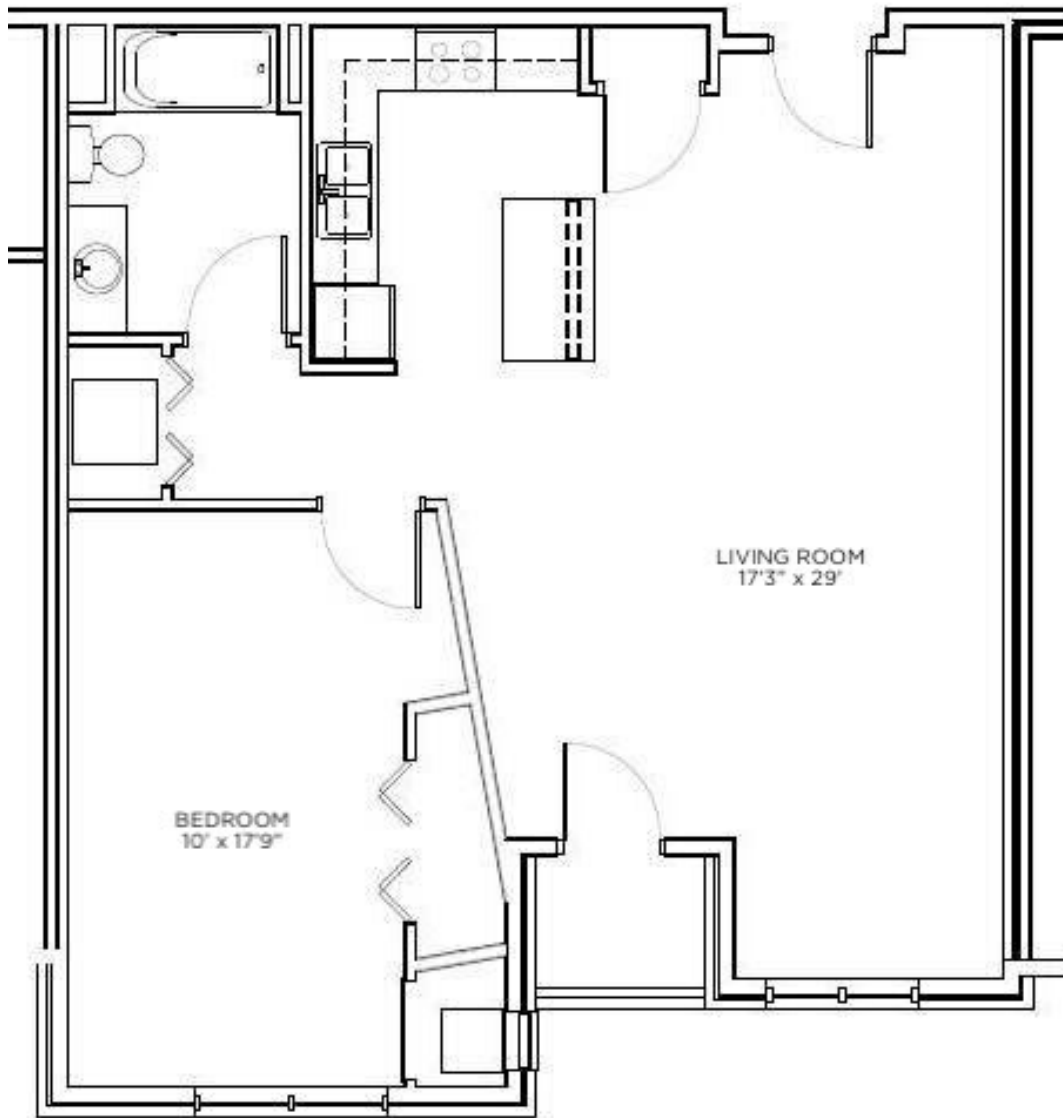

Model: Vulcan
Sq Ft: 857
Bed: 1
Bath: 1

Floor plan and dimensions may vary

3 UNIT 104, 204 - 857 SQ. FT.
A-5.1 BUILDING 2

Model: Vulcan
Sq Ft: 764
Bed: 1
Bath: 1

Floor plan and dimensions may vary

① UNIT 106, 206 - 764 SQ. FT.
A-58 BUILDING ?

Model: Vulcan
Sq Ft: 734
Bed: 1
Bath: 1

Floor plan and dimensions may vary

2 UNIT 109, 207, 209 - 734 SQ. FT.
A-52 BUILDING 2

Model: Vulcan
Sq Ft: 648
Bed: 1
Bath: 1

Floor plan and dimensions may vary

4 UNIT 104, 204 - 648 SQ. FT.
A-51 BUILDING #

Model: Vulcan
Sq Ft: 757
Bed: 1
Bath: 1

Floor plan and dimensions may vary

5 UNIT 105, 205 - 757 SQ. FT.
A-5J BUILDING #

TYBERIUS TERRACE

Model: Vulcan

Sq Ft: 861

Bed: 1

Bath: 1

Floor plan and dimensions may vary

UNIT 10T, 20T - 861 SQ. FT.
BUILDING #

jdmccormick.com 608.819.6500

Model: Vulcan
Sq Ft: 739
Bed: 1
Bath: 1

Floor plan and dimensions may vary

1 UNIT 108, 206, 208 - 739 SQ. FT.
A-52 BUILDING #