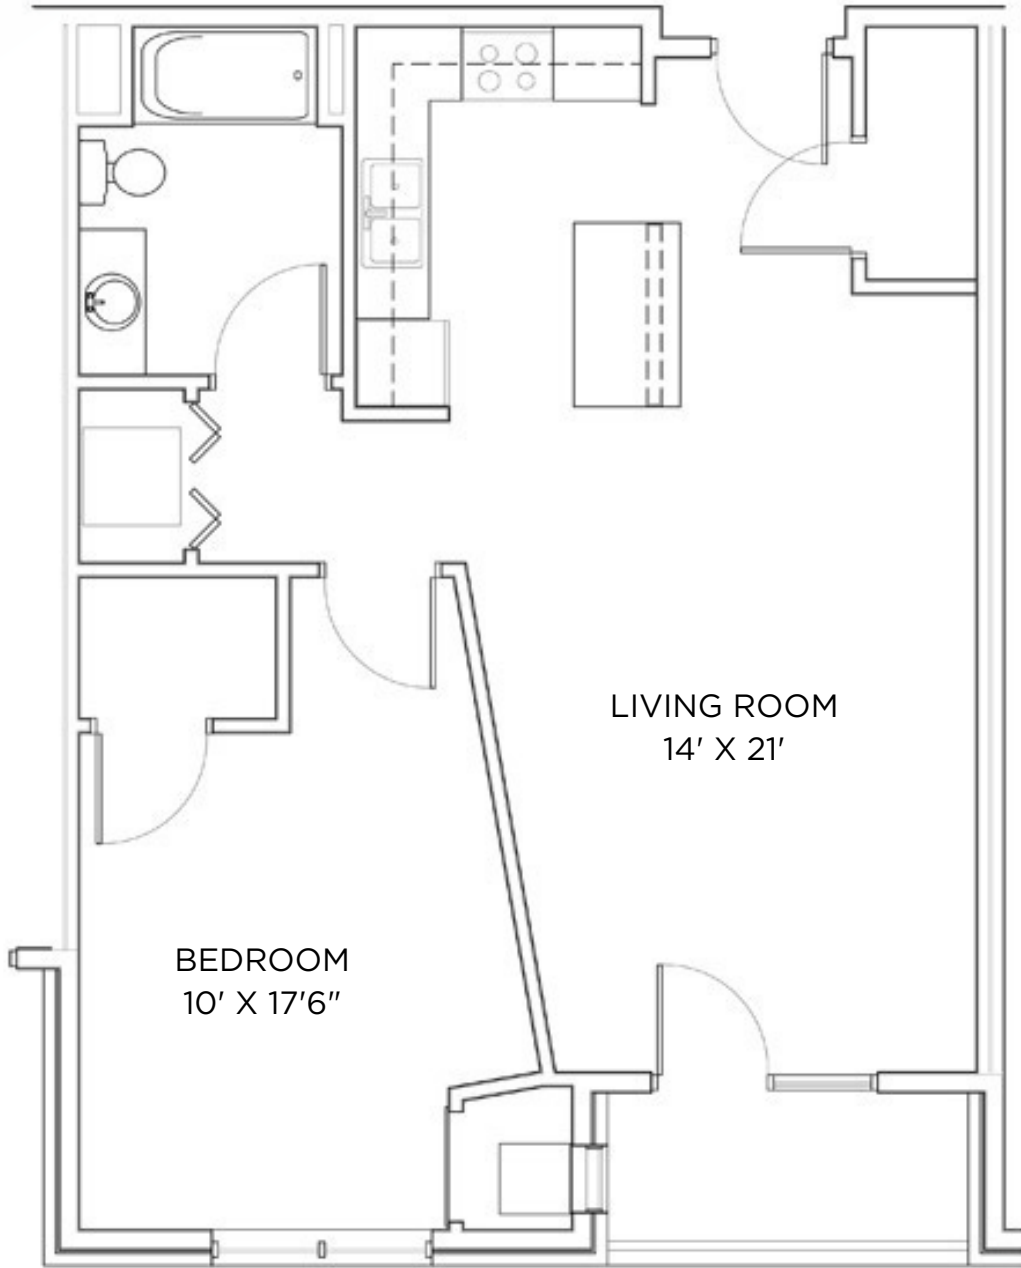

TYBERIUS TERRACE

Model: Vulcan
Sq Ft: 757
Bed: 1
Bath: 1

5

Floor plan and dimensions may vary