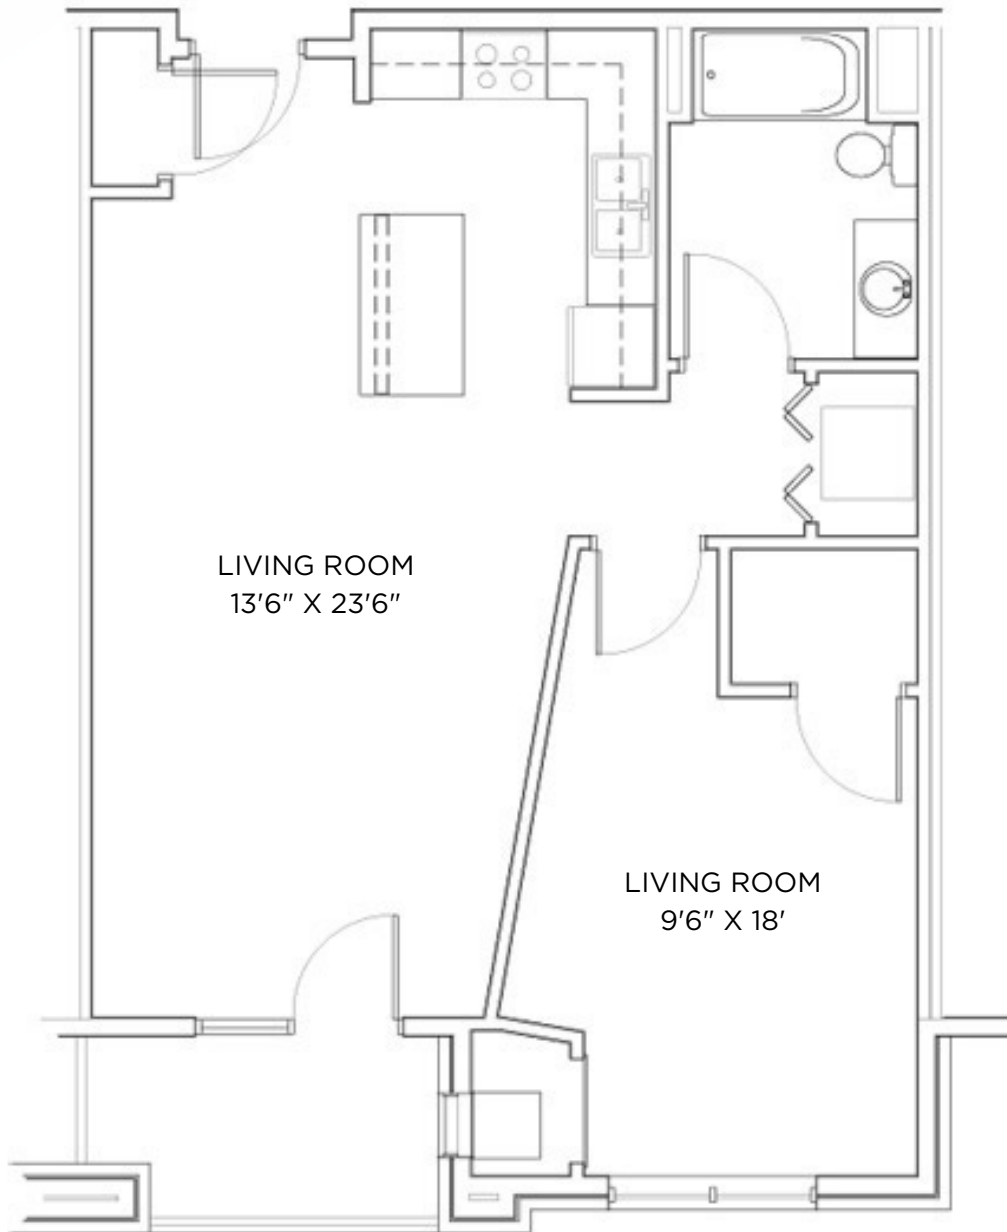

TYBERIUS TERRACE

Model: Vulcan
Sq Ft: 734
Bed: 1
Bath: 1

3

Floor plan and dimensions may vary