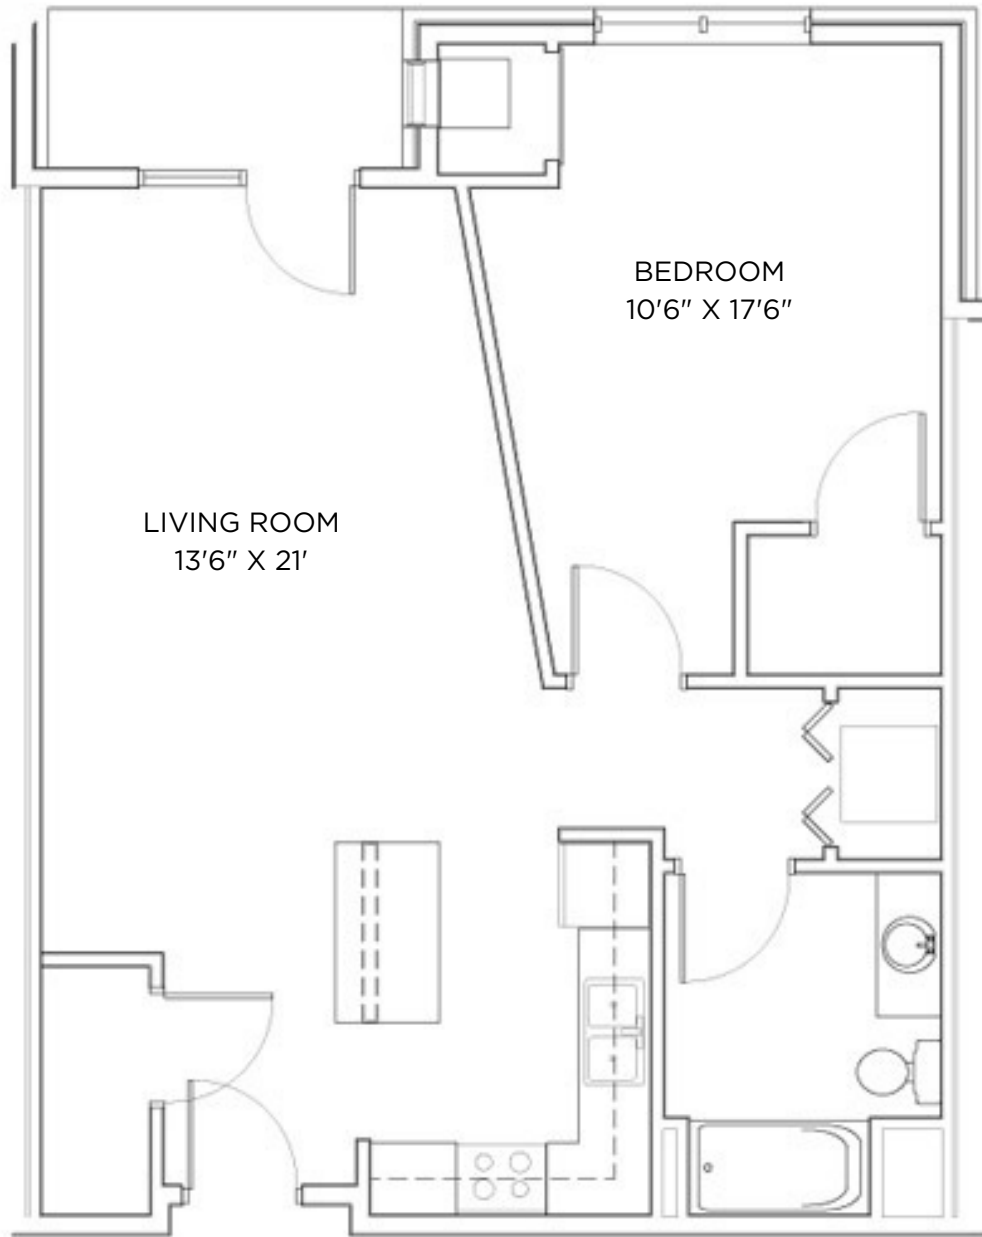

TYBERIUS TERRACE

Model: Vulcan
Sq Ft: 764
Bed: 1
Bath: 1

2

Floor plan and dimensions may vary