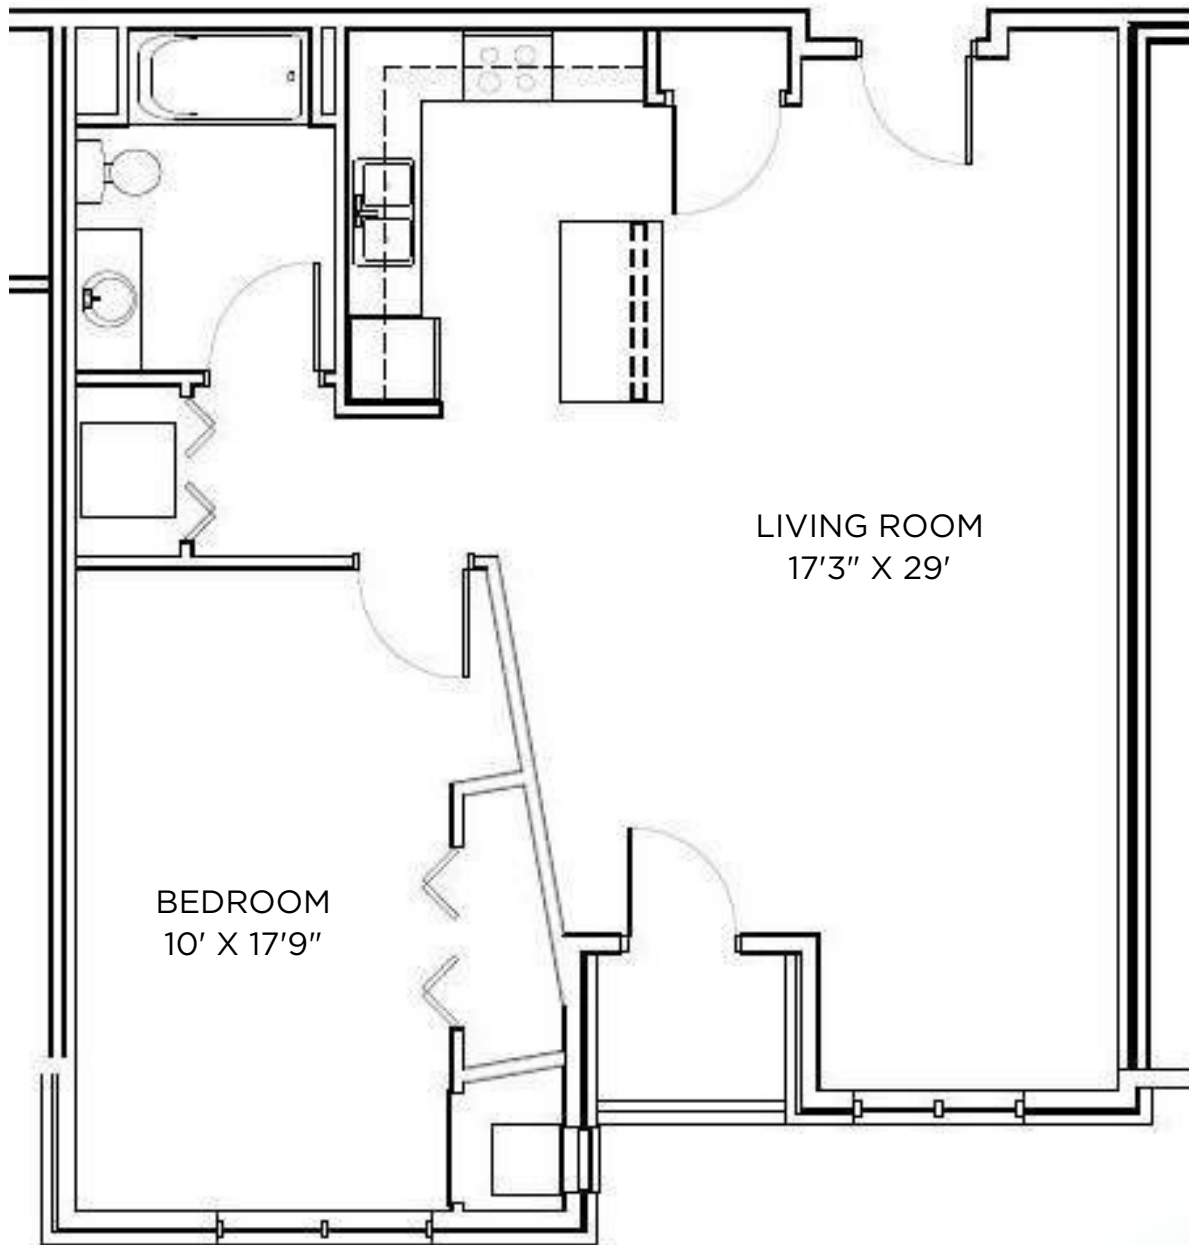

TYBERIUS TERRACE

Model: Vulcan
Sq Ft: 861
Bed: 1
Bath: 1

6

Floor plan and dimensions may vary