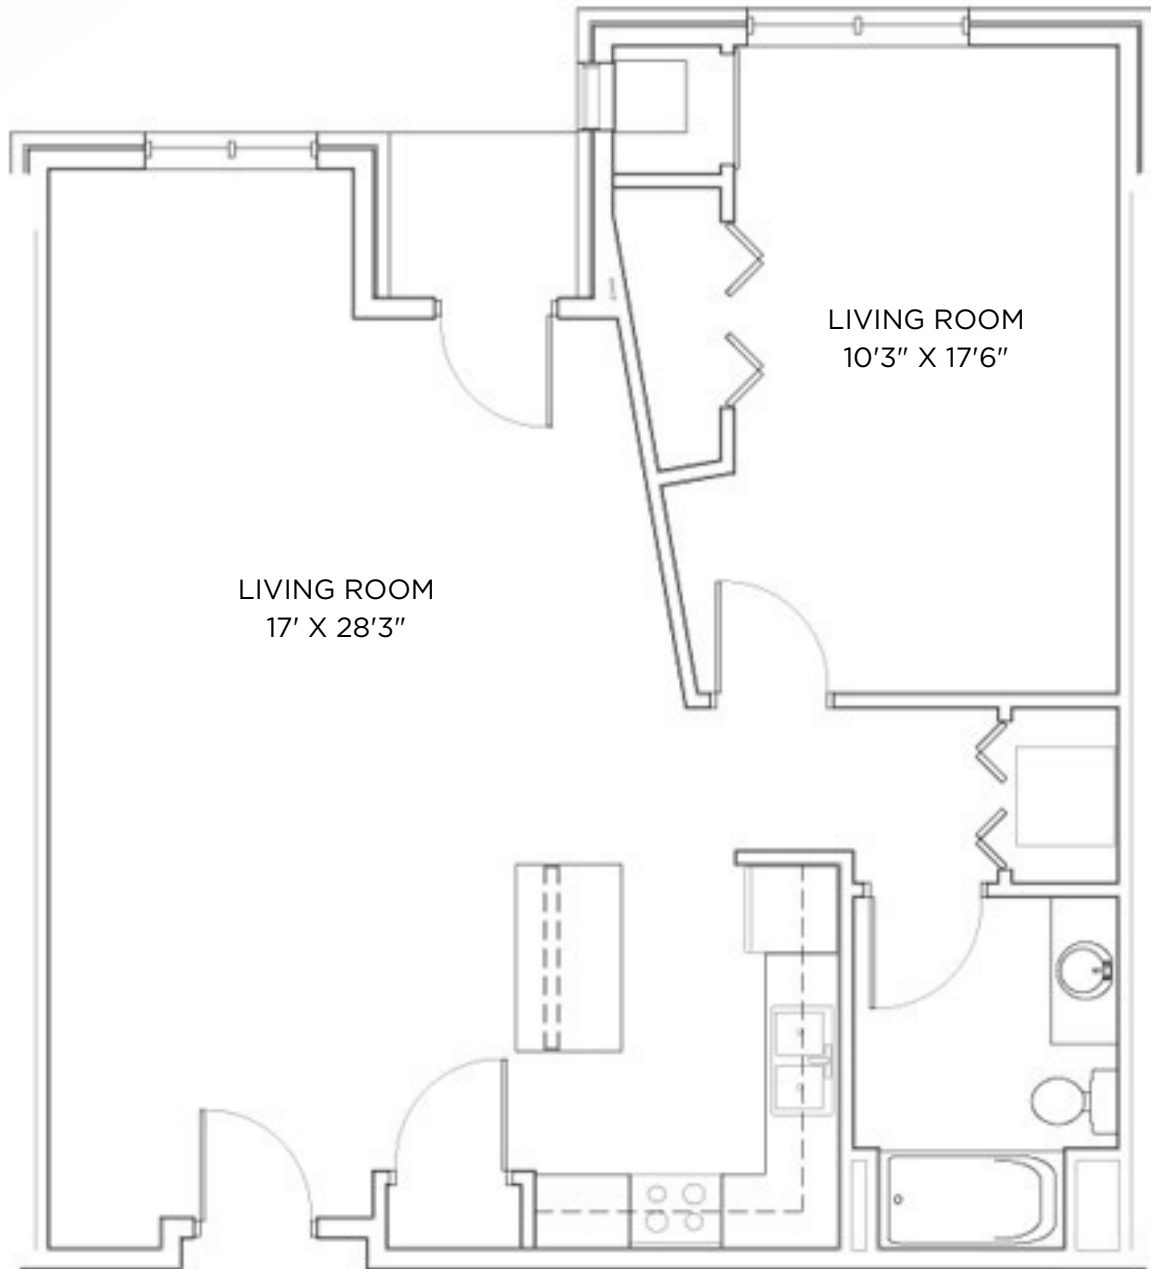

TYBERIUS TERRACE

Model: Vulcan
Sq Ft: 857
Bed: 1
Bath: 1

Floor plan and dimensions may vary