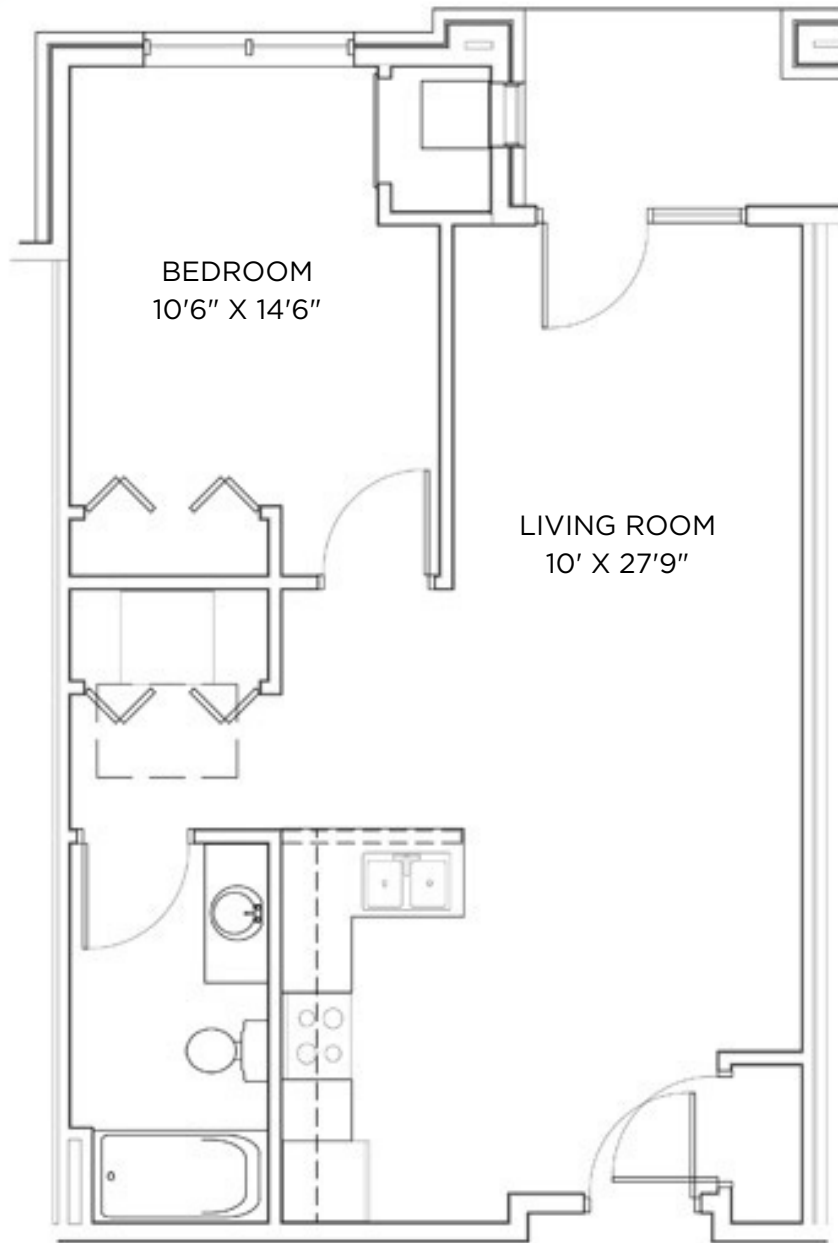

TYBERIUS TERRACE

Model: Vulcan
Sq Ft: 648
Bed: 1
Bath: 1

Floor plan and dimensions may vary