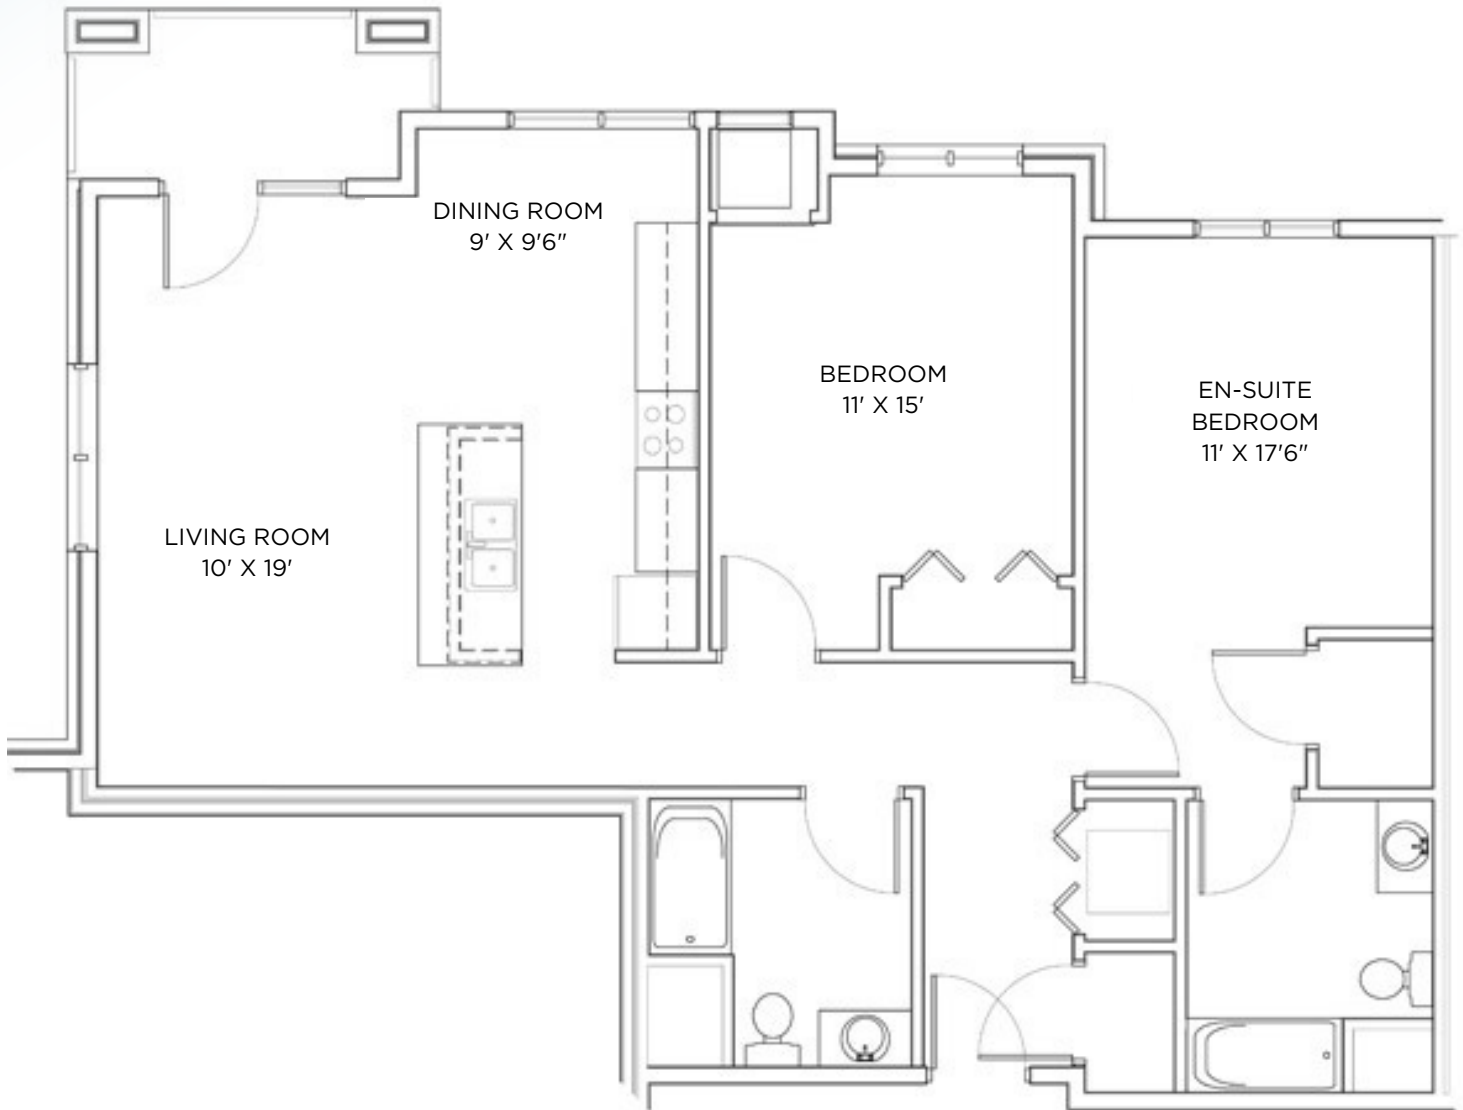

TYBERIUS TERRACE

Model: Warp Speed
Sq Ft: 1071
Bed: 2
Bath: 2

Floor plan and dimensions may vary