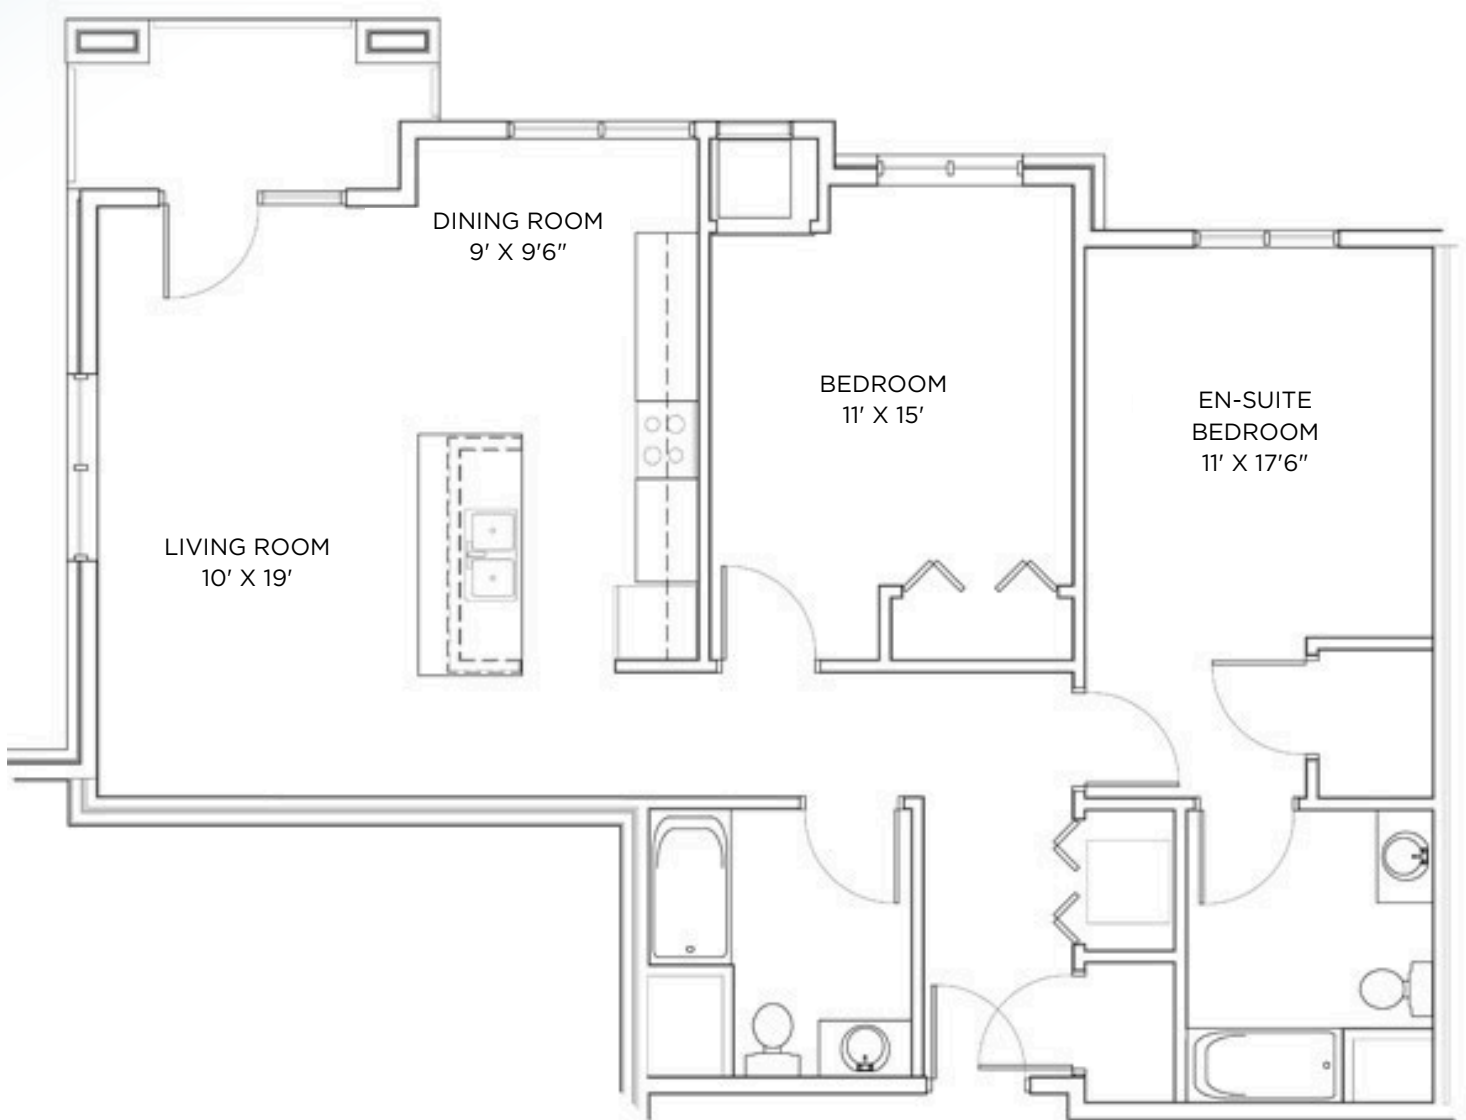

TYBERIUS TERRACE

Model: Warp Speed

Sq Ft: 1071

Bed: 2

Bath: 2

Floor plan and dimensions may vary