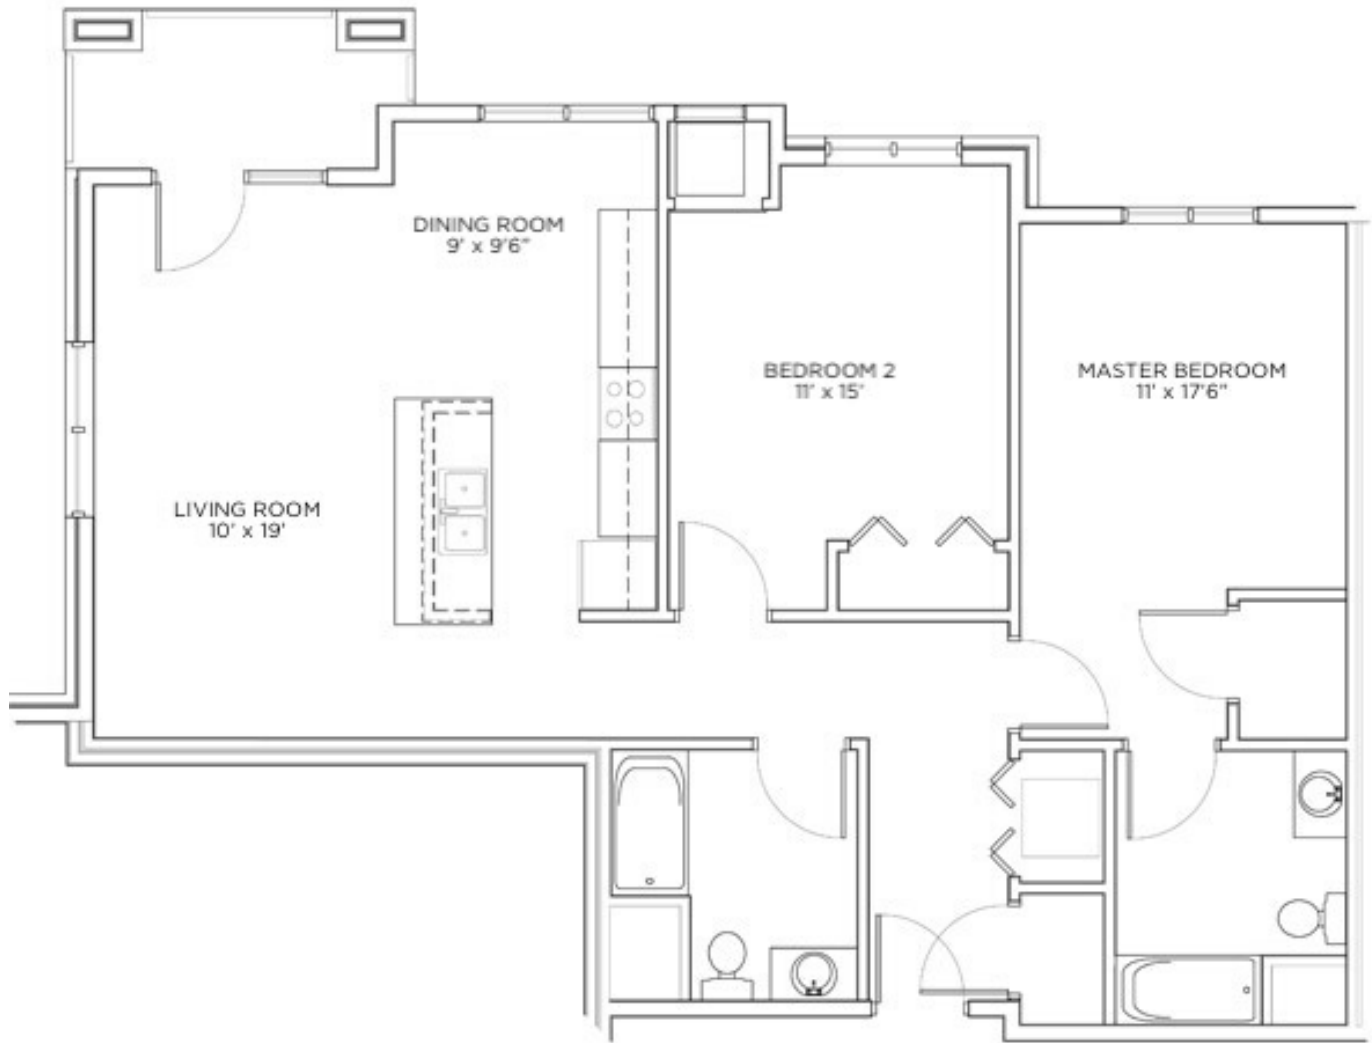

Model: Warp Speed
Sq Ft: 1071
Bed: 2
Bath: 2

Floor plan and dimensions may vary

2 UNIT 102, 202, 302 - 1,071 SQ. FT.
A-51 BUILDING #